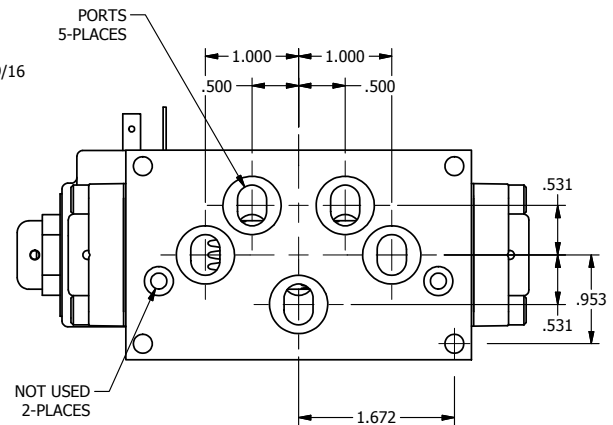

A

A

4

3

2

1

ISO 4400 DIN CONNECTION

AAA
PRODUCTS
INTERNATIONAL

AAA PRODUCTS INTERNATIONAL
7114 Harry Hines Blvd
Dallas, TX 75235

TITLE $3/8"$ SUBPLATE, SNGL SOL, 2 POS,
SPRING RTRN, ISO 4400 DIN,
DUST EXCLDR

DRAWING NO.:
DIM_SO3PEDL

THE INFORMATION CONTAINED WITHIN THIS DOCUMENT IS PROPRIETARY TO AAA PRODUCTS AND MAY NOT BE DISCLOSED WITHOUT PRIOR WRITTEN CONSENT