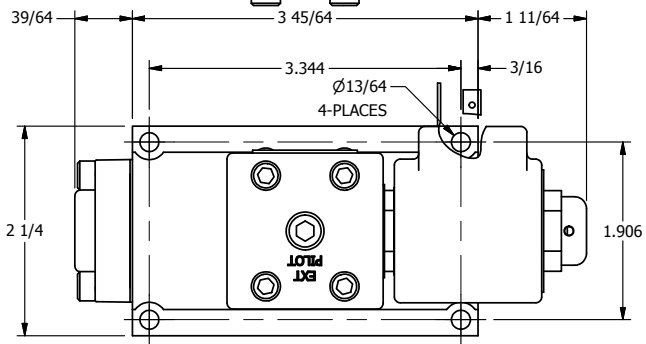

A

A

4

3

2

1

ISO 4400 DIN CONNECTION

AAA
PRODUCTS
INTERNATIONAL

AAA PRODUCTS INTERNATIONAL
7114 Harry Hines Blvd
Dallas, TX 75235

TITLE $3/8"$ SUBPLATE, SNGL SOL, 2 POS,
SPRING RTRN, ISO 4400 DIN,
DUST EXCLDR

DRAWING NO.:
DIM_SO3PEDL

THE INFORMATION CONTAINED WITHIN THIS DOCUMENT IS PROPRIETARY TO AAA PRODUCTS AND MAY NOT BE DISCLOSED WITHOUT PRIOR WRITTEN CONSENT