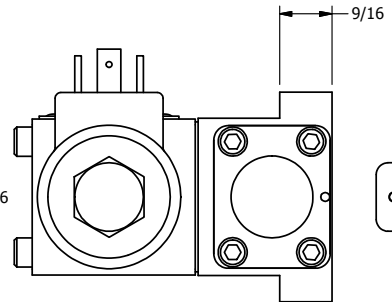

A

A

4

3

2

1

ISO 4400 DIN CONNECTION

AAA
PRODUCTS
INTERNATIONAL

AAA PRODUCTS INTERNATIONAL
7114 Harry Hines Blvd
Dallas, TX 75235

TITLE $3/8"$ SUBPLATE, SNGL SOL, 2 POS,
SPRING RTRN, ISO 4400 DIN,
DUST EXCLDR

DRAWING NO.:
DIM_SO3PEDL

THE INFORMATION CONTAINED WITHIN THIS DOCUMENT IS PROPRIETARY TO AAA PRODUCTS AND MAY NOT BE DISCLOSED WITHOUT PRIOR WRITTEN CONSENT