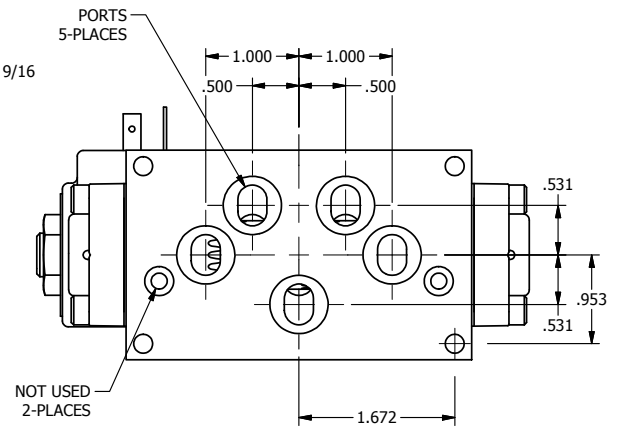

4

3

2

1

B

B

ISO 4400 DIN CONNECTION

A

**AAA PRODUCTS INTERNATIONAL**  
7114 Harry Hines Blvd  
Dallas, TX 75235

TITLE  $3/8"$  SUBPLATE, SNGL SOL, 2 POS,  
SPRING RTRN, ISO 4400 DIN

DRAWING NO.:  
DIM\_SO3PED

THE INFORMATION CONTAINED WITHIN THIS DOCUMENT IS PROPRIETARY TO AAA PRODUCTS AND MAY NOT BE DISCLOSED WITHOUT PRIOR WRITTEN CONSENT