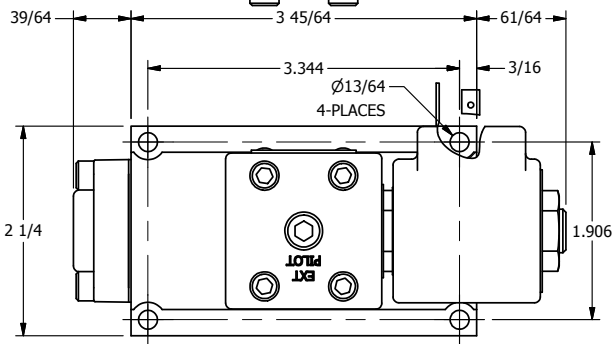

4

3

2

1

B

B

ISO 4400 DIN CONNECTION

A

**AAA PRODUCTS INTERNATIONAL**  
7114 Harry Hines Blvd  
Dallas, TX 75235

TITLE  $3/8"$  SUBPLATE, SNGL SOL, 2 POS,  
SPRING RTRN, ISO 4400 DIN

DRAWING NO.:  
DIM\_SO3PED

THE INFORMATION CONTAINED WITHIN THIS DOCUMENT IS PROPRIETARY TO AAA PRODUCTS AND MAY NOT BE DISCLOSED WITHOUT PRIOR WRITTEN CONSENT