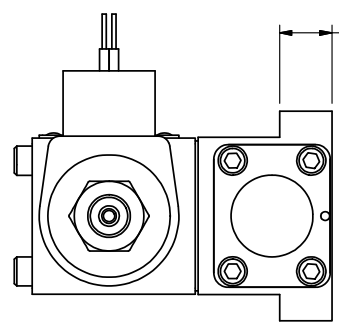

4

3

2

1

B

B

1/2" NPT CONDUIT CONNECTION

A

A

AAA
PRODUCTS
INTERNATIONAL

**AAA PRODUCTS
INTERNATIONAL**
7114 Harry Hines Blvd
Dallas, TX 75235

TITLE 3/8" SUBPLATE, SNGL SOL, 2 POS,
SPRING RTRN, CLASSIC SOL

DRAWING NO.:
DIM_SO3P

4

3

2