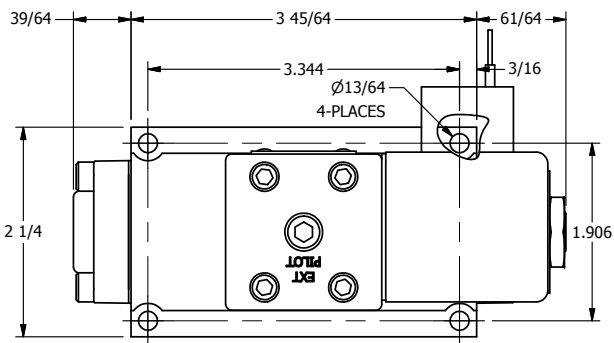

4

3

2

1

B

B

1/2" NPT CONDUIT CONNECTION

A

A

AAA
PRODUCTS
INTERNATIONAL

**AAA PRODUCTS
INTERNATIONAL**
7114 Harry Hines Blvd
Dallas, TX 75235

TITLE 3/8" SUBPLATE, SNGL SOL, 2 POS,
SPRING RTRN, CLASSIC SOL

DRAWING NO.:
DIM_SO3P

4

3

2