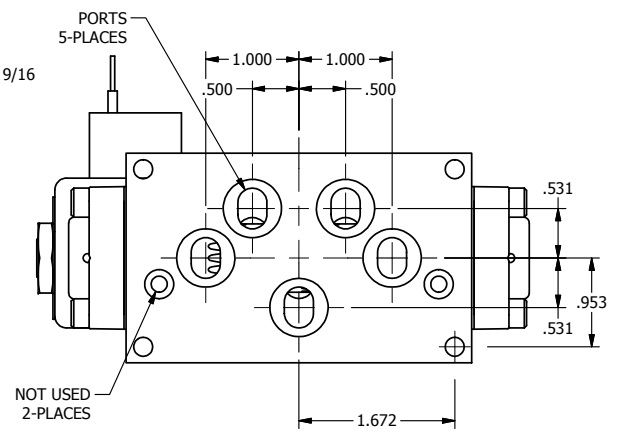

4

3

2

1

B

B

1/2" NPT CONDUIT CONNECTION

A

A

AAA
PRODUCTS
INTERNATIONAL

**AAA PRODUCTS
INTERNATIONAL**
7114 Harry Hines Blvd
Dallas, TX 75235

TITLE 3/8" SUBPLATE, SNGL SOL, 2 POS,
SPRING RTRN, CLASSIC SOL

DRAWING NO.:
DIM_SO3P

4

3

2