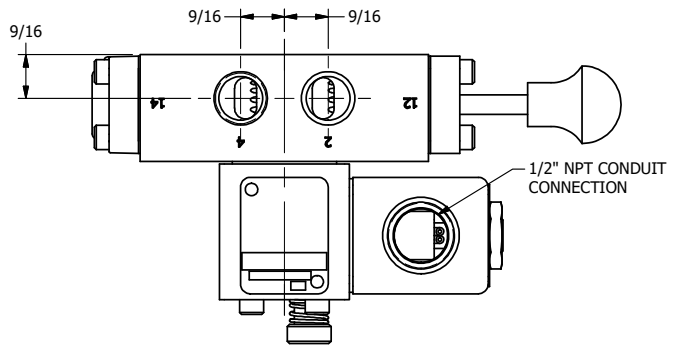

4

3

2

1

4

3

2

AAA
PRODUCTS
INTERNATIONAL

**AAA PRODUCTS
INTERNATIONAL**
7114 Harry Hines Blvd
Dallas, TX 75235

TITLE: 3/8" SIDE PORT, SNGL SOL, 2 POS,
SPR RTRN, CLASSIC SOL,
PUSH OVRD, TAPD VENT, SPL OVRD

DRAWING NO.:
DIM_S03OPTOS

THE INFORMATION CONTAINED WITHIN THIS DOCUMENT IS PROPRIETARY TO AAA PRODUCTS AND MAY NOT BE DISCLOSED WITHOUT PRIOR WRITTEN CONSENT