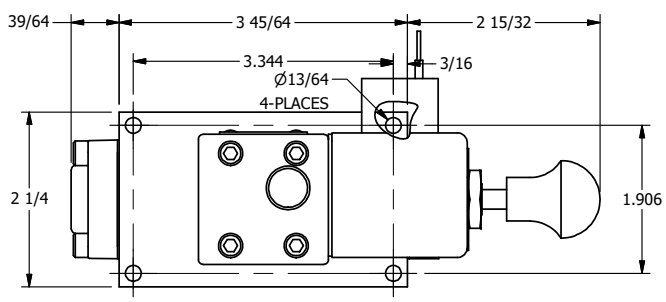

4

3

2

1

4

3

2

**AAA**  
PRODUCTS  
INTERNATIONAL

**AAA PRODUCTS  
INTERNATIONAL**  
7114 Harry Hines Blvd  
Dallas, TX 75235

TITLE: 3/8" SIDE PORT, SNGL SOL, 2 POS,  
SPR RTRN, CLASSIC SOL,  
PUSH OVRD, TAPD VENT, SPL OVRD

DRAWING NO.:  
DIM\_S03OPTOS