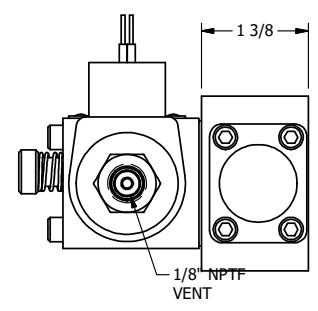

4

3

2

1

4

3

2

AAA
PRODUCTS
INTERNATIONAL

**AAA PRODUCTS
INTERNATIONAL**
7114 Harry Hines Blvd
Dallas, TX 75235

TITLE: 3/8" SIDE PORT, SNGL SOL, 2 POS,
SPR RTRN, CLASSIC SOL,
PUSH OVRD, TAPD VENT, SPL OVRD

DRAWING NO.:
DIM_S03OPTOS

THE INFORMATION CONTAINED WITHIN THIS DOCUMENT IS PROPRIETARY TO AAA PRODUCTS AND MAY NOT BE DISCLOSED WITHOUT PRIOR WRITTEN CONSENT