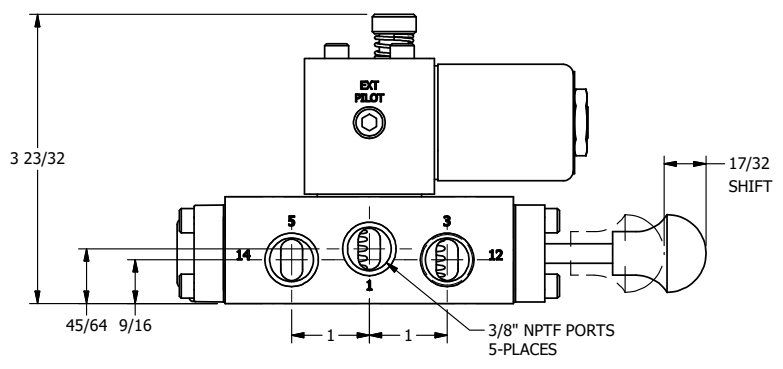

4

3

2

1

4

3

2

AAA
PRODUCTS
INTERNATIONAL

**AAA PRODUCTS
INTERNATIONAL**
7114 Harry Hines Blvd
Dallas, TX 75235

TITLE: 3/8" SIDE PORT, SNGL SOL, 2 POS,
SPR RTRN, CLASSIC SOL,
PUSH OVRD, TAPD VENT, SPL OVRD

DRAWING NO.:
DIM_S03OPTOS

THE INFORMATION CONTAINED WITHIN THIS DOCUMENT IS PROPRIETARY TO AAA PRODUCTS AND MAY NOT BE DISCLOSED WITHOUT PRIOR WRITTEN CONSENT