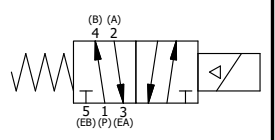

4

3

2

1

4

3

2

**AAA**  
PRODUCTS  
INTERNATIONAL

**AAA PRODUCTS  
INTERNATIONAL**  
7114 Harry Hines Blvd  
Dallas, TX 75235

TITLE: 3/8" SIDE PORT, SNGL SOL, 2 POS,  
SPR RTRN, CLASSIC SOL,  
PUSH OVRD, TAPD VENT, SPL OVRD

DRAWING NO.:  
DIM\_S03OPTOS