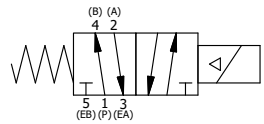

1/2" NPT CONDUIT CONNECTION

1/8" NPTF SOLENOID EXHAUST

3/8" NPTF PORTS 5-PLACES

**AAA**  
PRODUCTS INTERNATIONAL  
7114 Harry Hines Blvd  
Dallas, TX 75235

TITLE: 3/8" SIDE PORT, SNGL SOL, 2 POS,  
SPRING RTRN, CLASSIC SOL,  
PUSH OVRD, TAPPED VENT