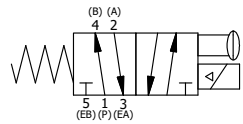

4

3

2

1

4

3

2

AAA
PRODUCTS
INTERNATIONAL

**AAA PRODUCTS
INTERNATIONAL**
7114 Harry Hines Blvd
Dallas, TX 75235

TITLE: 3/8" SIDE PORT, SNGL SOL, 2 POS,
SPRING RTRN, CLASSIC SOL,
PUSH OVRD, SPL OVRD

DRAWING NO.:
DIM_SO30POS

THE INFORMATION CONTAINED WITHIN THIS DOCUMENT IS PROPRIETARY TO AAA PRODUCTS AND MAY NOT BE DISCLOSED WITHOUT PRIOR WRITTEN CONSENT