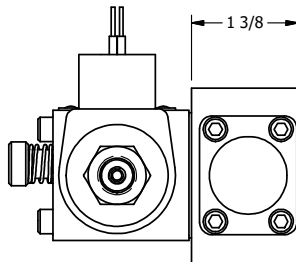

4

3

2

1

4

3

2

AAA
PRODUCTS
INTERNATIONAL

**AAA PRODUCTS
INTERNATIONAL**
7114 Harry Hines Blvd
Dallas, TX 75235

TITLE: 3/8" SIDE PORT, SNGL SOL, 2 POS,
SPRING RTRN, CLASSIC SOL,
PUSH OVRD, SPL OVRD

DRAWING NO.:
DIM_SO30POS

THE INFORMATION CONTAINED WITHIN THIS DOCUMENT IS PROPRIETARY TO AAA PRODUCTS AND MAY NOT BE DISCLOSED WITHOUT PRIOR WRITTEN CONSENT