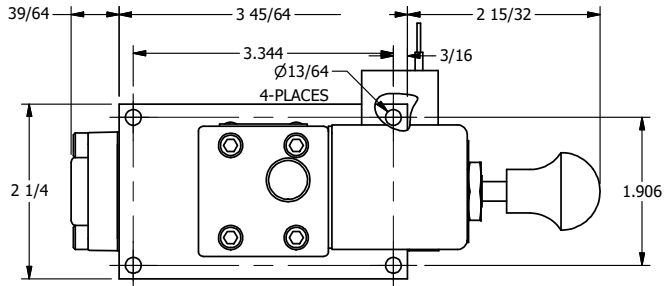

4

3

2

1

4

3

2

AAA
PRODUCTS
INTERNATIONAL

**AAA PRODUCTS
INTERNATIONAL**
7114 Harry Hines Blvd
Dallas, TX 75235

TITLE: 3/8" SIDE PORT, SNGL SOL, 2 POS,
SPRING RTRN, CLASSIC SOL,
PUSH OVRD, SPL OVRD

DRAWING NO.:
DIM_SO30POS

THE INFORMATION CONTAINED WITHIN THIS DOCUMENT IS PROPRIETARY TO AAA PRODUCTS AND MAY NOT BE DISCLOSED WITHOUT PRIOR WRITTEN CONSENT