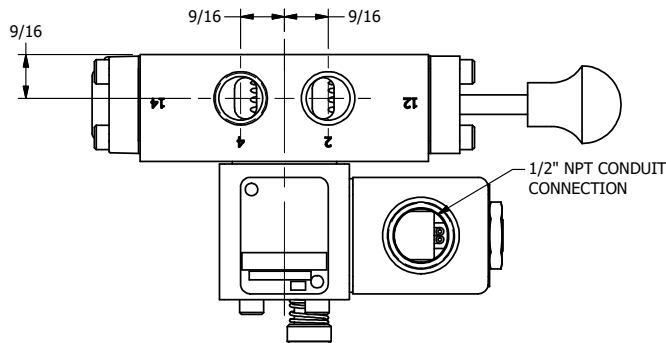

4

3

2

1

4

3

2

AAA
PRODUCTS
INTERNATIONAL

**AAA PRODUCTS
INTERNATIONAL**
7114 Harry Hines Blvd
Dallas, TX 75235

TITLE: 3/8" SIDE PORT, SNGL SOL, 2 POS,
SPRING RTRN, CLASSIC SOL,
PUSH OVRD, SPL OVRD

DRAWING NO.:
DIM_SO30POS

THE INFORMATION CONTAINED WITHIN THIS DOCUMENT IS PROPRIETARY TO AAA PRODUCTS AND MAY NOT BE DISCLOSED WITHOUT PRIOR WRITTEN CONSENT