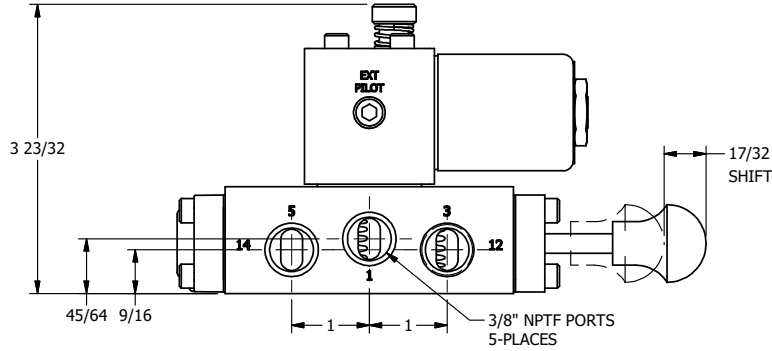

4

3

2

1

4

3

2

AAA
PRODUCTS
INTERNATIONAL

**AAA PRODUCTS
INTERNATIONAL**
7114 Harry Hines Blvd
Dallas, TX 75235

TITLE: 3/8" SIDE PORT, SNGL SOL, 2 POS,
SPRING RTRN, CLASSIC SOL,
PUSH OVRD, SPL OVRD

DRAWING NO.:
DIM_SO30POS

THE INFORMATION CONTAINED WITHIN THIS DOCUMENT IS PROPRIETARY TO AAA PRODUCTS AND MAY NOT BE DISCLOSED WITHOUT PRIOR WRITTEN CONSENT