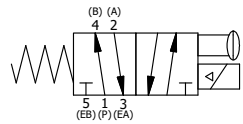

4

3

2

1

AAA
PRODUCTS
INTERNATIONAL

**AAA PRODUCTS
INTERNATIONAL**
7114 Harry Hines Blvd
Dallas, TX 75235

TITLE: 3/8" SIDE PORT, SNGL SOL, 2 POS,
SPRING RTRN, CLASSIC SOL,
PUSH OVRD, EXCLDR, SPL OVRD

DRAWING NO.:
DIM_S030PLOS