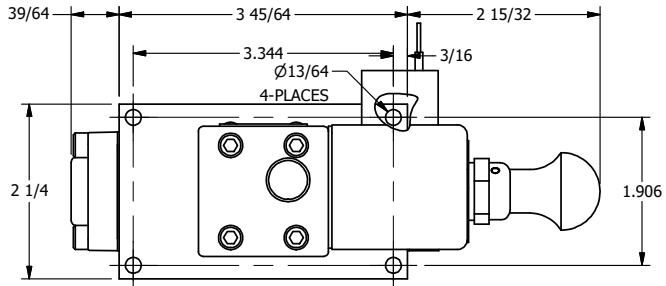

4

3

2

1

AAA
PRODUCTS
INTERNATIONAL

**AAA PRODUCTS
INTERNATIONAL**
7114 Harry Hines Blvd
Dallas, TX 75235

TITLE: 3/8" SIDE PORT, SNGL SOL, 2 POS,
SPRING RTRN, CLASSIC SOL,
PUSH OVRD, EXCLDR, SPL OVRD

DRAWING NO.:
DIM_S030PLOS