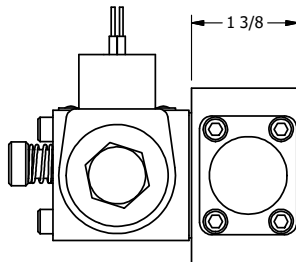

4

3

2

1

AAA
PRODUCTS
INTERNATIONAL

**AAA PRODUCTS
INTERNATIONAL**
7114 Harry Hines Blvd
Dallas, TX 75235

TITLE: 3/8" SIDE PORT, SNGL SOL, 2 POS,
SPRING RTRN, CLASSIC SOL,
PUSH OVRD, EXCLDR, SPL OVRD

DRAWING NO.:
DIM_S030PLOS