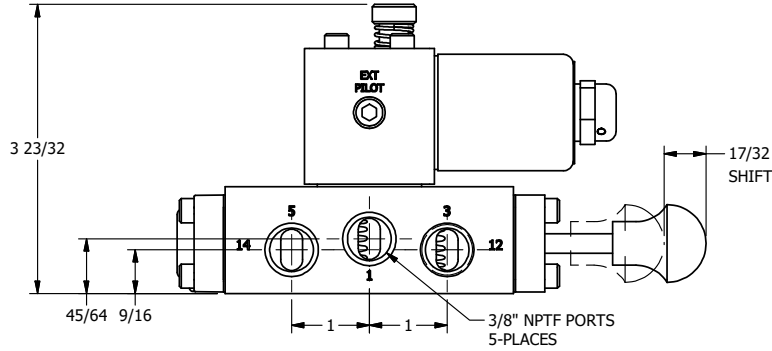

4

3

2

1

AAA
PRODUCTS
INTERNATIONAL

**AAA PRODUCTS
INTERNATIONAL**
7114 Harry Hines Blvd
Dallas, TX 75235

TITLE: 3/8" SIDE PORT, SNGL SOL, 2 POS,
SPRING RTRN, CLASSIC SOL,
PUSH OVRD, EXCLDR, SPL OVRD

DRAWING NO.:
DIM_S030PLOS