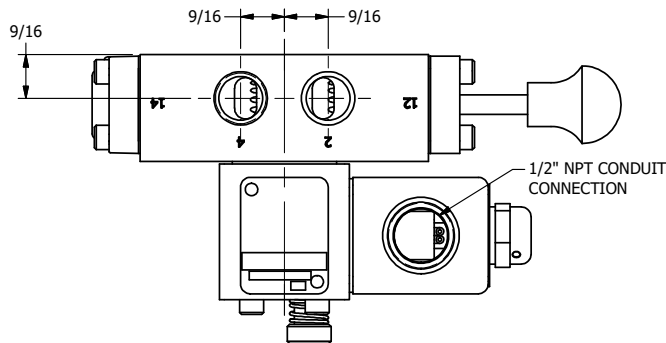

4

3

2

1

AAA
PRODUCTS
INTERNATIONAL

**AAA PRODUCTS
INTERNATIONAL**
7114 Harry Hines Blvd
Dallas, TX 75235

TITLE: 3/8" SIDE PORT, SNGL SOL, 2 POS,
SPRING RTRN, CLASSIC SOL,
PUSH OVRD, EXCLDR, SPL OVRD

DRAWING NO.:
DIM_S030PLOS