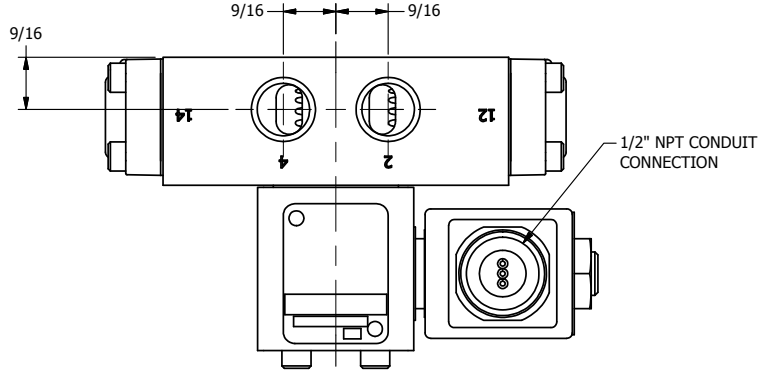

4

3

2

1

1/2" NPT CONDUIT CONNECTION

1/8" NPTF SOLENOID EXHAUST

B

B

A

A

3/8" NPTF PORTS 5-PLACES

AAA
PRODUCTS
INTERNATIONAL

AAA PRODUCTS INTERNATIONAL
7114 Harry Hines Blvd
Dallas, TX 75235

TITLE: 5/8" SIDE PORT, SNGL SOL, 2 POS,
SPRING RTRN, MOLD-OVER,
1/8" NPTF SOL VENT

DRAWING NO.:
DIM_SO3MT