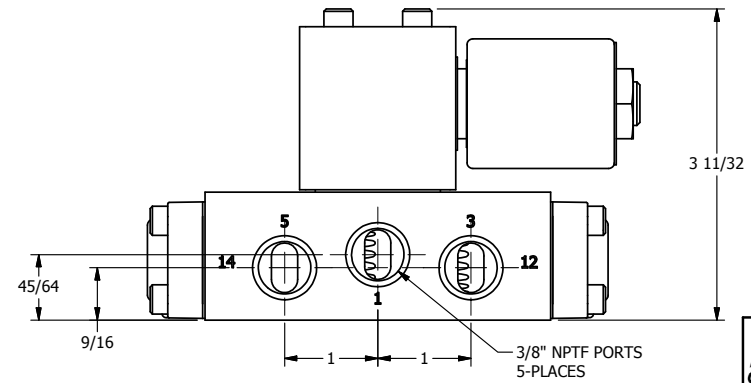

4

3

2

1

1/2" NPT CONDUIT CONNECTION

1/8" NPTF SOLENOID EXHAUST

B

B

A

A

3/8" NPTF PORTS 5-PLACES

AAA
PRODUCTS
INTERNATIONAL

AAA PRODUCTS INTERNATIONAL
7114 Harry Hines Blvd
Dallas, TX 75235

TITLE: 5/8" SIDE PORT, SNGL SOL, 2 POS,
SPRING RTRN, MOLD-OVER,
1/8" NPTF SOL VENT

DRAWING NO.:
DIM_SO3MT