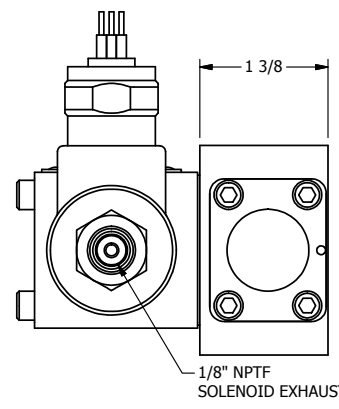

4

3

2

1

1/2" NPT CONDUIT CONNECTION

1/8" NPTF SOLENOID EXHAUST

B

B

A

A

3/8" NPTF PORTS 5-PLACES

AAA
PRODUCTS
INTERNATIONAL

AAA PRODUCTS INTERNATIONAL
7114 Harry Hines Blvd
Dallas, TX 75235

TITLE: 5/8" SIDE PORT, SNGL SOL, 2 POS,
SPRING RTRN, MOLD-OVER,
1/8" NPTF SOL VENT

DRAWING NO.:
DIM_SO3MT