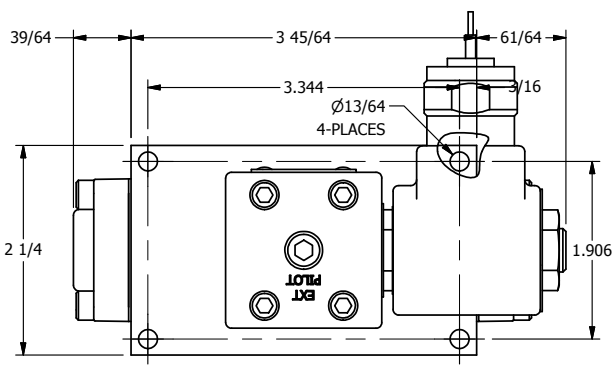

4

3

2

1

1/2" NPT CONDUIT CONNECTION

1/8" NPTF SOLENOID EXHAUST

B

B

A

A

3/8" NPTF PORTS 5-PLACES

AAA
PRODUCTS
INTERNATIONAL

AAA PRODUCTS INTERNATIONAL
7114 Harry Hines Blvd
Dallas, TX 75235

TITLE: 5/8" SIDE PORT, SNGL SOL, 2 POS,
SPRING RTRN, MOLD-OVER,
1/8" NPTF SOL VENT

DRAWING NO.:
DIM_SO3MT