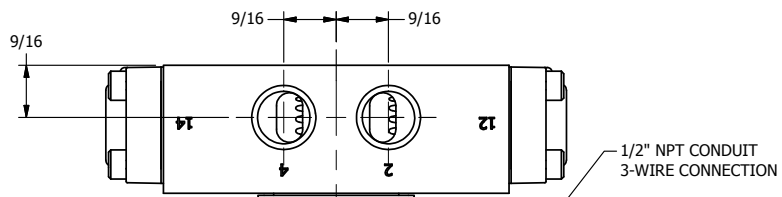

4

3

2

1

1/2" NPT CONDUIT
3-WIRE CONNECTION

Ø13/64
4-PLACES

3/8" NPTF PORTS
5-PLACES

AAA
PRODUCTS
INTERNATIONAL

**AAA PRODUCTS
INTERNATIONAL**
7114 Harry Hines Blvd
Dallas, TX 75235

TITLE: 3/8" SIDE PORT, SNGL SOL, 2 POS,
SPRING RTRN, MOLD-OVER,
DUST EXCLDR

DRAWING NO.:
DIM_SO3ML

THE INFORMATION CONTAINED WITHIN THIS DOCUMENT IS PROPRIETARY TO AAA PRODUCTS AND MAY NOT BE DISCLOSED WITHOUT PRIOR WRITTEN CONSENT