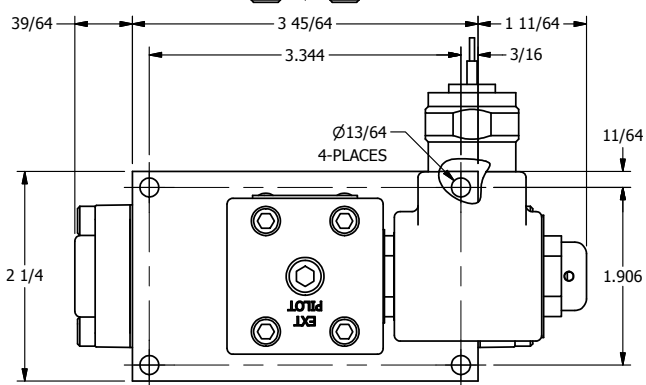

4

3

2

1

1/2" NPT CONDUIT
3-WIRE CONNECTION

Ø13/64
4-PLACES

3/8" NPTF PORTS
5-PLACES

AAA
PRODUCTS
INTERNATIONAL

**AAA PRODUCTS
INTERNATIONAL**
7114 Harry Hines Blvd
Dallas, TX 75235

TITLE: 3/8" SIDE PORT, SNGL SOL, 2 POS,
SPRING RTRN, MOLD-OVER,
DUST EXCLDR

DRAWING NO.:
DIM_SO3ML

THE INFORMATION CONTAINED WITHIN THIS DOCUMENT IS PROPRIETARY TO AAA PRODUCTS AND MAY NOT BE DISCLOSED WITHOUT PRIOR WRITTEN CONSENT