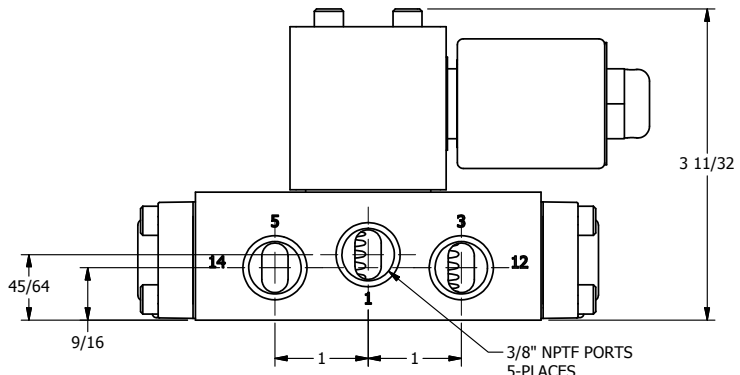

4

3

2

1

1/2" NPT CONDUIT
3-WIRE CONNECTION

Ø13/64
4-PLACES

3/8" NPTF PORTS
5-PLACES

AAA
PRODUCTS
INTERNATIONAL

**AAA PRODUCTS
INTERNATIONAL**
7114 Harry Hines Blvd
Dallas, TX 75235

TITLE: 3/8" SIDE PORT, SNGL SOL, 2 POS,
SPRING RTRN, MOLD-OVER,
DUST EXCLDR

DRAWING NO.:
DIM_SO3ML

THE INFORMATION CONTAINED WITHIN THIS DOCUMENT IS PROPRIETARY TO AAA PRODUCTS AND MAY NOT BE DISCLOSED WITHOUT PRIOR WRITTEN CONSENT