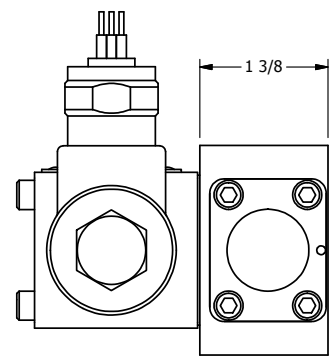

4

3

2

1

1/2" NPT CONDUIT
3-WIRE CONNECTION

Ø13/64
4-PLACES

3/8" NPTF PORTS
5-PLACES

AAA
PRODUCTS
INTERNATIONAL

**AAA PRODUCTS
INTERNATIONAL**
7114 Harry Hines Blvd
Dallas, TX 75235

TITLE: 3/8" SIDE PORT, SNGL SOL, 2 POS,
SPRING RTRN, MOLD-OVER,
DUST EXCLDR

DRAWING NO.:
DIM_SO3ML

THE INFORMATION CONTAINED WITHIN THIS DOCUMENT IS PROPRIETARY TO AAA PRODUCTS AND MAY NOT BE DISCLOSED WITHOUT PRIOR WRITTEN CONSENT