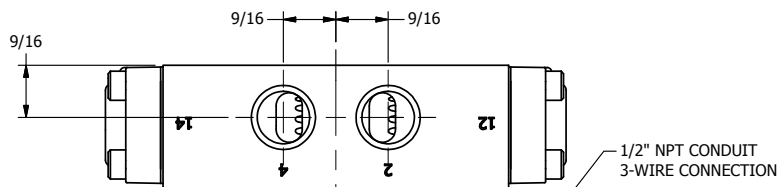

4

3

2

1

1/2" NPT CONDUIT
3-WIRE CONNECTION

3/8" NPTF PORTS
5-PLACES

AAA
PRODUCTS
INTERNATIONAL

**AAA PRODUCTS
INTERNATIONAL**
7114 Harry Hines Blvd
Dallas, TX 75235

TITLE: 3/8" SIDE PORT, SNGL SOL, 2 POS,
SPRING RTRN, MOLD-OVER

DRAWING NO.:
DIM_SO3M

THE INFORMATION CONTAINED WITHIN THIS DOCUMENT IS PROPRIETARY TO AAA PRODUCTS AND MAY NOT BE DISCLOSED WITHOUT PRIOR WRITTEN CONSENT