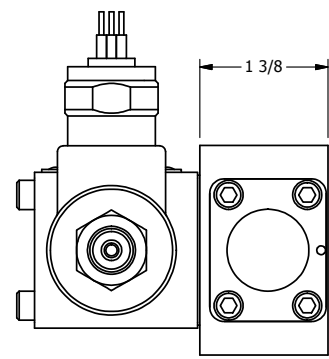

4

3

2

1

1/2" NPT CONDUIT
3-WIRE CONNECTION

3/8" NPTF PORTS
5-PLACES

AAA
PRODUCTS
INTERNATIONAL

**AAA PRODUCTS
INTERNATIONAL**
7114 Harry Hines Blvd
Dallas, TX 75235

TITLE: 3/8" SIDE PORT, SNGL SOL, 2 POS,
SPRING RTRN, MOLD-OVER

DRAWING NO.:
DIM_SO3M

THE INFORMATION CONTAINED WITHIN THIS DOCUMENT IS PROPRIETARY TO AAA PRODUCTS AND MAY NOT BE DISCLOSED WITHOUT PRIOR WRITTEN CONSENT