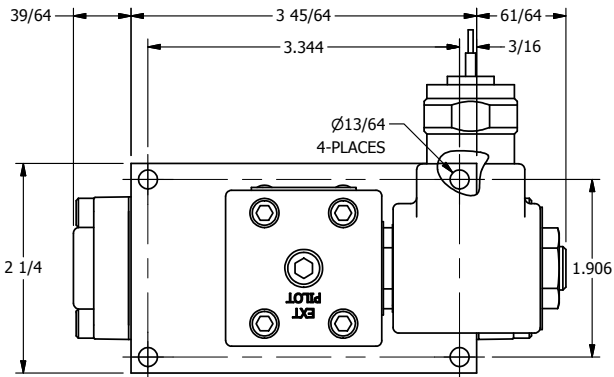

4

3

2

1

1/2" NPT CONDUIT
3-WIRE CONNECTION

3/8" NPTF PORTS
5-PLACES

AAA
PRODUCTS
INTERNATIONAL

**AAA PRODUCTS
INTERNATIONAL**
7114 Harry Hines Blvd
Dallas, TX 75235

TITLE: 3/8" SIDE PORT, SNGL SOL, 2 POS,
SPRING RTRN, MOLD-OVER

DRAWING NO.:
DIM_SO3M

THE INFORMATION CONTAINED WITHIN THIS DOCUMENT IS PROPRIETARY TO AAA PRODUCTS AND MAY NOT BE DISCLOSED WITHOUT PRIOR WRITTEN CONSENT