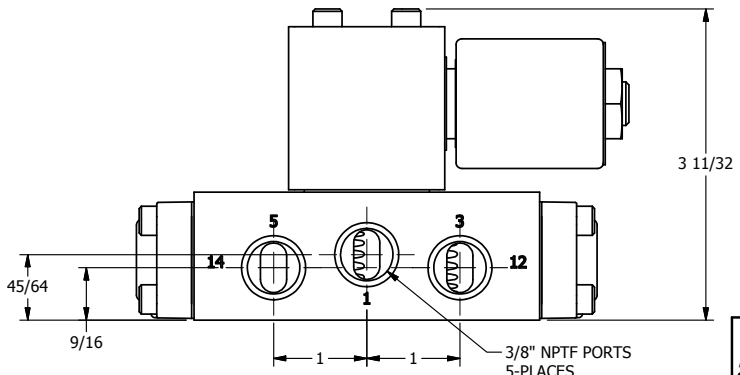

4

3

2

1

1/2" NPT CONDUIT
3-WIRE CONNECTION

3/8" NPTF PORTS
5-PLACES

AAA
PRODUCTS
INTERNATIONAL

**AAA PRODUCTS
INTERNATIONAL**
7114 Harry Hines Blvd
Dallas, TX 75235

TITLE: 3/8" SIDE PORT, SNGL SOL, 2 POS,
SPRING RTRN, MOLD-OVER

DRAWING NO.:
DIM_SO3M

THE INFORMATION CONTAINED WITHIN THIS DOCUMENT IS PROPRIETARY TO AAA PRODUCTS AND MAY NOT BE DISCLOSED WITHOUT PRIOR WRITTEN CONSENT