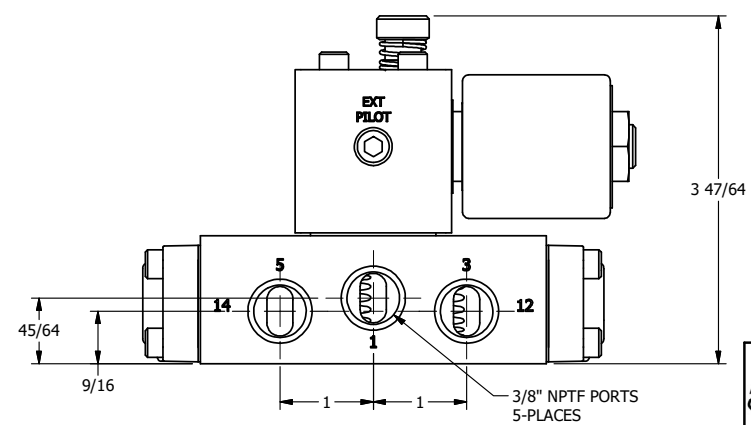

4

3

2

1

ISO 4400 DIN CONNECTION

Ø13/64
4-PLACES

1/8" NPTF VENT

3/8" NPTF PORTS
5-PLACES

3 47/64

(B) (A)
4 2
5 1 3
(EB) (P) (EA)

AAA
PRODUCTS
INTERNATIONAL

**AAA PRODUCTS
INTERNATIONAL**
7114 Harry Hines Blvd
Dallas, TX 75235

TITLE: 3/8" SIDE PORT, SNGL SOL, 2 POS,
SPRING RTRN, ISO 4400 DIN,
LCKNG OVRD, TAPPED VENT