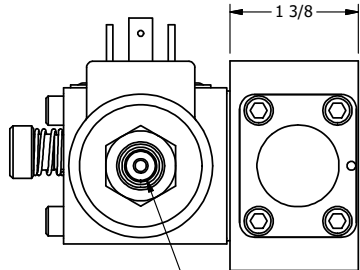

4

3

2

1

ISO 4400 DIN CONNECTION

Ø13/64
4-PLACES

1/8" NPTF VENT

3/8" NPTF PORTS
5-PLACES

3 47/64

(B) (A)
4 2
5 1 3
(EB) (P) (EA)

AAA
PRODUCTS
INTERNATIONAL

**AAA PRODUCTS
INTERNATIONAL**
7114 Harry Hines Blvd
Dallas, TX 75235

TITLE: 3/8" SIDE PORT, SNGL SOL, 2 POS,
SPRING RTRN, ISO 4400 DIN,
LCKNG OVRD, TAPPED VENT