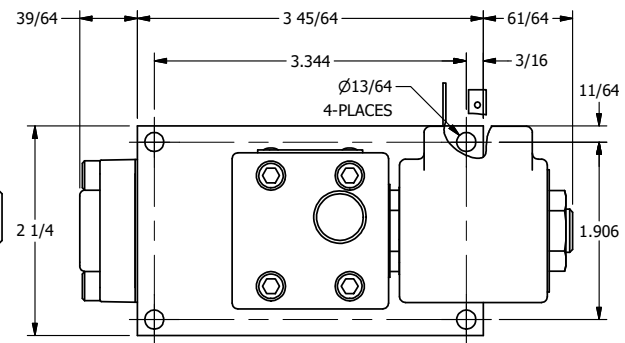

4

3

2

1

ISO 4400 DIN CONNECTION

Ø13/64
4-PLACES

1/8" NPTF VENT

3/8" NPTF PORTS
5-PLACES

3 47/64

(B) (A)
4 2
5 1 3
(EB) (P) (EA)

AAA
PRODUCTS
INTERNATIONAL

**AAA PRODUCTS
INTERNATIONAL**
7114 Harry Hines Blvd
Dallas, TX 75235

TITLE: 3/8" SIDE PORT, SNGL SOL, 2 POS,
SPRING RTRN, ISO 4400 DIN,
LCKNG OVRD, TAPPED VENT