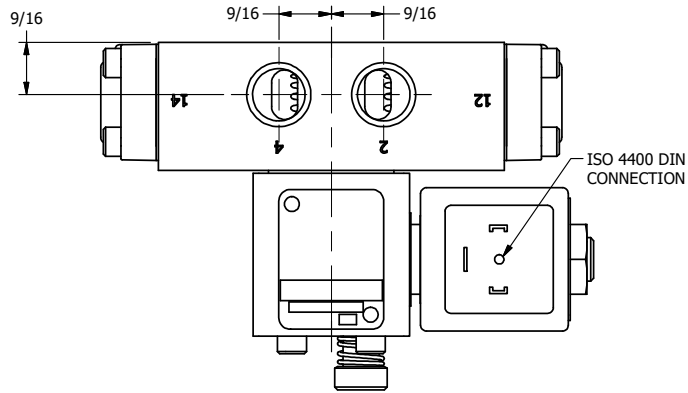

4

3

2

1

ISO 4400 DIN CONNECTION

Ø13/64
4-PLACES

1/8" NPTF VENT

3/8" NPTF PORTS
5-PLACES

3 47/64

(B) (A)
4 2
5 1 3
(EB) (P) (EA)

AAA
PRODUCTS
INTERNATIONAL

**AAA PRODUCTS
INTERNATIONAL**
7114 Harry Hines Blvd
Dallas, TX 75235

TITLE: 3/8" SIDE PORT, SNGL SOL, 2 POS,
SPRING RTRN, ISO 4400 DIN,
LCKNG OVRD, TAPPED VENT