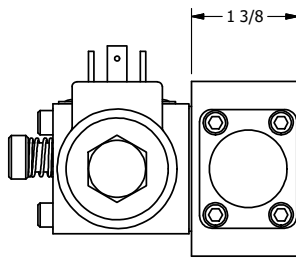

4

3

2

1

4

3

2

AAA
PRODUCTS
INTERNATIONAL

**AAA PRODUCTS
INTERNATIONAL**
7114 Harry Hines Blvd
Dallas, TX 75235

TITLE: **3/8" SIDE PORT, SNGL SOL, 2 POS,
SPR RTRN, ISO 4400 DIN,
PUSH OVRD, EXCLDR, SPL OVRD**

DRAWING NO.:
DIM_S03EDOPLOS

THE INFORMATION CONTAINED WITHIN THIS DOCUMENT IS PROPRIETARY TO AAA PRODUCTS AND MAY NOT BE DISCLOSED WITHOUT PRIOR WRITTEN CONSENT