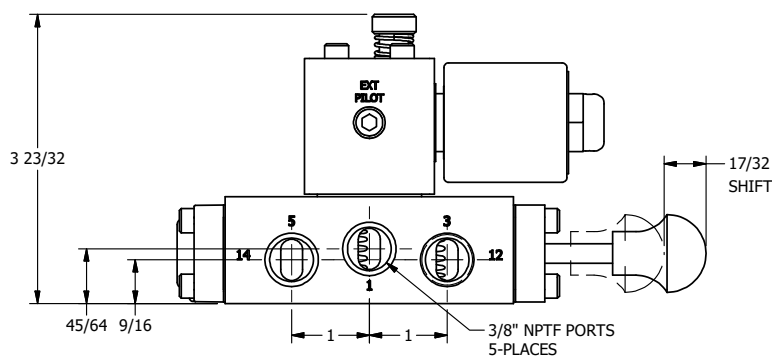

4

3

2

1

4

3

2

AAA
PRODUCTS
INTERNATIONAL

**AAA PRODUCTS
INTERNATIONAL**
7114 Harry Hines Blvd
Dallas, TX 75235

TITLE: **3/8" SIDE PORT, SNGL SOL, 2 POS,
SPR RTRN, ISO 4400 DIN,
PUSH OVRD, EXCLDR, SPL OVRD**

DRAWING NO.:
DIM_S03EDOPLOS

THE INFORMATION CONTAINED WITHIN THIS DOCUMENT IS PROPRIETARY TO AAA PRODUCTS AND MAY NOT BE DISCLOSED WITHOUT PRIOR WRITTEN CONSENT