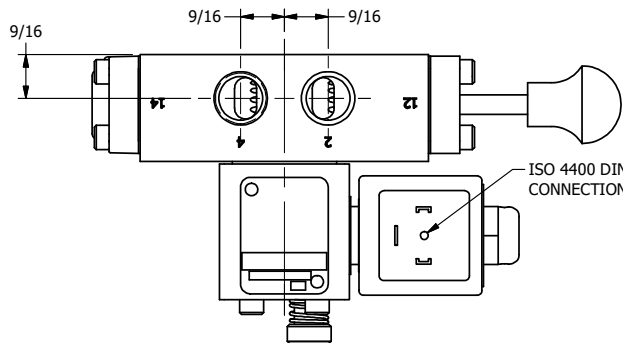

4

3

2

1

4

3

2

AAA
PRODUCTS
INTERNATIONAL

**AAA PRODUCTS
INTERNATIONAL**
7114 Harry Hines Blvd
Dallas, TX 75235

TITLE: **3/8" SIDE PORT, SNGL SOL, 2 POS,
SPR RTRN, ISO 4400 DIN,
PUSH OVRD, EXCLDR, SPL OVRD**

DRAWING NO.:
DIM_S03EDOPLOS

THE INFORMATION CONTAINED WITHIN THIS DOCUMENT IS PROPRIETARY TO AAA PRODUCTS AND MAY NOT BE DISCLOSED WITHOUT PRIOR WRITTEN CONSENT