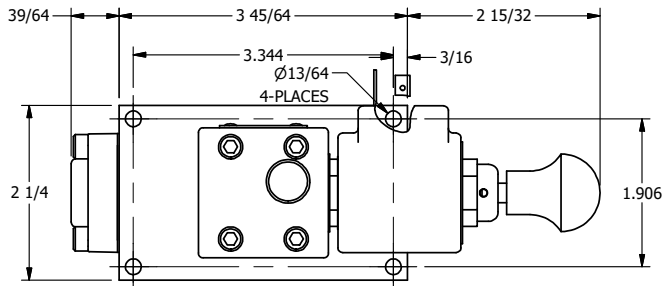

4

3

2

1

4

3

2

AAA
PRODUCTS
INTERNATIONAL

**AAA PRODUCTS
INTERNATIONAL**
7114 Harry Hines Blvd
Dallas, TX 75235

TITLE: **3/8" SIDE PORT, SNGL SOL, 2 POS,
SPR RTRN, ISO 4400 DIN,
PUSH OVRD, EXCLDR, SPL OVRD**

DRAWING NO.:
DIM_S03EDOPLOS

THE INFORMATION CONTAINED WITHIN THIS DOCUMENT IS PROPRIETARY TO AAA PRODUCTS AND MAY NOT BE DISCLOSED WITHOUT PRIOR WRITTEN CONSENT