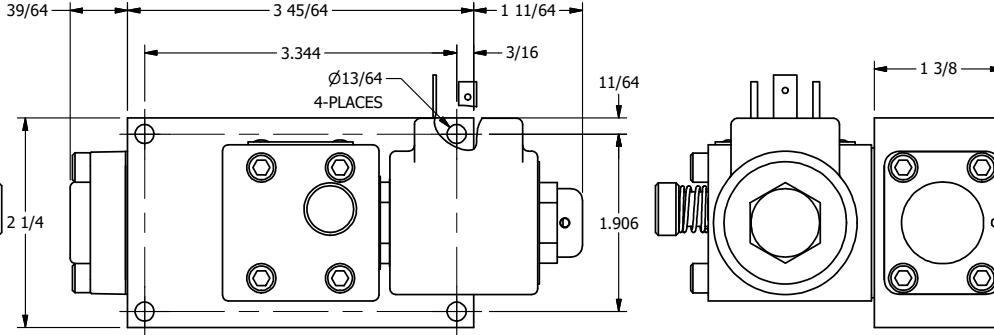

4

3

2

1

ISO 4400 DIN CONNECTION

3 23/32

**AAA**  
PRODUCTS  
INTERNATIONAL

**AAA PRODUCTS INTERNATIONAL**  
7114 Harry Hines Blvd  
Dallas, TX 75235

TITLE:  $3/8"$  SIDE PORT, SNGL SOL, 2 POS,  
SPRING RTRN, ISO 4400 DIN,  
PUSH OVRD, DUST EXCLDR

DRAWING NO.:  
DIM\_S03EDOPL

4

3

2

1

THE INFORMATION CONTAINED WITHIN THIS DOCUMENT IS PROPRIETARY TO AAA PRODUCTS AND MAY NOT BE DISCLOSED WITHOUT PRIOR WRITTEN CONSENT