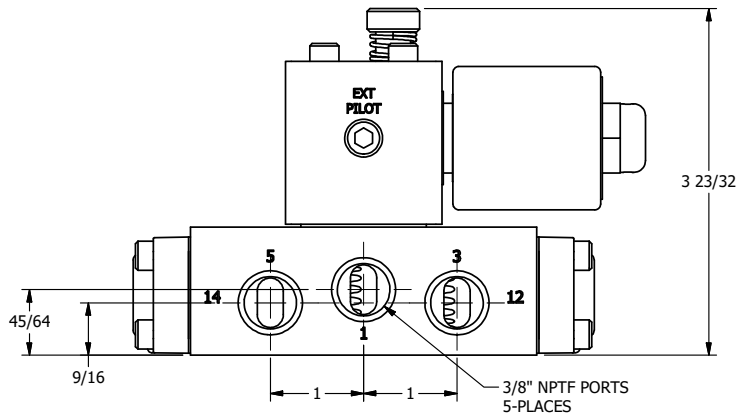

4

3

2

1

ISO 4400 DIN CONNECTION

3 23/32

**AAA**  
PRODUCTS  
INTERNATIONAL

**AAA PRODUCTS INTERNATIONAL**  
7114 Harry Hines Blvd  
Dallas, TX 75235

TITLE:  $3/8"$  SIDE PORT, SNGL SOL, 2 POS,  
SPRING RTRN, ISO 4400 DIN,  
PUSH OVRD, DUST EXCLDR

DRAWING NO.:  
DIM\_S03EDOPL

4

3

2

1

THE INFORMATION CONTAINED WITHIN THIS DOCUMENT IS PROPRIETARY TO AAA PRODUCTS AND MAY NOT BE DISCLOSED WITHOUT PRIOR WRITTEN CONSENT