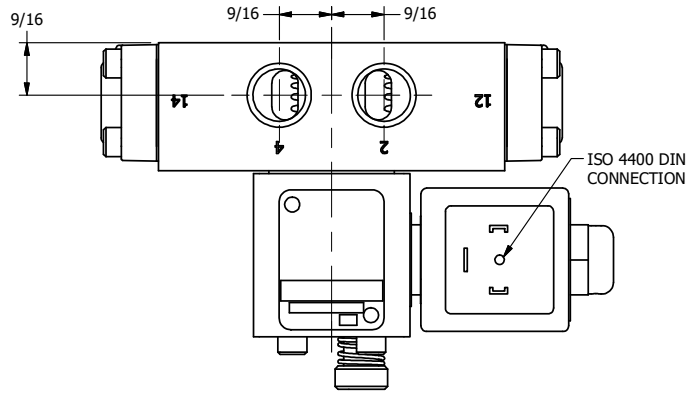

4

3

2

1

ISO 4400 DIN CONNECTION

3 23/32

**AAA**  
PRODUCTS  
INTERNATIONAL

**AAA PRODUCTS INTERNATIONAL**  
7114 Harry Hines Blvd  
Dallas, TX 75235

TITLE:  $3/8"$  SIDE PORT, SNGL SOL, 2 POS,  
SPRING RTRN, ISO 4400 DIN,  
PUSH OVRD, DUST EXCLDR

DRAWING NO.:  
DIM\_S03EDOPL

4

3

2

1

THE INFORMATION CONTAINED WITHIN THIS DOCUMENT IS PROPRIETARY TO AAA PRODUCTS AND MAY NOT BE DISCLOSED WITHOUT PRIOR WRITTEN CONSENT