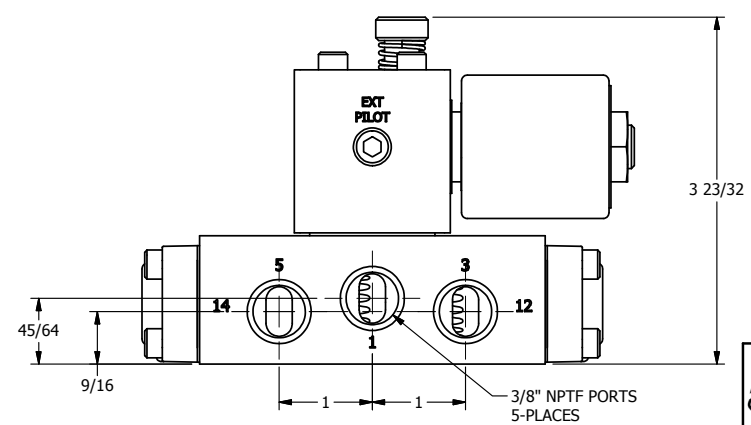

4

3

2

1

ISO 4400 DIN CONNECTION

3 23/32

3/8" NPTF PORTS 5-PLACES

AAA
PRODUCTS INTERNATIONAL
7114 Harry Hines Blvd
Dallas, TX 75235

TITLE: 3/8" SIDE PORT, SNGL SOL, 2 POS,
SPRING RTRN, ISO 4400 DIN,
PUSH OVRD

DRAWING NO.:
DIM_SO3EDOP

THE INFORMATION CONTAINED WITHIN THIS DOCUMENT IS PROPRIETARY TO AAA PRODUCTS AND MAY NOT BE DISCLOSED WITHOUT PRIOR WRITTEN CONSENT