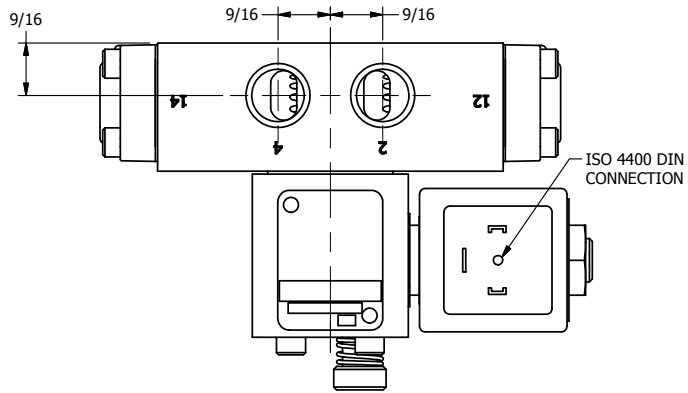

4

3

2

1

ISO 4400 DIN CONNECTION

3 23/32

3/8" NPTF PORTS 5-PLACES

AAA
PRODUCTS INTERNATIONAL
7114 Harry Hines Blvd
Dallas, TX 75235

TITLE: 3/8" SIDE PORT, SNGL SOL, 2 POS,
SPRING RTRN, ISO 4400 DIN,
PUSH OVRD

DRAWING NO.:
DIM_SO3EDOP

THE INFORMATION CONTAINED WITHIN THIS DOCUMENT IS PROPRIETARY TO AAA PRODUCTS AND MAY NOT BE DISCLOSED WITHOUT PRIOR WRITTEN CONSENT