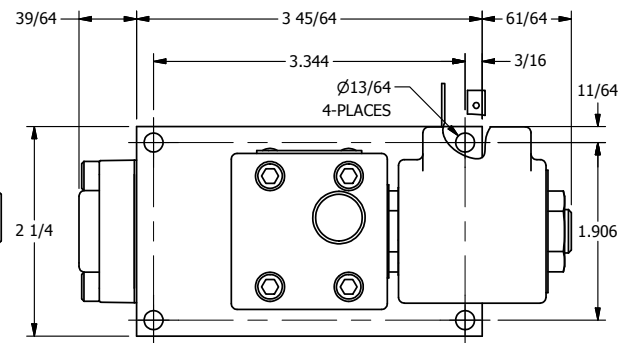

4

3

2

1

ISO 4400 DIN CONNECTION

3 23/32

3/8" NPTF PORTS 5-PLACES

AAA
PRODUCTS INTERNATIONAL
7114 Harry Hines Blvd
Dallas, TX 75235

TITLE: 3/8" SIDE PORT, SNGL SOL, 2 POS,
SPRING RTRN, ISO 4400 DIN,
PUSH OVRD

DRAWING NO.:
DIM_SO3EDOP

THE INFORMATION CONTAINED WITHIN THIS DOCUMENT IS PROPRIETARY TO AAA PRODUCTS AND MAY NOT BE DISCLOSED WITHOUT PRIOR WRITTEN CONSENT