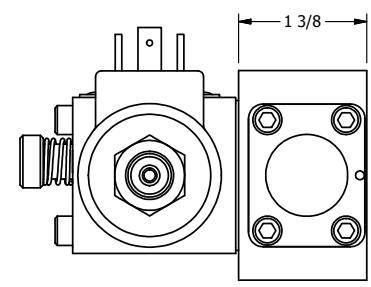

4

3

2

1

ISO 4400 DIN CONNECTION

3 23/32

3/8" NPTF PORTS 5-PLACES

AAA
PRODUCTS INTERNATIONAL
7114 Harry Hines Blvd
Dallas, TX 75235

TITLE: 3/8" SIDE PORT, SNGL SOL, 2 POS,
SPRING RTRN, ISO 4400 DIN,
PUSH OVRD

DRAWING NO.:
DIM_SO3EDOP

THE INFORMATION CONTAINED WITHIN THIS DOCUMENT IS PROPRIETARY TO AAA PRODUCTS AND MAY NOT BE DISCLOSED WITHOUT PRIOR WRITTEN CONSENT