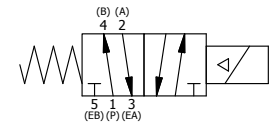

4

3

2

1

ISO 4400 DIN CONNECTION

Ø13/64
4-PLACES

B

B

A

A

3/8" NPTF PORTS
5-PLACES

AAA
PRODUCTS
INTERNATIONAL

**AAA PRODUCTS
INTERNATIONAL**
7114 Harry Hines Blvd
Dallas, TX 75235

TITLE: 3/8" SIDE PORT, SNGL SOL, 2 POS,
SPRING RTRN, ISO 4400 DIN,
NON-LCKNG OVRD