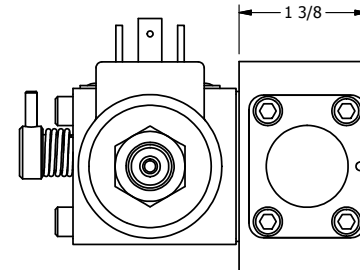

4

3

2

1

ISO 4400 DIN CONNECTION

Ø13/64
4-PLACES

B

B

A

A

3/8" NPTF PORTS
5-PLACES

AAA
PRODUCTS
INTERNATIONAL

**AAA PRODUCTS
INTERNATIONAL**
7114 Harry Hines Blvd
Dallas, TX 75235

TITLE: 3/8" SIDE PORT, SNGL SOL, 2 POS,
SPRING RTRN, ISO 4400 DIN,
NON-LCKNG OVRD

DRAWING NO.:
DIM_S03EDON

THE INFORMATION CONTAINED WITHIN THIS DOCUMENT IS PROPRIETARY TO AAA PRODUCTS AND MAY NOT BE DISCLOSED WITHOUT PRIOR WRITTEN CONSENT

4

3

2

1