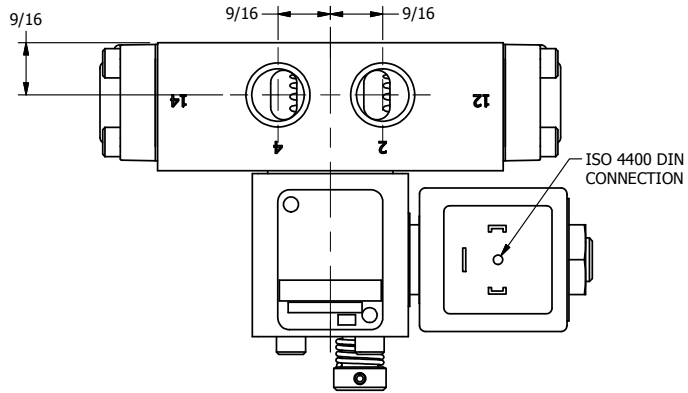

4

3

2

1

ISO 4400 DIN CONNECTION

Ø13/64
4-PLACES

B

B

A

A

3/8" NPTF PORTS
5-PLACES

AAA
PRODUCTS
INTERNATIONAL

**AAA PRODUCTS
INTERNATIONAL**
7114 Harry Hines Blvd
Dallas, TX 75235

TITLE: 3/8" SIDE PORT, SNGL SOL, 2 POS,
SPRING RTRN, ISO 4400 DIN,
NON-LCKNG OVRD

DRAWING NO.:
DIM_S03EDON

THE INFORMATION CONTAINED WITHIN THIS DOCUMENT IS PROPRIETARY TO AAA PRODUCTS AND MAY NOT BE DISCLOSED WITHOUT PRIOR WRITTEN CONSENT

4

3

2

1