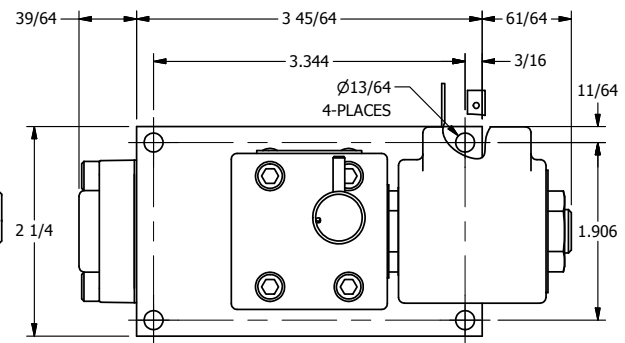

4

3

2

1

ISO 4400 DIN CONNECTION

Ø13/64
4-PLACES

B

B

A

A

3/8" NPTF PORTS
5-PLACES

AAA
PRODUCTS
INTERNATIONAL

**AAA PRODUCTS
INTERNATIONAL**
7114 Harry Hines Blvd
Dallas, TX 75235

TITLE: 3/8" SIDE PORT, SNGL SOL, 2 POS,
SPRING RTRN, ISO 4400 DIN,
NON-LCKNG OVRD

DRAWING NO.:
DIM_S03EDON

THE INFORMATION CONTAINED WITHIN THIS DOCUMENT IS PROPRIETARY TO AAA PRODUCTS AND MAY NOT BE DISCLOSED WITHOUT PRIOR WRITTEN CONSENT

4

3

2

1