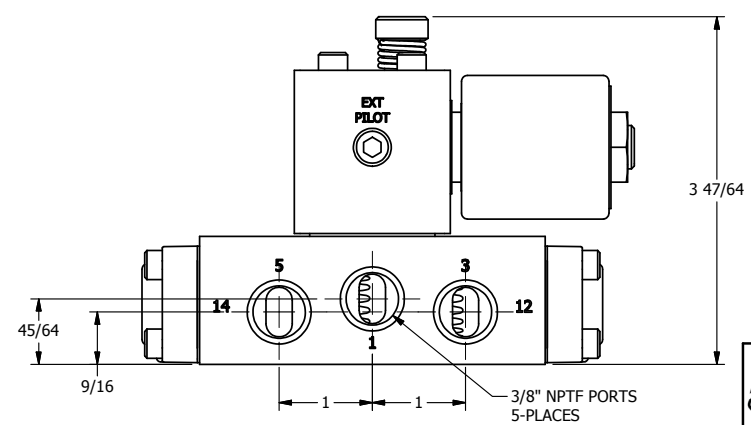

4

3

2

1

ISO 4400 DIN CONNECTION

Ø13/64
4-PLACES

B

B

A

A

3/8" NPTF PORTS
5-PLACES

AAA
PRODUCTS
INTERNATIONAL

**AAA PRODUCTS
INTERNATIONAL**
7114 Harry Hines Blvd
Dallas, TX 75235

TITLE: 3/8" SIDE PORT, SNGL SOL, 2 POS,
SPRING RTRN, ISO 4400 DIN,
NON-LCKNG OVRD

DRAWING NO.:
DIM_S03EDON

THE INFORMATION CONTAINED WITHIN THIS DOCUMENT IS PROPRIETARY TO AAA PRODUCTS AND MAY NOT BE DISCLOSED WITHOUT PRIOR WRITTEN CONSENT

4

3

2

1