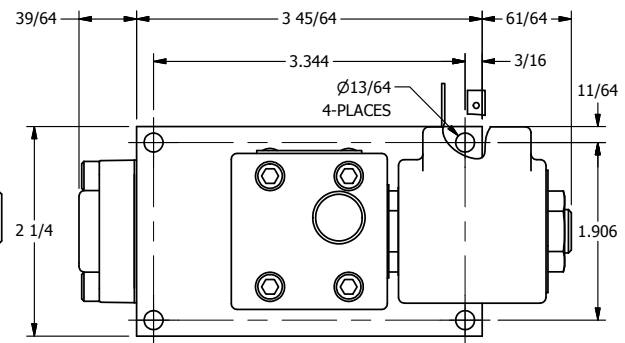

4

3

2

1

ISO 4400 DIN CONNECTION

Ø13/64
4-PLACES

B

B

A

A

3/8" NPTF PORTS
5-PLACES

AAA
PRODUCTS
INTERNATIONAL

**AAA PRODUCTS
INTERNATIONAL**
7114 Harry Hines Blvd
Dallas, TX 75235

TITLE: 3/8" SIDE PORT, SNGL SOL, 2 POS,
SPRING RTRN, ISO 4400 DIN,
LCKNG OVRD

DRAWING NO.:
DIM_S03EDO