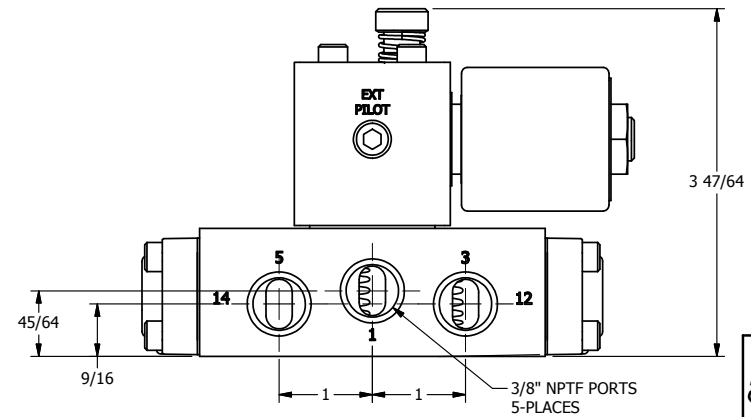

4

3

2

1

ISO 4400 DIN CONNECTION

Ø13/64
4-PLACES

B

B

A

A

3/8" NPTF PORTS
5-PLACES

AAA
PRODUCTS
INTERNATIONAL

**AAA PRODUCTS
INTERNATIONAL**
7114 Harry Hines Blvd
Dallas, TX 75235

TITLE: 3/8" SIDE PORT, SNGL SOL, 2 POS,
SPRING RTRN, ISO 4400 DIN,
LCKNG OVRD

DRAWING NO.:
DIM_S03EDO