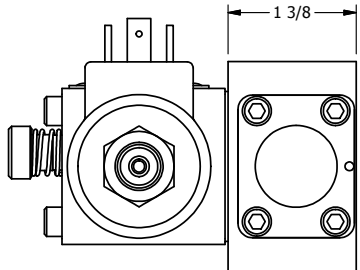

4

3

2

1

ISO 4400 DIN CONNECTION

Ø13/64
4-PLACES

B

B

A

A

3/8" NPTF PORTS
5-PLACES

AAA
PRODUCTS
INTERNATIONAL

**AAA PRODUCTS
INTERNATIONAL**
7114 Harry Hines Blvd
Dallas, TX 75235

TITLE: 3/8" SIDE PORT, SNGL SOL, 2 POS,
SPRING RTRN, ISO 4400 DIN,
LCKNG OVRD

DRAWING NO.:
DIM_S03EDO