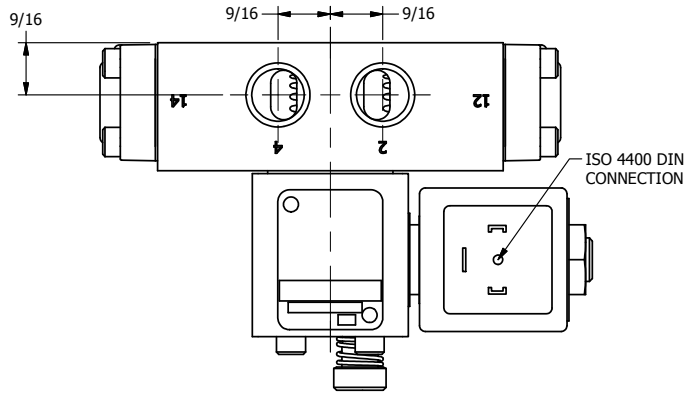

4

3

2

1

ISO 4400 DIN CONNECTION

Ø13/64
4-PLACES

B

B

A

A

3/8" NPTF PORTS
5-PLACES

AAA
PRODUCTS
INTERNATIONAL

**AAA PRODUCTS
INTERNATIONAL**
7114 Harry Hines Blvd
Dallas, TX 75235

TITLE: 3/8" SIDE PORT, SNGL SOL, 2 POS,
SPRING RTRN, ISO 4400 DIN,
LCKNG OVRD

DRAWING NO.:
DIM_S03EDO