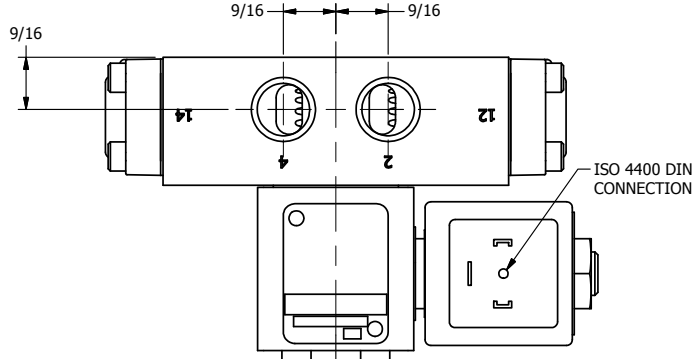

4

3

2

1

A

A

3/8" NPTF PORTS
5-PLACES

AAA
PRODUCTS
INTERNATIONAL

**AAA PRODUCTS
INTERNATIONAL**
7114 Harry Hines Blvd
Dallas, TX 75235

TITLE: 3/8" SIDE PORT, SNGL SOL, 2 POS,
SPRING RTRN, ISO 4400 DIN

DRAWING NO.:
DIM_SO3ED

4

3

2

1

THE INFORMATION CONTAINED WITHIN THIS DOCUMENT IS PROPRIETARY TO AAA PRODUCTS AND MAY NOT BE DISCLOSED WITHOUT PRIOR WRITTEN CONSENT