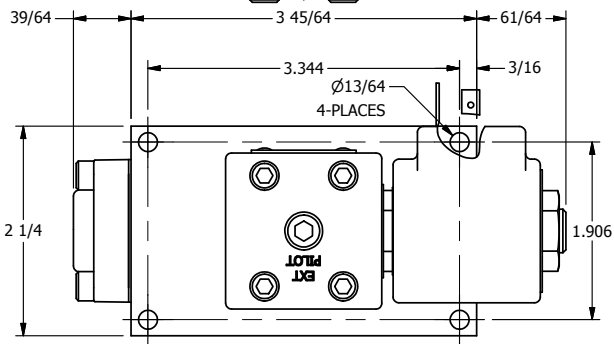

4

3

2

1

A

A

3/8" NPTF PORTS
5-PLACES

AAA
PRODUCTS
INTERNATIONAL

**AAA PRODUCTS
INTERNATIONAL**
7114 Harry Hines Blvd
Dallas, TX 75235

TITLE: 3/8" SIDE PORT, SNGL SOL, 2 POS,
SPRING RTRN, ISO 4400 DIN

DRAWING NO.:
DIM_SO3ED

4

3

2

1

THE INFORMATION CONTAINED WITHIN THIS DOCUMENT IS PROPRIETARY TO AAA PRODUCTS AND MAY NOT BE DISCLOSED WITHOUT PRIOR WRITTEN CONSENT