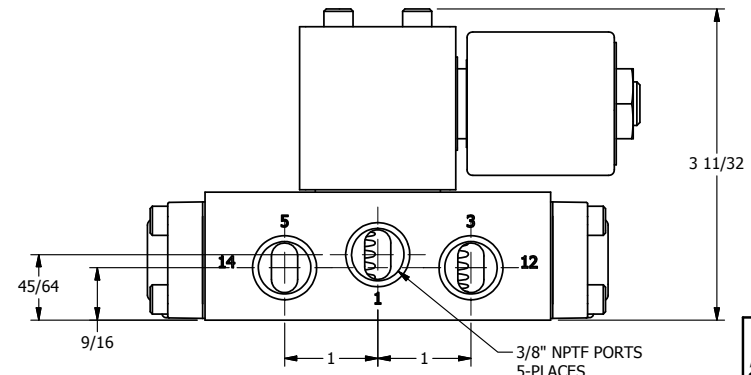

4

3

2

1

A

A

3/8" NPTF PORTS
5-PLACES

AAA
PRODUCTS
INTERNATIONAL

**AAA PRODUCTS
INTERNATIONAL**
7114 Harry Hines Blvd
Dallas, TX 75235

TITLE: 3/8" SIDE PORT, SNGL SOL, 2 POS,
SPRING RTRN, ISO 4400 DIN

DRAWING NO.:
DIM_SO3ED

4

3

2

1

THE INFORMATION CONTAINED WITHIN THIS DOCUMENT IS PROPRIETARY TO AAA PRODUCTS AND MAY NOT BE DISCLOSED WITHOUT PRIOR WRITTEN CONSENT