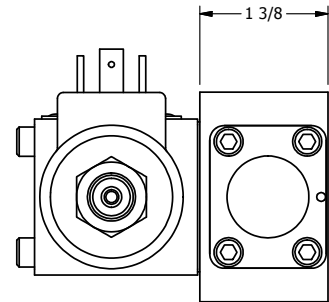

4

3

2

1

A

A

3/8" NPTF PORTS
5-PLACES

AAA
PRODUCTS
INTERNATIONAL

**AAA PRODUCTS
INTERNATIONAL**
7114 Harry Hines Blvd
Dallas, TX 75235

TITLE: 3/8" SIDE PORT, SNGL SOL, 2 POS,
SPRING RTRN, ISO 4400 DIN

DRAWING NO.:
DIM_SO3ED

4

3

2

1

THE INFORMATION CONTAINED WITHIN THIS DOCUMENT IS PROPRIETARY TO AAA PRODUCTS AND MAY NOT BE DISCLOSED WITHOUT PRIOR WRITTEN CONSENT