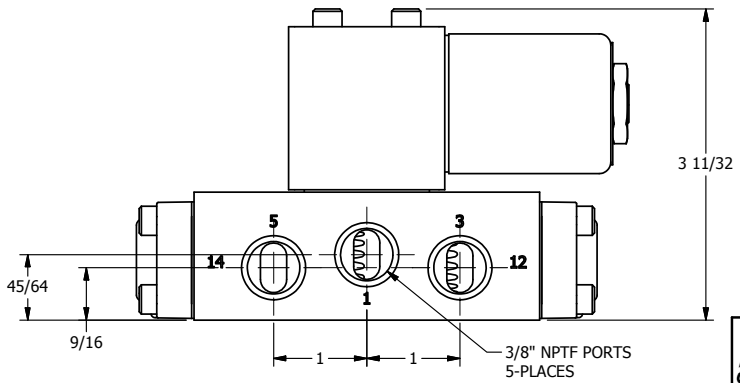

4

3

2

1

AAA
PRODUCTS
INTERNATIONAL

**AAA PRODUCTS
INTERNATIONAL**
7114 Harry Hines Blvd
Dallas, TX 75235

TITLE: **3/8" SIDE PORT, SNGL SOL, 2 POS,
SPRING RTRN, CLASSIC SOL**

DRAWING NO.:
DIM_S03