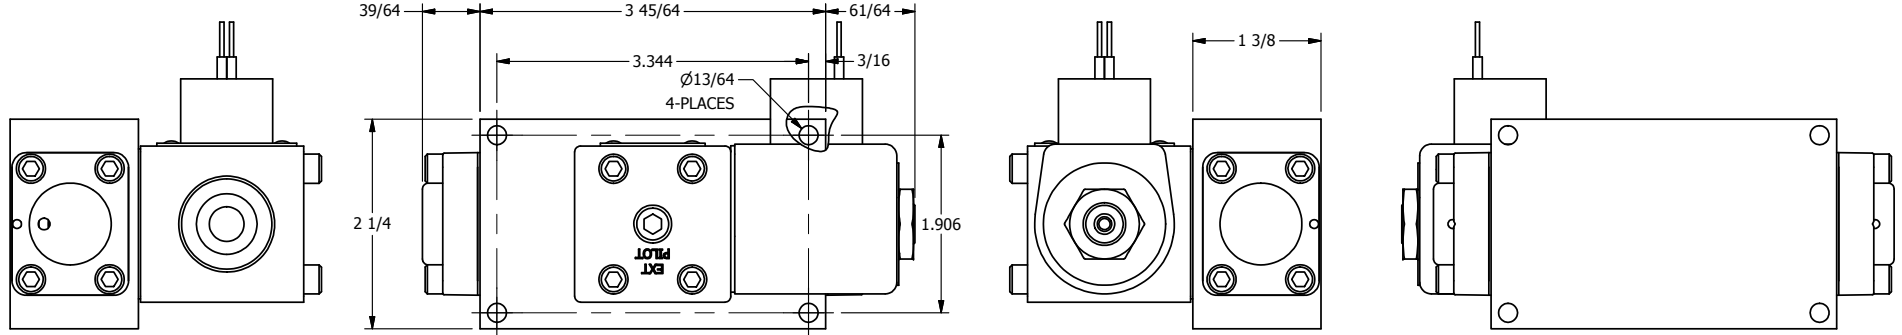

4

3

2

1

AAA
PRODUCTS
INTERNATIONAL

**AAA PRODUCTS
INTERNATIONAL**
7114 Harry Hines Blvd
Dallas, TX 75235

TITLE: **3/8" SIDE PORT, SNGL SOL, 2 POS,
SPRING RTRN, CLASSIC SOL**

DRAWING NO.:
DIM_S03