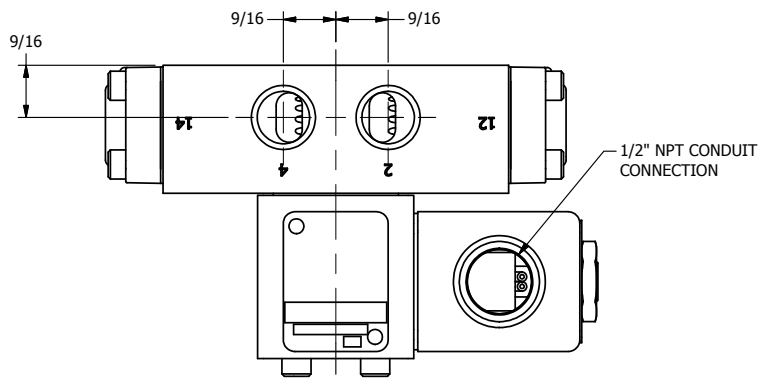

4

3

2

1

AAA
PRODUCTS
INTERNATIONAL

**AAA PRODUCTS
INTERNATIONAL**
7114 Harry Hines Blvd
Dallas, TX 75235

TITLE: **3/8" SIDE PORT, SNGL SOL, 2 POS,
SPRING RTRN, CLASSIC SOL**

DRAWING NO.:
DIM_S03