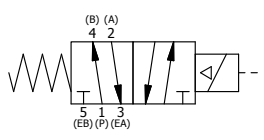

4

3

2

1

1/2" NPT CONDUIT CONNECTION

1/4" NPTF PORTS 5-PLACES

**AAA**  
PRODUCTS  
INTERNATIONAL

**AAA PRODUCTS INTERNATIONAL**  
7114 Harry Hines Blvd  
Dallas, TX 75235

TITLE: 1/4" SIDE PORT, SNGL SOL, 2 POS,  
SPRING RTRN, CLASSIC SOL,  
EXT PILOT

DRAWING NO.:  
**DIM\_SO2Z**

THE INFORMATION CONTAINED WITHIN THIS DOCUMENT IS PROPRIETARY TO AAA PRODUCTS AND MAY NOT BE DISCLOSED WITHOUT PRIOR WRITTEN CONSENT