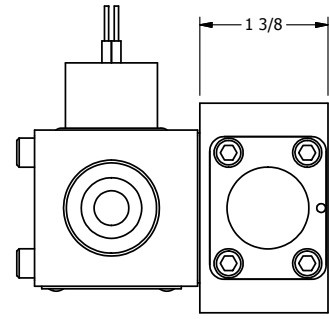

4

3

2

1

1/2" NPT CONDUIT CONNECTION

1/4" NPTF PORTS 5-PLACES

**AAA**  
PRODUCTS  
INTERNATIONAL

**AAA PRODUCTS INTERNATIONAL**  
7114 Harry Hines Blvd  
Dallas, TX 75235

TITLE: 1/4" SIDE PORT, SNGL SOL, 2 POS,  
SPRING RTRN, CLASSIC SOL,  
EXT PILOT

DRAWING NO.:  
**DIM\_SO2Z**

THE INFORMATION CONTAINED WITHIN THIS DOCUMENT IS PROPRIETARY TO AAA PRODUCTS AND MAY NOT BE DISCLOSED WITHOUT PRIOR WRITTEN CONSENT