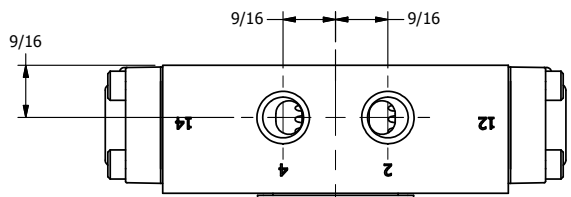

4

3

2

1

1/2" NPT CONDUIT CONNECTION

1/4" NPTF PORTS 5-PLACES

**AAA**  
PRODUCTS  
INTERNATIONAL

**AAA PRODUCTS INTERNATIONAL**  
7114 Harry Hines Blvd  
Dallas, TX 75235

TITLE: 1/4" SIDE PORT, SNGL SOL, 2 POS,  
SPRING RTRN, CLASSIC SOL,  
EXT PILOT

DRAWING NO.:  
**DIM\_SO2Z**

THE INFORMATION CONTAINED WITHIN THIS DOCUMENT IS PROPRIETARY TO AAA PRODUCTS AND MAY NOT BE DISCLOSED WITHOUT PRIOR WRITTEN CONSENT