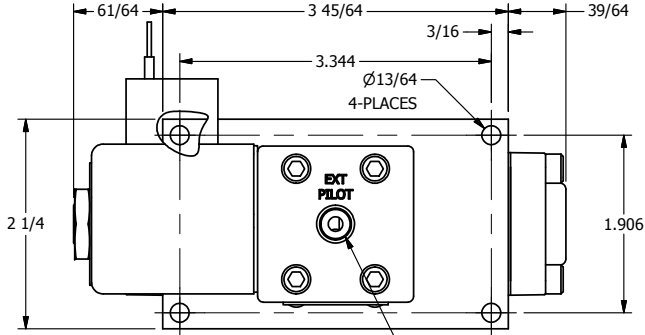

4

3

2

1

1/2" NPT CONDUIT CONNECTION

1/4" NPTF PORTS 5-PLACES

**AAA**  
PRODUCTS  
INTERNATIONAL

**AAA PRODUCTS INTERNATIONAL**  
7114 Harry Hines Blvd  
Dallas, TX 75235

TITLE: 1/4" SIDE PORT, SNGL SOL, 2 POS,  
SPRING RTRN, CLASSIC SOL,  
EXT PILOT

DRAWING NO.:  
**DIM\_SO2Z**

THE INFORMATION CONTAINED WITHIN THIS DOCUMENT IS PROPRIETARY TO AAA PRODUCTS AND MAY NOT BE DISCLOSED WITHOUT PRIOR WRITTEN CONSENT