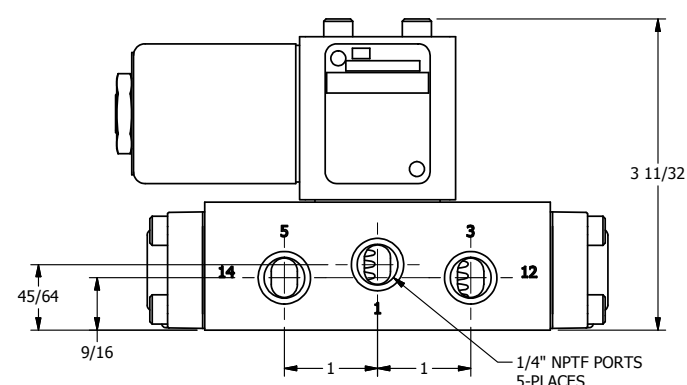

4

3

2

1

1/2" NPT CONDUIT CONNECTION

1/4" NPTF PORTS 5-PLACES

**AAA**  
PRODUCTS  
INTERNATIONAL

**AAA PRODUCTS INTERNATIONAL**  
7114 Harry Hines Blvd  
Dallas, TX 75235

TITLE: 1/4" SIDE PORT, SNGL SOL, 2 POS,  
SPRING RTRN, CLASSIC SOL,  
EXT PILOT

DRAWING NO.:  
**DIM\_SO2Z**

THE INFORMATION CONTAINED WITHIN THIS DOCUMENT IS PROPRIETARY TO AAA PRODUCTS AND MAY NOT BE DISCLOSED WITHOUT PRIOR WRITTEN CONSENT