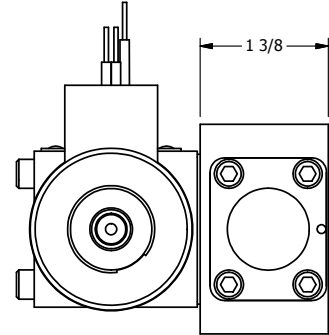

4

3

2

1

AAA
PRODUCTS
INTERNATIONAL

**AAA PRODUCTS
INTERNATIONAL**
7114 Harry Hines Blvd
Dallas, TX 75235

TITLE: 1/4" SIDE PORT, SNGL SOL, 2 POS,
SPRING RTRN, EXPL PROOF

DRAWING NO.:
DIM_SO2X