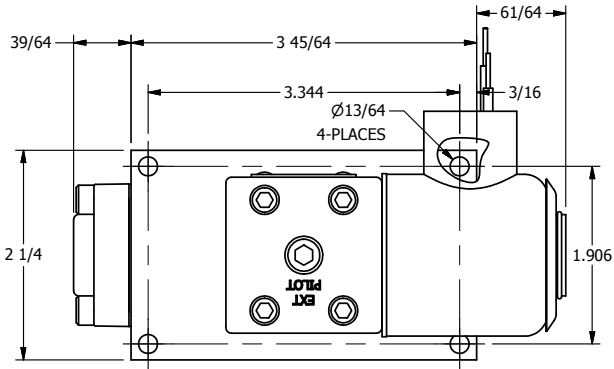

4

3

2

1

AAA
PRODUCTS
INTERNATIONAL

**AAA PRODUCTS
INTERNATIONAL**
7114 Harry Hines Blvd
Dallas, TX 75235

TITLE: 1/4" SIDE PORT, SNGL SOL, 2 POS,
SPRING RTRN, EXPL PROOF

DRAWING NO.:
DIM_SO2X