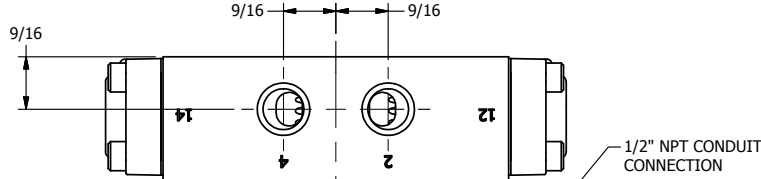

4

3

2

1

AAA
PRODUCTS
INTERNATIONAL

**AAA PRODUCTS
INTERNATIONAL**
7114 Harry Hines Blvd
Dallas, TX 75235

TITLE: 1/4" SIDE PORT, SNGL SOL, 2 POS,
SPRING RTRN, EXPL PROOF

DRAWING NO.:
DIM_SO2X