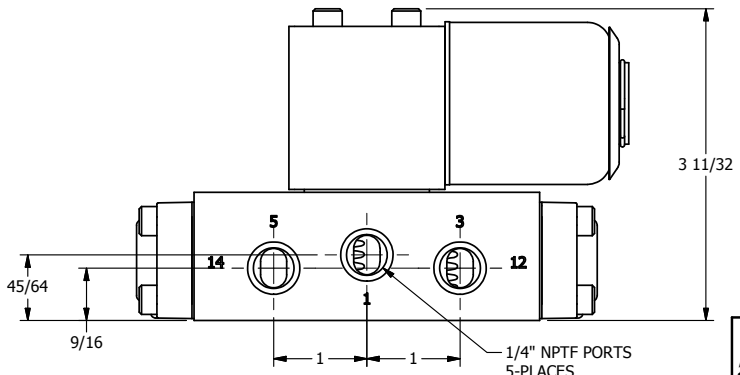

4

3

2

1

AAA
PRODUCTS
INTERNATIONAL

**AAA PRODUCTS
INTERNATIONAL**
7114 Harry Hines Blvd
Dallas, TX 75235

TITLE: 1/4" SIDE PORT, SNGL SOL, 2 POS,
SPRING RTRN, EXPL PROOF

DRAWING NO.:
DIM_SO2X