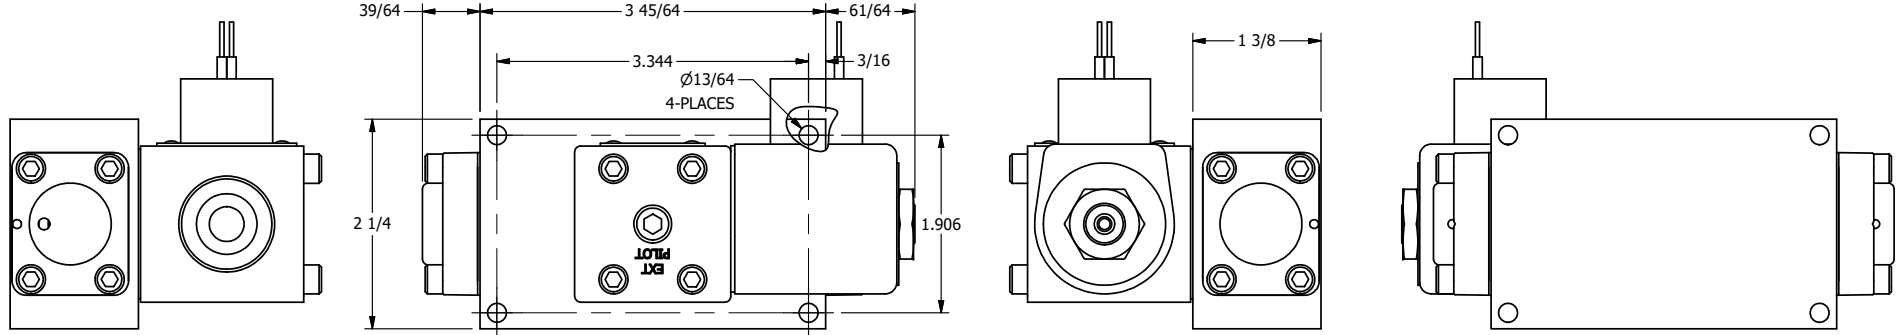

4

3

2

1

AAA
PRODUCTS
INTERNATIONAL

**AAA PRODUCTS
INTERNATIONAL**
7114 Harry Hines Blvd
Dallas, TX 75235

TITLE: 1/4" SIDE PORT, SNGL SOL, 2 POS,
SPRING RTRN, CLASSIC SOL,
HIGH PSI SOL

DRAWING NO.:
DIM_SO2V