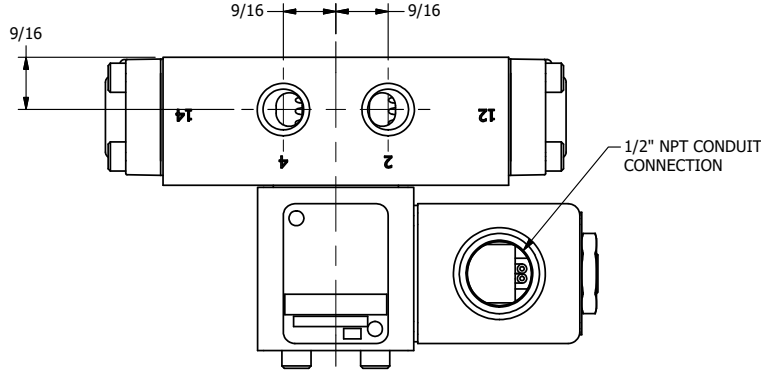

4

3

2

1

AAA
PRODUCTS
INTERNATIONAL

**AAA PRODUCTS
INTERNATIONAL**
7114 Harry Hines Blvd
Dallas, TX 75235

TITLE: 1/4" SIDE PORT, SNGL SOL, 2 POS,
SPRING RTRN, CLASSIC SOL,
HIGH PSI SOL

DRAWING NO.:
DIM_SO2V