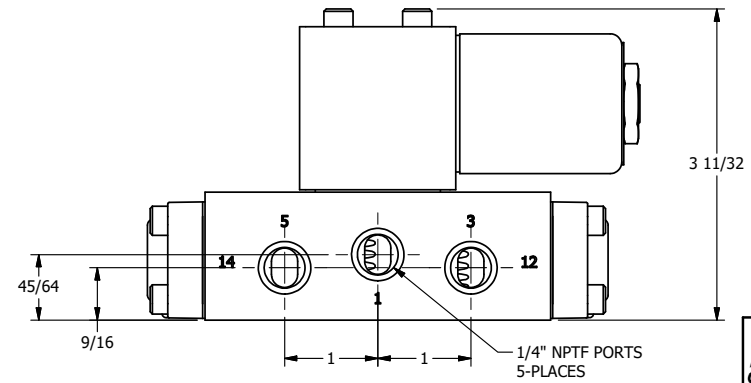

4

3

2

1

AAA
PRODUCTS
INTERNATIONAL

**AAA PRODUCTS
INTERNATIONAL**
7114 Harry Hines Blvd
Dallas, TX 75235

TITLE: 1/4" SIDE PORT, SNGL SOL, 2 POS,
SPRING RTRN, CLASSIC SOL,
HIGH PSI SOL

DRAWING NO.:
DIM_SO2V