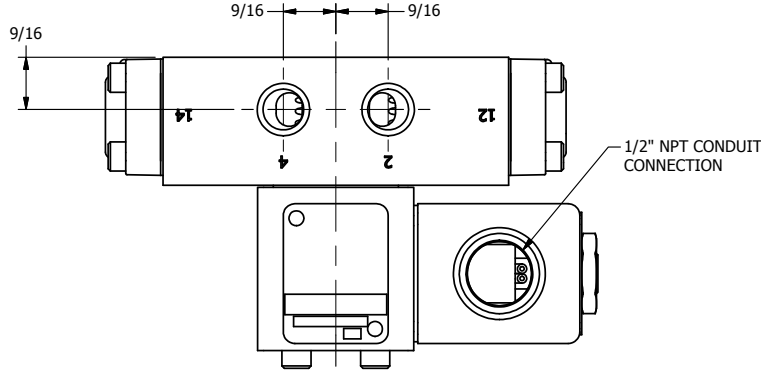

4

3

2

1

1/2" NPT CONDUIT CONNECTION

1/8" NPTF SOLENOID EXHAUST

B

B

A

A

1/4" NPTF PORTS 5-PLACES

**AAA**  
PRODUCTS  
INTERNATIONAL

**AAA PRODUCTS INTERNATIONAL**  
7114 Harry Hines Blvd  
Dallas, TX 75235

TITLE: 1/4" SIDE PORT, SNGL SOL, 2 POS,  
SPRING RTRN, CLASSIC SOL,  
1/8" NPTF SOL VENT