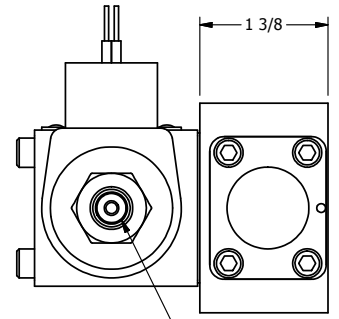

4

3

2

1

1/2" NPT CONDUIT CONNECTION

1/8" NPTF SOLENOID EXHAUST

B

B

A

A

1/4" NPTF PORTS 5-PLACES

**AAA**  
PRODUCTS  
INTERNATIONAL

**AAA PRODUCTS INTERNATIONAL**  
7114 Harry Hines Blvd  
Dallas, TX 75235

TITLE: 1/4" SIDE PORT, SNGL SOL, 2 POS,  
SPRING RTRN, CLASSIC SOL,  
1/8" NPTF SOL VENT