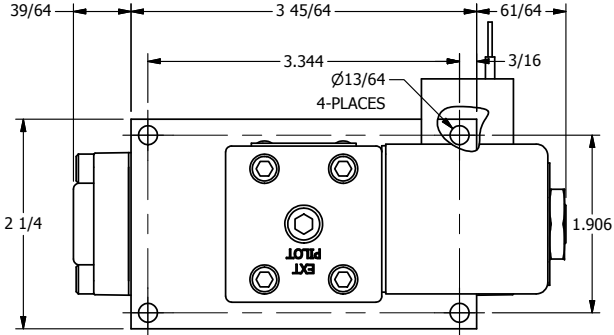

4

3

2

1

1/2" NPT CONDUIT CONNECTION

1/8" NPTF SOLENOID EXHAUST

B

B

A

A

1/4" NPTF PORTS 5-PLACES

**AAA**  
PRODUCTS  
INTERNATIONAL

**AAA PRODUCTS INTERNATIONAL**  
7114 Harry Hines Blvd  
Dallas, TX 75235

TITLE: 1/4" SIDE PORT, SNGL SOL, 2 POS,  
SPRING RTRN, CLASSIC SOL,  
1/8" NPTF SOL VENT

DRAWING NO.:  
**DIM\_SO2T**

4

3

2

1

THE INFORMATION CONTAINED WITHIN THIS DOCUMENT IS PROPRIETARY TO AAA PRODUCTS AND MAY NOT BE DISCLOSED WITHOUT PRIOR WRITTEN CONSENT