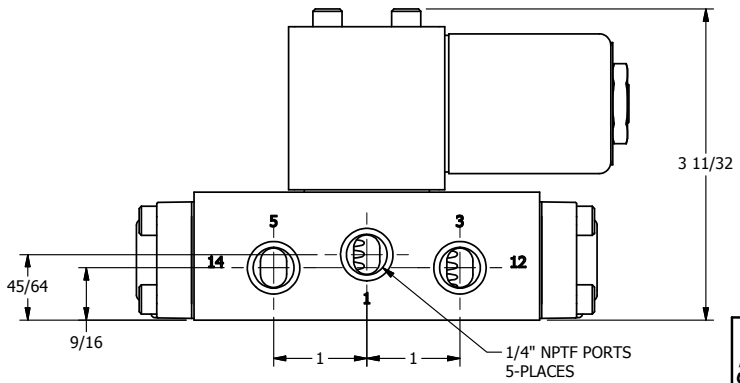

4

3

2

1

1/2" NPT CONDUIT CONNECTION

1/8" NPTF SOLENOID EXHAUST

B

B

A

A

1/4" NPTF PORTS 5-PLACES

**AAA**  
PRODUCTS  
INTERNATIONAL

**AAA PRODUCTS INTERNATIONAL**  
7114 Harry Hines Blvd  
Dallas, TX 75235

TITLE: 1/4" SIDE PORT, SNGL SOL, 2 POS,  
SPRING RTRN, CLASSIC SOL,  
1/8" NPTF SOL VENT