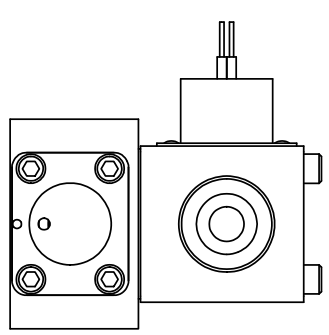

4

3

2

1

1/2" NPT CONDUIT CONNECTION

1/8" NPTF SOLENOID EXHAUST

B

B

A

A

1/4" NPTF PORTS 5-PLACES

**AAA**  
PRODUCTS  
INTERNATIONAL

**AAA PRODUCTS INTERNATIONAL**  
7114 Harry Hines Blvd  
Dallas, TX 75235

TITLE: 1/4" SIDE PORT, SNGL SOL, 2 POS,  
SPRING RTRN, CLASSIC SOL,  
1/8" NPTF SOL VENT