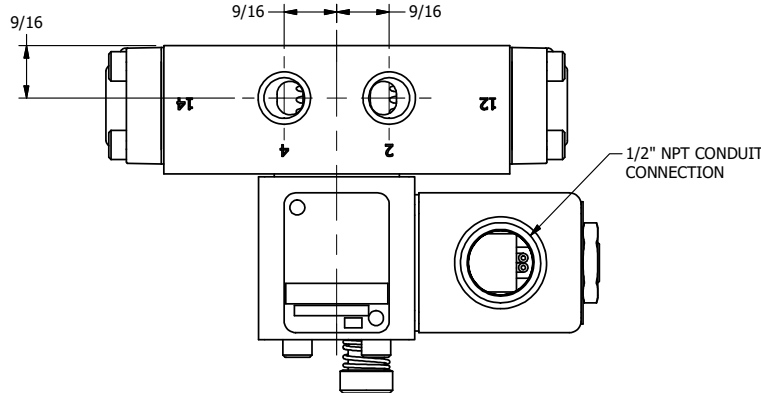

4

3

2

1

AAA
PRODUCTS
INTERNATIONAL

AAA PRODUCTS INTERNATIONAL
7114 Harry Hines Blvd
Dallas, TX 75235

TITLE: 1/4" SIDE PORT, SNGL SOL, 2 POS,
SPRING RTRN, CLASSIC SOL,
LCKNG OVRD, TAPPED VENT

DRAWING NO.:
DIM_SO20T