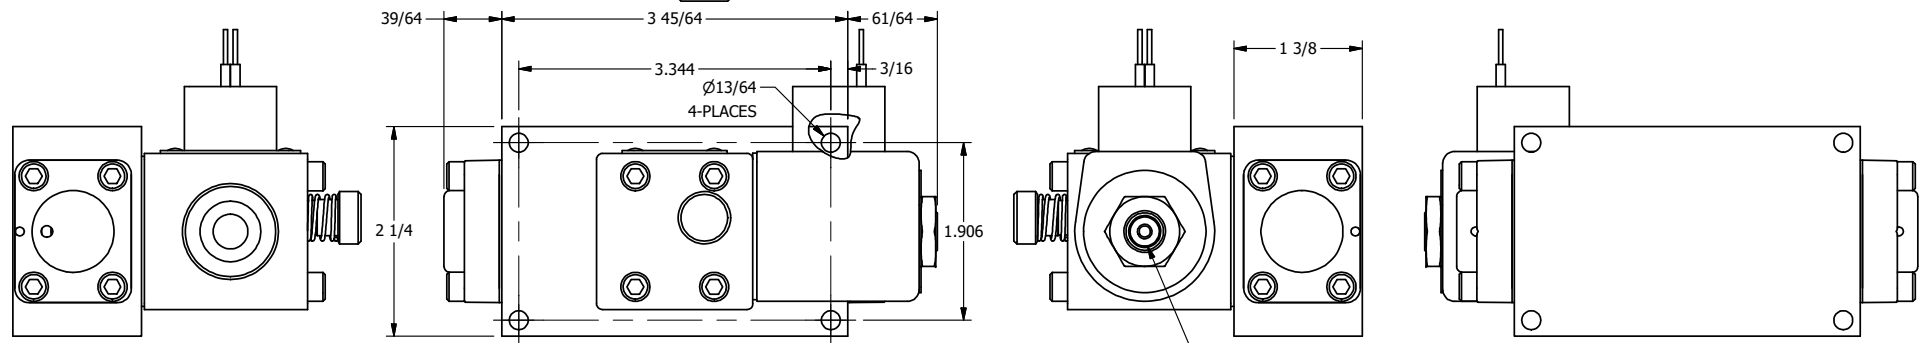

4

3

2

1

AAA
PRODUCTS
INTERNATIONAL

AAA PRODUCTS INTERNATIONAL
7114 Harry Hines Blvd
Dallas, TX 75235

TITLE: 1/4" SIDE PORT, SNGL SOL, 2 POS,
SPRING RTRN, CLASSIC SOL,
LCKNG OVRD, TAPPED VENT

DRAWING NO.:
DIM_SO20T