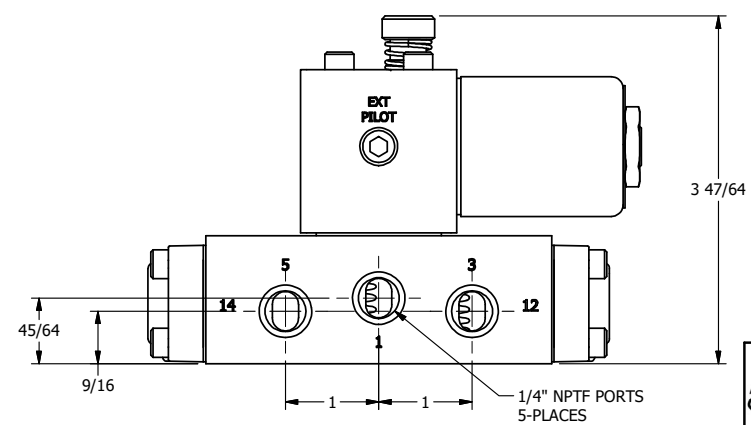

4

3

2

1

AAA
PRODUCTS
INTERNATIONAL

AAA PRODUCTS INTERNATIONAL
7114 Harry Hines Blvd
Dallas, TX 75235

TITLE: 1/4" SIDE PORT, SNGL SOL, 2 POS,
SPRING RTRN, CLASSIC SOL,
LCKNG OVRD, TAPPED VENT

DRAWING NO.:
DIM_SO20T