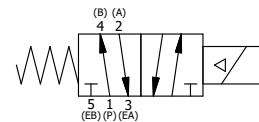

4

3

2

1

TITLE: 1/4" SIDE PORT, SNGL SOL, 2 POS,
SPR RTRN, CLASSIC SOL,
PUSH OVRD, TAPD VENT, SPL OVRD

DRAWING NO.:
DIM_SO2OPTOS

THE INFORMATION CONTAINED WITHIN THIS DOCUMENT IS PROPRIETARY TO AAA PRODUCTS AND MAY NOT BE DISCLOSED WITHOUT PRIOR WRITTEN CONSENT