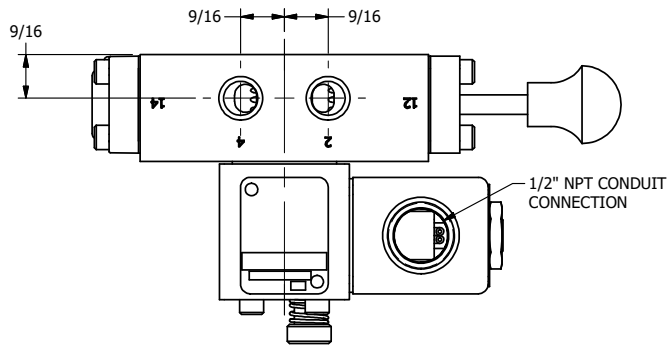

4

3

2

1

TITLE: 1/4" SIDE PORT, SNGL SOL, 2 POS,
SPR RTRN, CLASSIC SOL,
PUSH OVRD, TAPD VENT, SPL OVRD

DRAWING NO.:
DIM_SO2OPTOS

THE INFORMATION CONTAINED WITHIN THIS DOCUMENT IS PROPRIETARY TO AAA PRODUCTS AND MAY NOT BE DISCLOSED WITHOUT PRIOR WRITTEN CONSENT