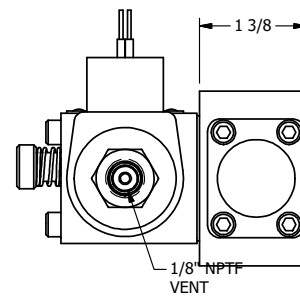

4

3

2

1

TITLE: 1/4" SIDE PORT, SNGL SOL, 2 POS,
SPR RTRN, CLASSIC SOL,
PUSH OVRD, TAPD VENT, SPL OVRD

DRAWING NO.:
DIM_SO2OPTOS

THE INFORMATION CONTAINED WITHIN THIS DOCUMENT IS PROPRIETARY TO AAA PRODUCTS AND MAY NOT BE DISCLOSED WITHOUT PRIOR WRITTEN CONSENT