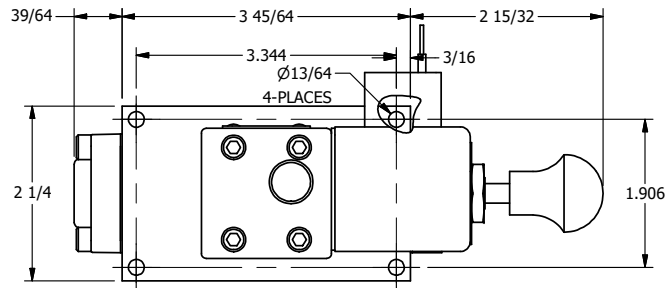

4

3

2

1

TITLE: 1/4" SIDE PORT, SNGL SOL, 2 POS,
SPR RTRN, CLASSIC SOL,
PUSH OVRD, TAPD VENT, SPL OVRD

DRAWING NO.:
DIM_SO2OPTOS

THE INFORMATION CONTAINED WITHIN THIS DOCUMENT IS PROPRIETARY TO AAA PRODUCTS AND MAY NOT BE DISCLOSED WITHOUT PRIOR WRITTEN CONSENT