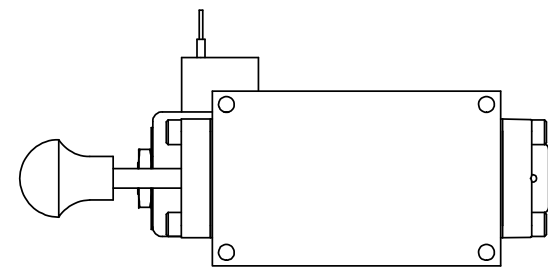

4

3

2

1

TITLE: 1/4" SIDE PORT, SNGL SOL, 2 POS,
SPR RTRN, CLASSIC SOL,
PUSH OVRD, TAPD VENT, SPL OVRD

DRAWING NO.:
DIM_SO2OPTOS

THE INFORMATION CONTAINED WITHIN THIS DOCUMENT IS PROPRIETARY TO AAA PRODUCTS AND MAY NOT BE DISCLOSED WITHOUT PRIOR WRITTEN CONSENT