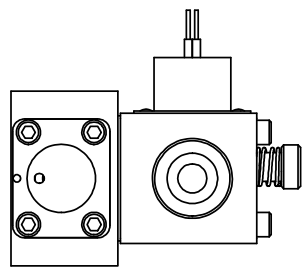

4

3

2

1

TITLE: 1/4" SIDE PORT, SNGL SOL, 2 POS,
SPR RTRN, CLASSIC SOL,
PUSH OVRD, TAPD VENT, SPL OVRD

DRAWING NO.:
DIM_SO2OPTOS

THE INFORMATION CONTAINED WITHIN THIS DOCUMENT IS PROPRIETARY TO AAA PRODUCTS AND MAY NOT BE DISCLOSED WITHOUT PRIOR WRITTEN CONSENT