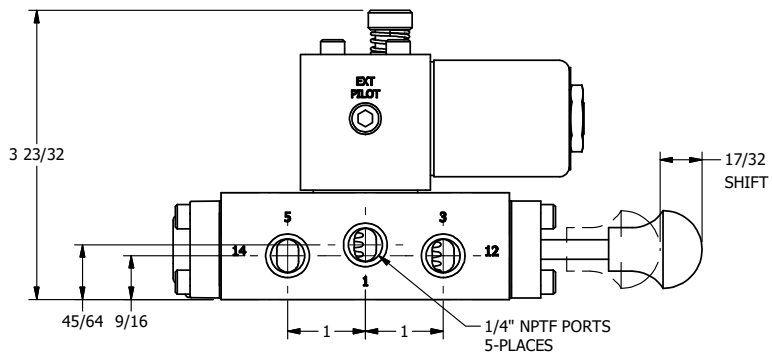

4

3

2

1

TITLE: 1/4" SIDE PORT, SNGL SOL, 2 POS,
SPR RTRN, CLASSIC SOL,
PUSH OVRD, TAPD VENT, SPL OVRD

DRAWING NO.:
DIM_SO2OPTOS

THE INFORMATION CONTAINED WITHIN THIS DOCUMENT IS PROPRIETARY TO AAA PRODUCTS AND MAY NOT BE DISCLOSED WITHOUT PRIOR WRITTEN CONSENT