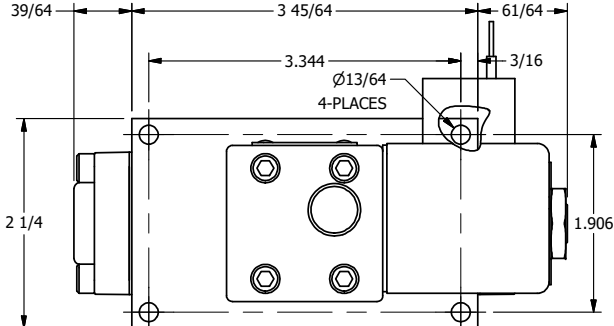

4

3

2

1

B

B

A

A

AAA
PRODUCTS
INTERNATIONAL

AAA PRODUCTS INTERNATIONAL
7114 Harry Hines Blvd
Dallas, TX 75235

TITLE: 1/4" SIDE PORT, SNGL SOL, 2 POS,
SPRING RTRN, CLASSIC SOL,
PUSH OVRD, TAPPED VENT

DRAWING NO.:
DIM_SO2OPT

THE INFORMATION CONTAINED WITHIN THIS DOCUMENT IS PROPRIETARY TO AAA PRODUCTS AND MAY NOT BE DISCLOSED WITHOUT PRIOR WRITTEN CONSENT

4

3

2

1