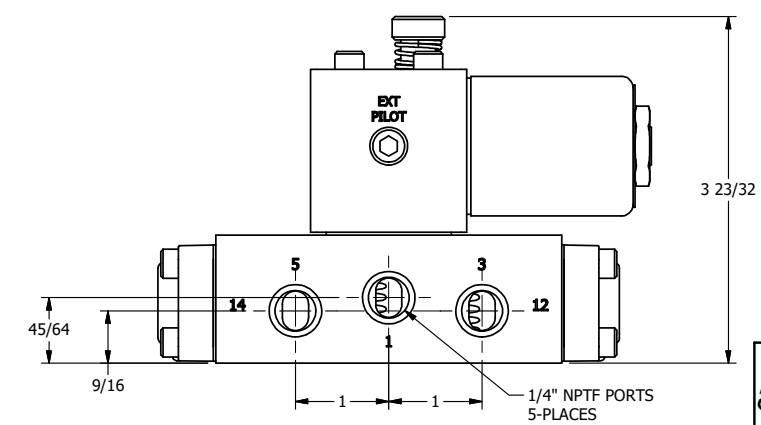

**AAA**  
PRODUCTS  
INTERNATIONAL

**AAA PRODUCTS INTERNATIONAL**  
7114 Harry Hines Blvd  
Dallas, TX 75235

TITLE: 1/4" SIDE PORT, SNGL SOL, 2 POS,  
SPRING RTRN, CLASSIC SOL,  
PUSH OVRD, TAPPED VENT

DRAWING NO.:  
DIM\_SO2OPT