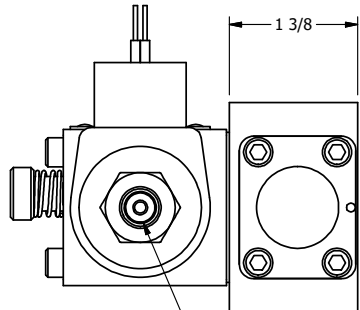

4

3

2

1

B

B

A

A

AAA
PRODUCTS
INTERNATIONAL

AAA PRODUCTS INTERNATIONAL
7114 Harry Hines Blvd
Dallas, TX 75235

TITLE: 1/4" SIDE PORT, SNGL SOL, 2 POS,
SPRING RTRN, CLASSIC SOL,
PUSH OVRD, TAPPED VENT

DRAWING NO.:
DIM_SO2OPT

THE INFORMATION CONTAINED WITHIN THIS DOCUMENT IS PROPRIETARY TO AAA PRODUCTS AND MAY NOT BE DISCLOSED WITHOUT PRIOR WRITTEN CONSENT

4

3

2

1