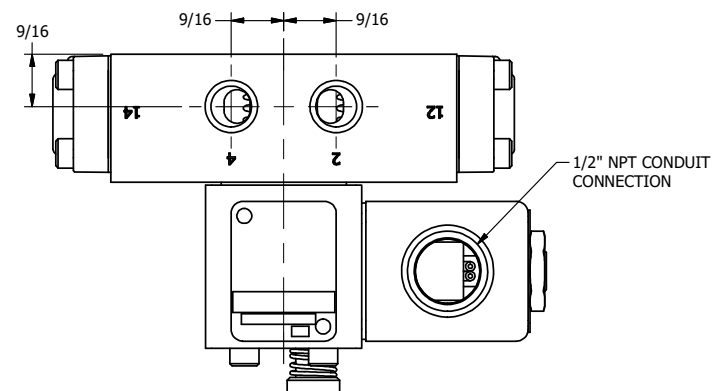

4

3

2

1

B

B

A

A

AAA
PRODUCTS
INTERNATIONAL

AAA PRODUCTS INTERNATIONAL
7114 Harry Hines Blvd
Dallas, TX 75235

TITLE: 1/4" SIDE PORT, SNGL SOL, 2 POS,
SPRING RTRN, CLASSIC SOL,
PUSH OVRD, TAPPED VENT

DRAWING NO.:
DIM_SO2OPT

THE INFORMATION CONTAINED WITHIN THIS DOCUMENT IS PROPRIETARY TO AAA PRODUCTS AND MAY NOT BE DISCLOSED WITHOUT PRIOR WRITTEN CONSENT

4

3

2

1