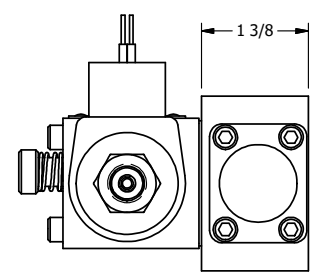

4

3

2

1

**AAA**  
PRODUCTS  
INTERNATIONAL

**AAA PRODUCTS  
INTERNATIONAL**  
7114 Harry Hines Blvd  
Dallas, TX 75235

TITLE: 1/4" SIDE PORT, SNGL SOL, 2 POS,  
SPRING RTRN, CLASSIC SOL,  
PUSH OVRD, SPL OVRD

DRAWING NO.:  
DIM\_SO2OPOS

4

3

2

THE INFORMATION CONTAINED WITHIN THIS DOCUMENT IS PROPRIETARY TO AAA PRODUCTS AND MAY NOT BE DISCLOSED WITHOUT PRIOR WRITTEN CONSENT