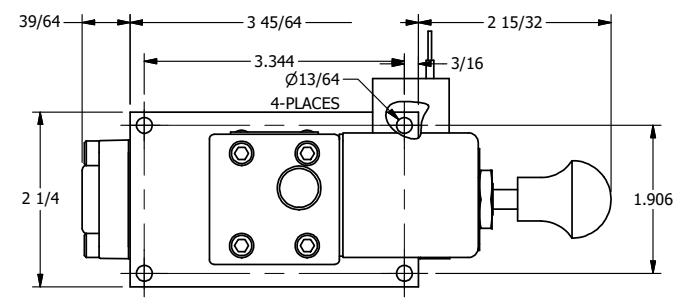

4

3

2

1

**AAA**  
PRODUCTS  
INTERNATIONAL

**AAA PRODUCTS  
INTERNATIONAL**  
7114 Harry Hines Blvd  
Dallas, TX 75235

TITLE: 1/4" SIDE PORT, SNGL SOL, 2 POS,  
SPRING RTRN, CLASSIC SOL,  
PUSH OVRD, SPL OVRD

DRAWING NO.:  
DIM\_SO2OPOS

4

3

2

THE INFORMATION CONTAINED WITHIN THIS DOCUMENT IS PROPRIETARY TO AAA PRODUCTS AND MAY NOT BE DISCLOSED WITHOUT PRIOR WRITTEN CONSENT