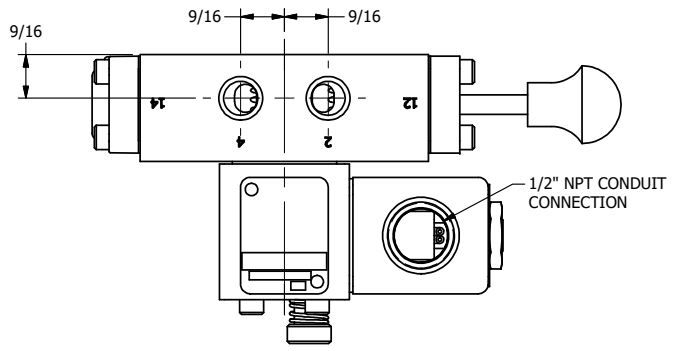

4

3

2

1

**AAA**  
PRODUCTS  
INTERNATIONAL

**AAA PRODUCTS  
INTERNATIONAL**  
7114 Harry Hines Blvd  
Dallas, TX 75235

TITLE: 1/4" SIDE PORT, SNGL SOL, 2 POS,  
SPRING RTRN, CLASSIC SOL,  
PUSH OVRD, SPL OVRD

DRAWING NO.:  
DIM\_SO2OPOS

4

3

2

THE INFORMATION CONTAINED WITHIN THIS DOCUMENT IS PROPRIETARY TO AAA PRODUCTS AND MAY NOT BE DISCLOSED WITHOUT PRIOR WRITTEN CONSENT