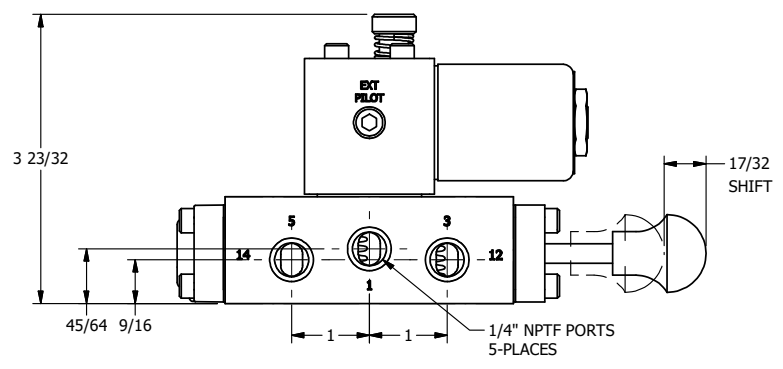

4

3

2

1

**AAA**  
PRODUCTS  
INTERNATIONAL

**AAA PRODUCTS  
INTERNATIONAL**  
7114 Harry Hines Blvd  
Dallas, TX 75235

TITLE: 1/4" SIDE PORT, SNGL SOL, 2 POS,  
SPRING RTRN, CLASSIC SOL,  
PUSH OVRD, SPL OVRD

DRAWING NO.:  
DIM\_SO2OPOS

4

3

2

THE INFORMATION CONTAINED WITHIN THIS DOCUMENT IS PROPRIETARY TO AAA PRODUCTS AND MAY NOT BE DISCLOSED WITHOUT PRIOR WRITTEN CONSENT