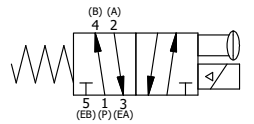

4

3

2

1

AAA
PRODUCTS
INTERNATIONAL

**AAA PRODUCTS
INTERNATIONAL**
7114 Harry Hines Blvd
Dallas, TX 75235

TITLE: 1/4" SIDE PORT, SNGL SOL, 2 POS,
SPRING RTRN, CLASSIC SOL,
PUSH OVRD, EXCLDR, SPL OVRD

DRAWING NO.:
DIM_SO2OPLOS