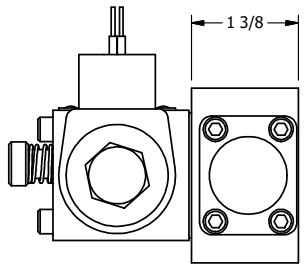

4

3

2

1

AAA
PRODUCTS
INTERNATIONAL

**AAA PRODUCTS
INTERNATIONAL**
7114 Harry Hines Blvd
Dallas, TX 75235

TITLE: 1/4" SIDE PORT, SNGL SOL, 2 POS,
SPRING RTRN, CLASSIC SOL,
PUSH OVRD, EXCLDR, SPL OVRD

DRAWING NO.:
DIM_SO2OPLOS