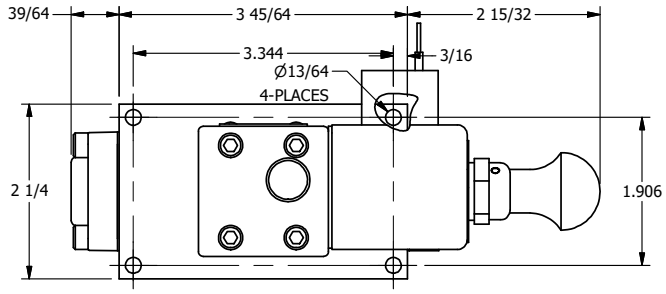

4

3

2

1

AAA
PRODUCTS
INTERNATIONAL

**AAA PRODUCTS
INTERNATIONAL**
7114 Harry Hines Blvd
Dallas, TX 75235

TITLE: 1/4" SIDE PORT, SNGL SOL, 2 POS,
SPRING RTRN, CLASSIC SOL,
PUSH OVRD, EXCLDR, SPL OVRD

DRAWING NO.:
DIM_SO2OPLOS