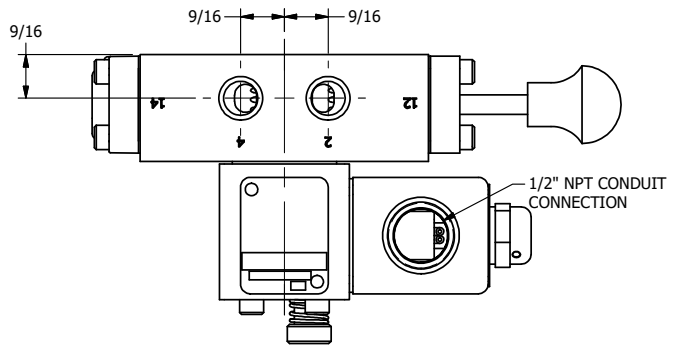

4

3

2

1

AAA
PRODUCTS
INTERNATIONAL

**AAA PRODUCTS
INTERNATIONAL**
7114 Harry Hines Blvd
Dallas, TX 75235

TITLE: 1/4" SIDE PORT, SNGL SOL, 2 POS,
SPRING RTRN, CLASSIC SOL,
PUSH OVRD, EXCLDR, SPL OVRD

DRAWING NO.:
DIM_SO2OPLOS