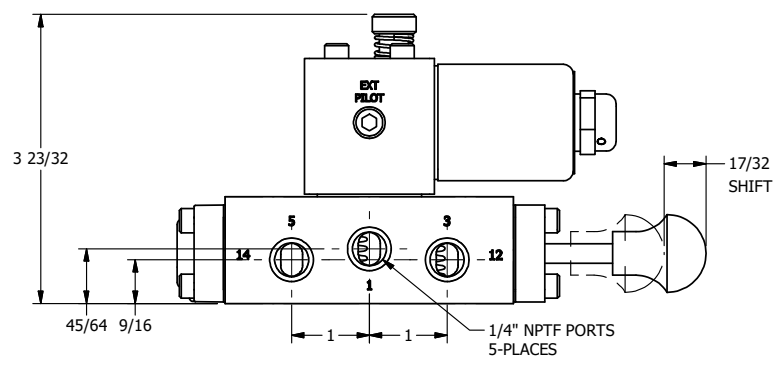

4

3

2

1

AAA
PRODUCTS
INTERNATIONAL

**AAA PRODUCTS
INTERNATIONAL**
7114 Harry Hines Blvd
Dallas, TX 75235

TITLE: 1/4" SIDE PORT, SNGL SOL, 2 POS,
SPRING RTRN, CLASSIC SOL,
PUSH OVRD, EXCLDR, SPL OVRD

DRAWING NO.:
DIM_SO2OPLOS