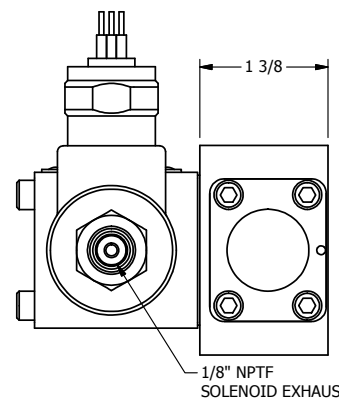

4

3

2

1

1/2" NPT CONDUIT CONNECTION

1/8" NPTF SOLENOID EXHAUST

B

B

A

A

1/4" NPTF PORTS 5-PLACES

AAA
PRODUCTS
INTERNATIONAL

AAA PRODUCTS INTERNATIONAL
7114 Harry Hines Blvd
Dallas, TX 75235

TITLE: 1/4" SIDE PORT, SNGL SOL, 2 POS,
SPRING RTRN, MOLD-OVER,
1/8" NPTF SOL VENT

DRAWING NO.:
DIM_SO2MT