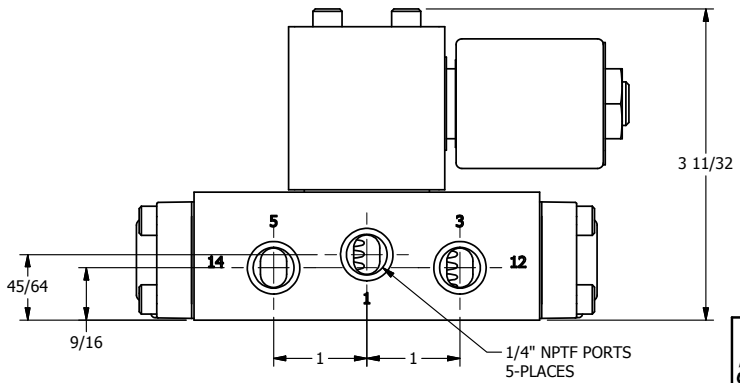

4

3

2

1

1/2" NPT CONDUIT CONNECTION

1/8" NPTF SOLENOID EXHAUST

B

B

A

A

1/4" NPTF PORTS 5-PLACES

AAA
PRODUCTS
INTERNATIONAL

AAA PRODUCTS INTERNATIONAL
7114 Harry Hines Blvd
Dallas, TX 75235

TITLE: 1/4" SIDE PORT, SNGL SOL, 2 POS,
SPRING RTRN, MOLD-OVER,
1/8" NPTF SOL VENT

DRAWING NO.:
DIM_SO2MT