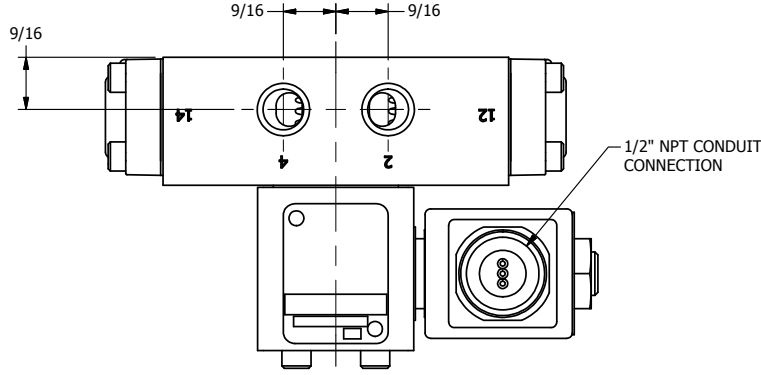

4

3

2

1

1/2" NPT CONDUIT CONNECTION

1/8" NPTF SOLENOID EXHAUST

B

B

A

A

1/4" NPTF PORTS 5-PLACES

AAA
PRODUCTS
INTERNATIONAL

AAA PRODUCTS INTERNATIONAL
7114 Harry Hines Blvd
Dallas, TX 75235

TITLE: 1/4" SIDE PORT, SNGL SOL, 2 POS,
SPRING RTRN, MOLD-OVER,
1/8" NPTF SOL VENT

DRAWING NO.:
DIM_SO2MT