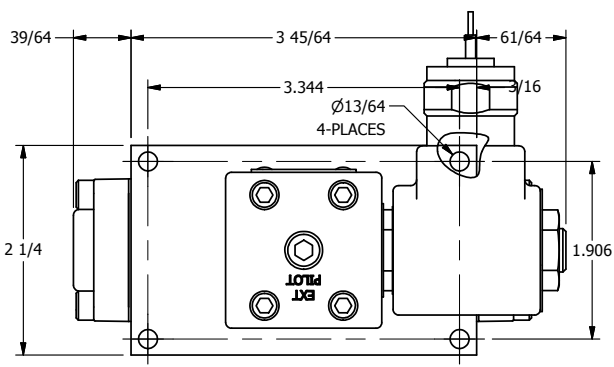

4

3

2

1

1/2" NPT CONDUIT CONNECTION

1/8" NPTF SOLENOID EXHAUST

B

B

A

A

1/4" NPTF PORTS 5-PLACES

AAA
PRODUCTS
INTERNATIONAL

AAA PRODUCTS INTERNATIONAL
7114 Harry Hines Blvd
Dallas, TX 75235

TITLE: 1/4" SIDE PORT, SNGL SOL, 2 POS,
SPRING RTRN, MOLD-OVER,
1/8" NPTF SOL VENT

DRAWING NO.:
DIM_SO2MT