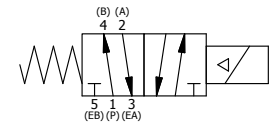

4

3

2

1

1/2" NPT CONDUIT CONNECTION

AAA
PRODUCTS
INTERNATIONAL

**AAA PRODUCTS
INTERNATIONAL**
7114 Harry Hines Blvd
Dallas, TX 75235

TITLE: 1/4" SIDE PORT, SNGL SOL, 2 POS,
SPRING RTRN, MOLD-OVER,
NON-LCKNG OVRD