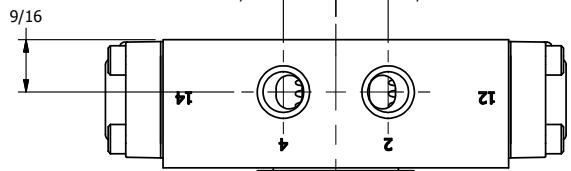

4

3

2

1

1/2" NPT CONDUIT CONNECTION

AAA
PRODUCTS
INTERNATIONAL

**AAA PRODUCTS
INTERNATIONAL**
7114 Harry Hines Blvd
Dallas, TX 75235

TITLE: 1/4" SIDE PORT, SNGL SOL, 2 POS,
SPRING RTRN, MOLD-OVER,
NON-LCKNG OVRD