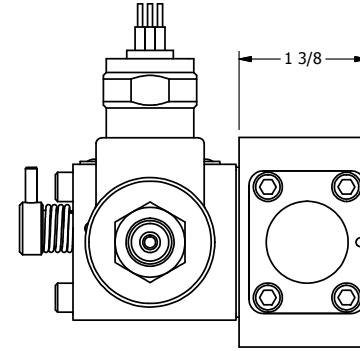

4

3

2

1

1/2" NPT CONDUIT CONNECTION

AAA
PRODUCTS
INTERNATIONAL

**AAA PRODUCTS
INTERNATIONAL**
7114 Harry Hines Blvd
Dallas, TX 75235

TITLE: 1/4" SIDE PORT, SNGL SOL, 2 POS,
SPRING RTRN, MOLD-OVER,
NON-LCKNG OVRD