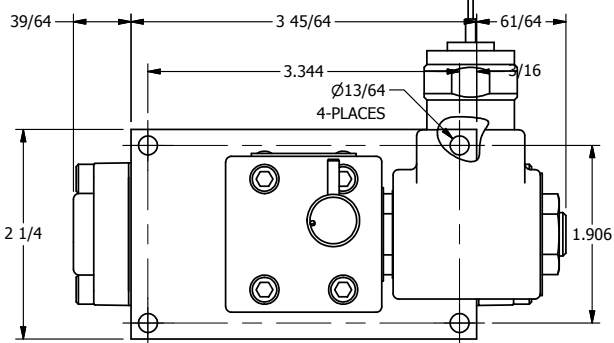

4

3

2

1

1/2" NPT CONDUIT CONNECTION

AAA
PRODUCTS
INTERNATIONAL

**AAA PRODUCTS
INTERNATIONAL**
7114 Harry Hines Blvd
Dallas, TX 75235

TITLE: 1/4" SIDE PORT, SNGL SOL, 2 POS,
SPRING RTRN, MOLD-OVER,
NON-LCKNG OVRD

DRAWING NO.:
DIM_SO2MON

THE INFORMATION CONTAINED WITHIN THIS DOCUMENT IS PROPRIETARY TO AAA PRODUCTS AND MAY NOT BE DISCLOSED WITHOUT PRIOR WRITTEN CONSENT