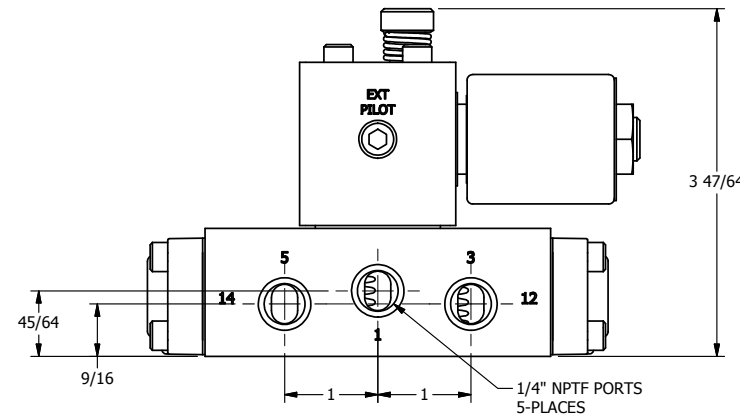

4

3

2

1

1/2" NPT CONDUIT CONNECTION

AAA
PRODUCTS
INTERNATIONAL

**AAA PRODUCTS
INTERNATIONAL**
7114 Harry Hines Blvd
Dallas, TX 75235

TITLE: 1/4" SIDE PORT, SNGL SOL, 2 POS,
SPRING RTRN, MOLD-OVER,
NON-LCKNG OVRD

DRAWING NO.:
DIM_SO2MON

THE INFORMATION CONTAINED WITHIN THIS DOCUMENT IS PROPRIETARY TO AAA PRODUCTS AND MAY NOT BE DISCLOSED WITHOUT PRIOR WRITTEN CONSENT