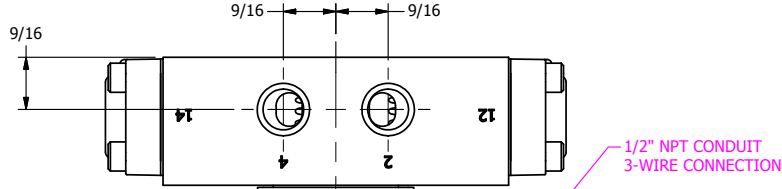

4

3

2

1

1/2" NPT CONDUIT  
3-WIRE CONNECTION

1/4" NPTF PORTS  
5-PLACES

**AAA**  
PRODUCTS  
INTERNATIONAL

**AAA PRODUCTS  
INTERNATIONAL**  
7114 Harry Hines Blvd  
Dallas, TX 75235

TITLE: 1/4" SIDE PORT, SNGL SOL, 2 POS,  
SPRING RTRN, MOLD-OVER

DRAWING NO.:  
DIM\_SO2M

THE INFORMATION CONTAINED WITHIN THIS DOCUMENT IS PROPRIETARY TO AAA PRODUCTS AND MAY NOT BE DISCLOSED WITHOUT PRIOR WRITTEN CONSENT