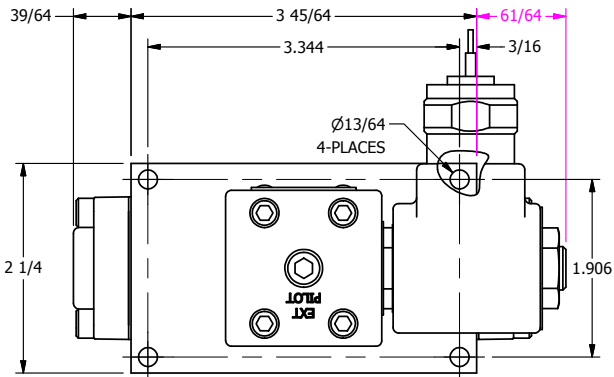

4

3

2

1

1/2" NPT CONDUIT  
3-WIRE CONNECTION

1/4" NPTF PORTS  
5-PLACES

**AAA**  
PRODUCTS  
INTERNATIONAL

**AAA PRODUCTS  
INTERNATIONAL**  
7114 Harry Hines Blvd  
Dallas, TX 75235

TITLE: 1/4" SIDE PORT, SNGL SOL, 2 POS,  
SPRING RTRN, MOLD-OVER

DRAWING NO.:  
DIM\_SO2M

THE INFORMATION CONTAINED WITHIN THIS DOCUMENT IS PROPRIETARY TO AAA PRODUCTS AND MAY NOT BE DISCLOSED WITHOUT PRIOR WRITTEN CONSENT