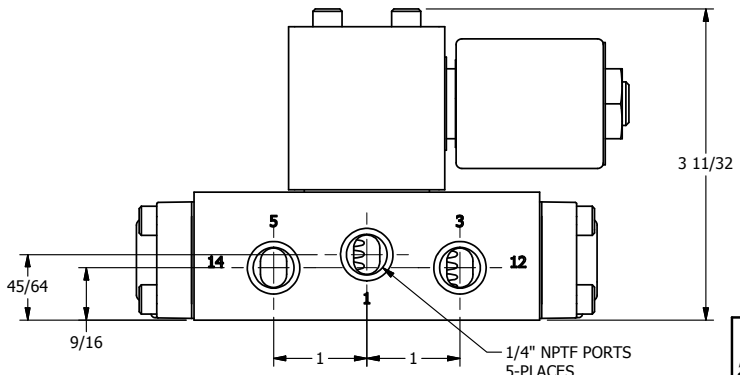

4

3

2

1

1/2" NPT CONDUIT  
3-WIRE CONNECTION

1/4" NPTF PORTS  
5-PLACES

**AAA**  
PRODUCTS  
INTERNATIONAL

**AAA PRODUCTS  
INTERNATIONAL**  
7114 Harry Hines Blvd  
Dallas, TX 75235

TITLE: 1/4" SIDE PORT, SNGL SOL, 2 POS,  
SPRING RTRN, MOLD-OVER

DRAWING NO.:  
DIM\_SO2M

THE INFORMATION CONTAINED WITHIN THIS DOCUMENT IS PROPRIETARY TO AAA PRODUCTS AND MAY NOT BE DISCLOSED WITHOUT PRIOR WRITTEN CONSENT