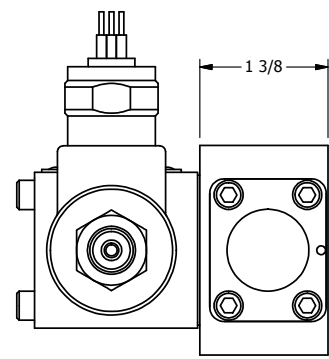

4

3

2

1

1/2" NPT CONDUIT  
3-WIRE CONNECTION

1/4" NPTF PORTS  
5-PLACES

**AAA**  
PRODUCTS  
INTERNATIONAL

**AAA PRODUCTS  
INTERNATIONAL**  
7114 Harry Hines Blvd  
Dallas, TX 75235

TITLE: 1/4" SIDE PORT, SNGL SOL, 2 POS,  
SPRING RTRN, MOLD-OVER

DRAWING NO.:  
DIM\_SO2M

THE INFORMATION CONTAINED WITHIN THIS DOCUMENT IS PROPRIETARY TO AAA PRODUCTS AND MAY NOT BE DISCLOSED WITHOUT PRIOR WRITTEN CONSENT