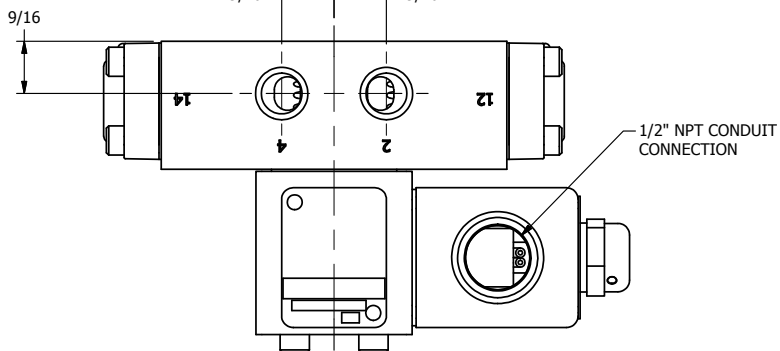

4

3

2

1

AAA
PRODUCTS
INTERNATIONAL

AAA PRODUCTS INTERNATIONAL
7114 Harry Hines Blvd
Dallas, TX 75235

TITLE: 1/4" SIDE PORT, SNGL SOL, 2 POS,
SPRING RTRN, CLASSIC SOL,
DUST EXCLDR

DRAWING NO.:
DIM_SO2L