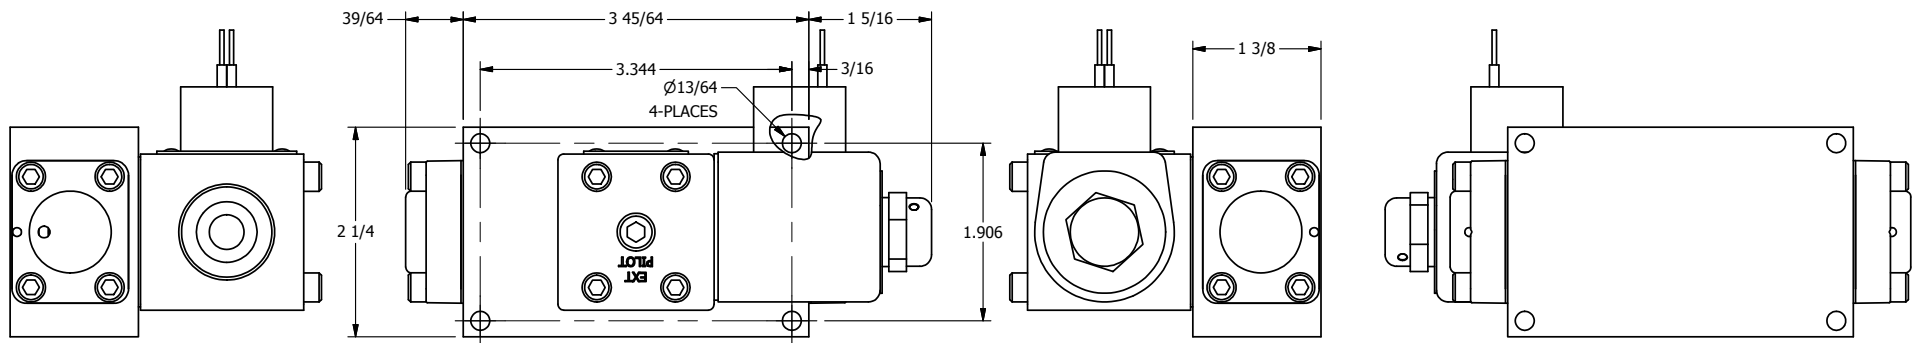

4

3

2

1

AAA
PRODUCTS
INTERNATIONAL

AAA PRODUCTS INTERNATIONAL
7114 Harry Hines Blvd
Dallas, TX 75235

TITLE: 1/4" SIDE PORT, SNGL SOL, 2 POS,
SPRING RTRN, CLASSIC SOL,
DUST EXCLDR

DRAWING NO.:
DIM_SO2L