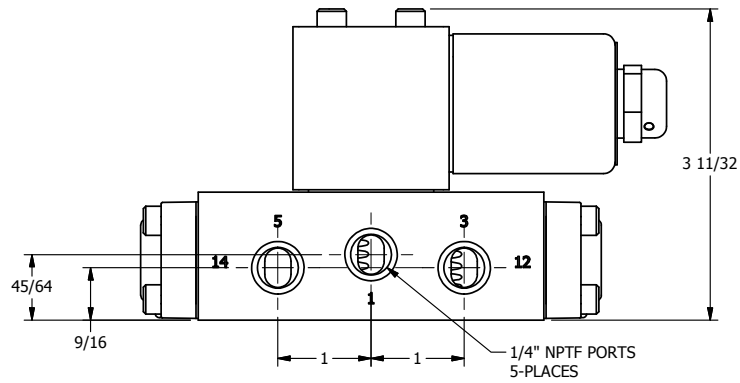

4

3

2

1

AAA
PRODUCTS
INTERNATIONAL

AAA PRODUCTS INTERNATIONAL
7114 Harry Hines Blvd
Dallas, TX 75235

TITLE: 1/4" SIDE PORT, SNGL SOL, 2 POS,
SPRING RTRN, CLASSIC SOL,
DUST EXCLDR

DRAWING NO.:
DIM_SO2L