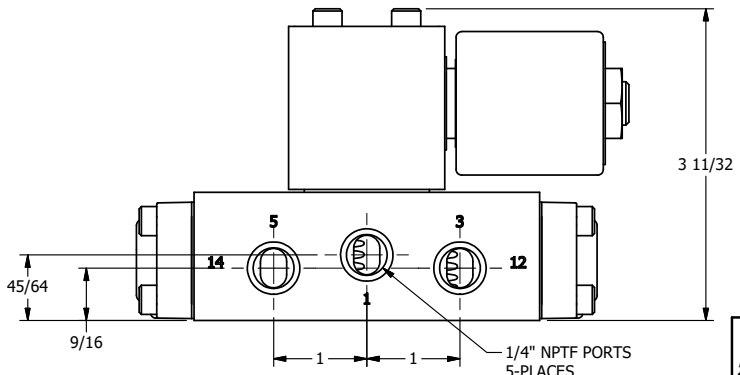

4

3

2

1

ISO 4400 DIN CONNECTION

B

B

A

A

1/4" NPTF PORTS  
5-PLACES

**AAA**  
PRODUCTS  
INTERNATIONAL

**AAA PRODUCTS  
INTERNATIONAL**  
7114 Harry Hines Blvd  
Dallas, TX 75235

TITLE: 1/4" SIDE PORT, SNGL SOL, 2 POS,  
SPRING RTRN, ISO 4400 DIN, 300 PSI  
HIGH PSI SOL