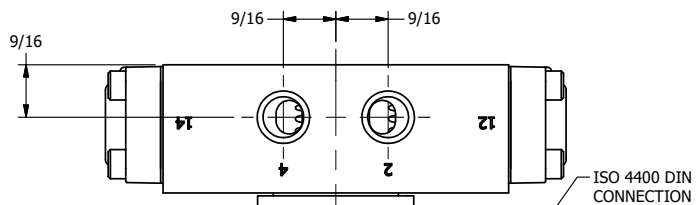

4

3

2

1

ISO 4400 DIN CONNECTION

B

B

A

A

1/4" NPTF PORTS  
5-PLACES

**AAA**  
PRODUCTS  
INTERNATIONAL

**AAA PRODUCTS  
INTERNATIONAL**  
7114 Harry Hines Blvd  
Dallas, TX 75235

TITLE: 1/4" SIDE PORT, SNGL SOL, 2 POS,  
SPRING RTRN, ISO 4400 DIN, 300 PSI  
HIGH PSI SOL