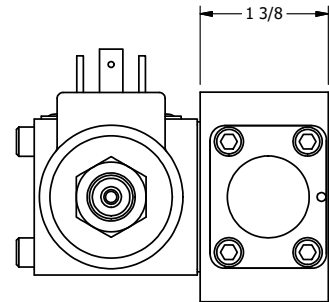

4

3

2

1

ISO 4400 DIN CONNECTION

B

B

A

A

1/4" NPTF PORTS  
5-PLACES

**AAA**  
PRODUCTS  
INTERNATIONAL

**AAA PRODUCTS  
INTERNATIONAL**  
7114 Harry Hines Blvd  
Dallas, TX 75235

TITLE: 1/4" SIDE PORT, SNGL SOL, 2 POS,  
SPRING RTRN, ISO 4400 DIN, 300 PSI  
HIGH PSI SOL