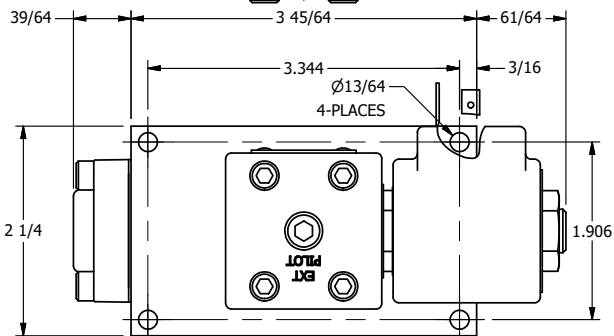

4

3

2

1

ISO 4400 DIN CONNECTION

B

B

A

A

1/4" NPTF PORTS  
5-PLACES

**AAA**  
PRODUCTS  
INTERNATIONAL

**AAA PRODUCTS  
INTERNATIONAL**  
7114 Harry Hines Blvd  
Dallas, TX 75235

TITLE: 1/4" SIDE PORT, SNGL SOL, 2 POS,  
SPRING RTRN, ISO 4400 DIN, 300 PSI  
HIGH PSI SOL

DRAWING NO.:  
DIM\_SO2EDV

THE INFORMATION CONTAINED WITHIN THIS DOCUMENT IS PROPRIETARY TO AAA PRODUCTS AND MAY NOT BE DISCLOSED WITHOUT PRIOR WRITTEN CONSENT

4

3

2

1