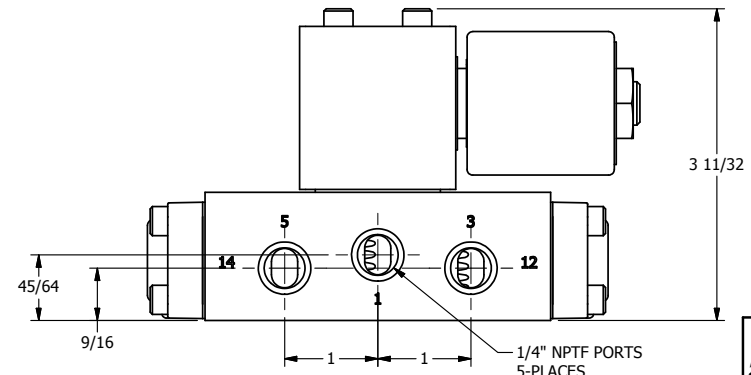

4

3

2

1

ISO 4400 DIN CONNECTION

A

A

1/4" NPTF PORTS  
5-PLACES

**AAA**  
PRODUCTS  
INTERNATIONAL

**AAA PRODUCTS  
INTERNATIONAL**  
7114 Harry Hines Blvd  
Dallas, TX 75235

TITLE: 1/4" SIDE PORT, SNGL SOL, 2 POS,  
SPRING RTRN, ISO 4400 DIN,  
1/8" NPTF SOL VENT

DRAWING NO.:  
DIM\_SO2EDT