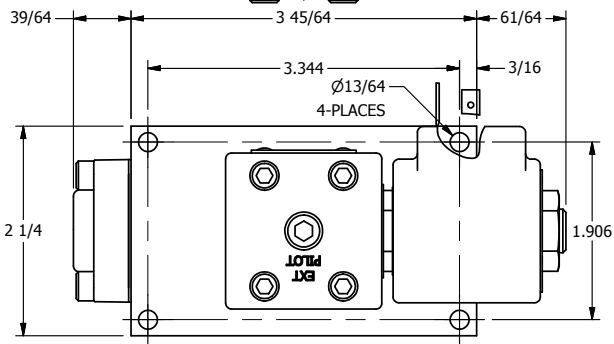

4

3

2

1

ISO 4400 DIN CONNECTION

A

A

1/4" NPTF PORTS  
5-PLACES

**AAA**  
PRODUCTS  
INTERNATIONAL

**AAA PRODUCTS  
INTERNATIONAL**  
7114 Harry Hines Blvd  
Dallas, TX 75235

TITLE: 1/4" SIDE PORT, SNGL SOL, 2 POS,  
SPRING RTRN, ISO 4400 DIN,  
1/8" NPTF SOL VENT

DRAWING NO.:  
DIM\_SO2EDT