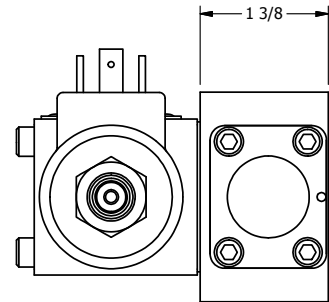

4

3

2

1

ISO 4400 DIN CONNECTION

A

A

1/4" NPTF PORTS  
5-PLACES

**AAA**  
PRODUCTS  
INTERNATIONAL

**AAA PRODUCTS  
INTERNATIONAL**  
7114 Harry Hines Blvd  
Dallas, TX 75235

TITLE: 1/4" SIDE PORT, SNGL SOL, 2 POS,  
SPRING RTRN, ISO 4400 DIN,  
1/8" NPTF SOL VENT

DRAWING NO.:  
DIM\_SO2EDT