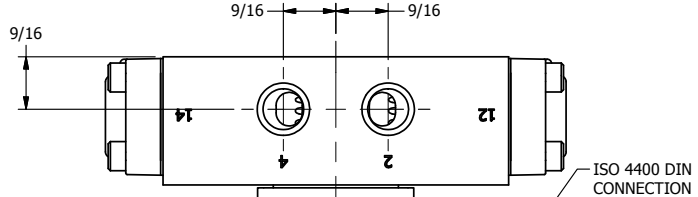

4

3

2

1

ISO 4400 DIN CONNECTION

A

A

1/4" NPTF PORTS  
5-PLACES

**AAA**  
PRODUCTS  
INTERNATIONAL

**AAA PRODUCTS  
INTERNATIONAL**  
7114 Harry Hines Blvd  
Dallas, TX 75235

TITLE: 1/4" SIDE PORT, SNGL SOL, 2 POS,  
SPRING RTRN, ISO 4400 DIN,  
1/8" NPTF SOL VENT

DRAWING NO.:  
DIM\_SO2EDT