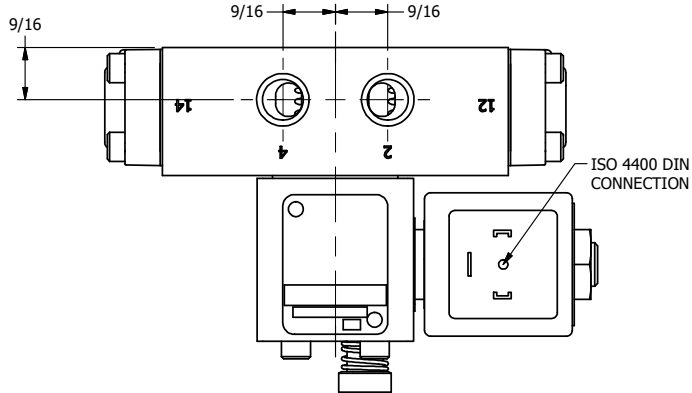

4

3

2

1

**AAA**  
PRODUCTS INTERNATIONAL  
7114 Harry Hines Blvd  
Dallas, TX 75235

TITLE: 1/4" SIDE PORT, SNGL SOL, 2 POS,  
SPRING RTRN, ISO 4400 DIN,  
LCKNG OVRD, TAPPED VENT

DRAWING NO.:  
DIM\_SO2EDOT