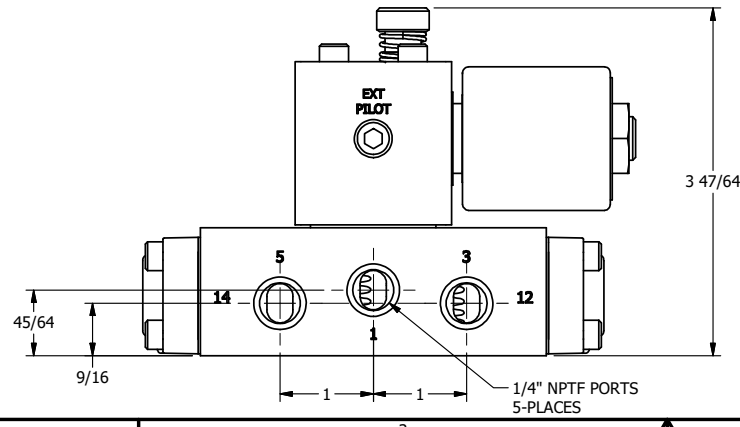

4

3

2

1

**AAA**  
PRODUCTS INTERNATIONAL  
7114 Harry Hines Blvd  
Dallas, TX 75235

TITLE: 1/4" SIDE PORT, SNGL SOL, 2 POS,  
SPRING RTRN, ISO 4400 DIN,  
LCKNG OVRD, TAPPED VENT

DRAWING NO.:  
DIM\_SO2EDOT