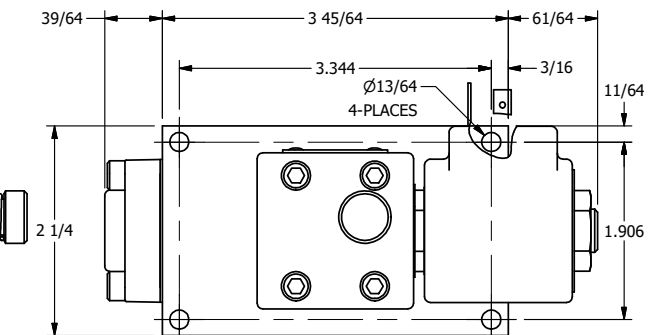

4

3

2

1

**AAA**  
PRODUCTS INTERNATIONAL  
7114 Harry Hines Blvd  
Dallas, TX 75235

TITLE: 1/4" SIDE PORT, SNGL SOL, 2 POS,  
SPRING RTRN, ISO 4400 DIN,  
LCKNG OVRD, TAPPED VENT

DRAWING NO.:  
DIM\_SO2EDOT