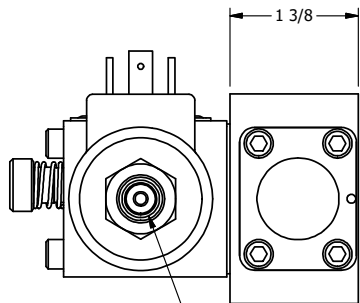

4

3

2

1

**AAA**  
PRODUCTS INTERNATIONAL  
7114 Harry Hines Blvd  
Dallas, TX 75235

TITLE: 1/4" SIDE PORT, SNGL SOL, 2 POS,  
SPRING RTRN, ISO 4400 DIN,  
LCKNG OVRD, TAPPED VENT

DRAWING NO.:  
DIM\_SO2EDOT