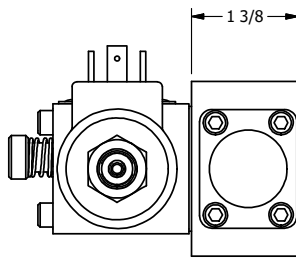

4

3

2

1

AAA
PRODUCTS
INTERNATIONAL

**AAA PRODUCTS
INTERNATIONAL**
7114 Harry Hines Blvd
Dallas, TX 75235

TITLE: 1/4" SIDE PORT, SNGL SOL, 2 POS,
SPR RTRN, ISO 4400 DIN,
PUSH OVRD, SPL OVRD

DRAWING NO.:
DIM_SO2EDOPOS