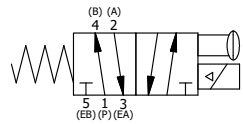

4

3

2

1

AAA
PRODUCTS
INTERNATIONAL

**AAA PRODUCTS
INTERNATIONAL**
7114 Harry Hines Blvd
Dallas, TX 75235

TITLE: 1/4" SIDE PORT, SNGL SOL, 2 POS,
SPR RTRN, ISO 4400 DIN,
PUSH OVRD, SPL OVRD

DRAWING NO.:
DIM_SO2EDOPOS