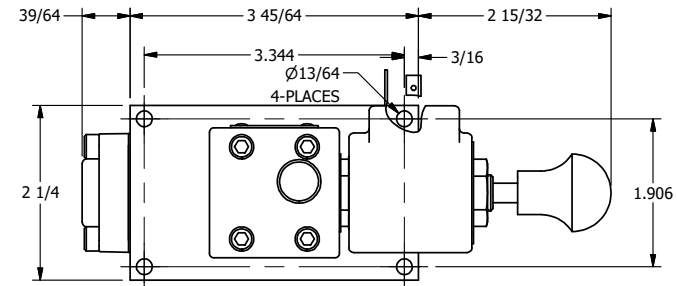

4

3

2

1

AAA
PRODUCTS
INTERNATIONAL

**AAA PRODUCTS
INTERNATIONAL**
7114 Harry Hines Blvd
Dallas, TX 75235

TITLE: 1/4" SIDE PORT, SNGL SOL, 2 POS,
SPR RTRN, ISO 4400 DIN,
PUSH OVRD, SPL OVRD

DRAWING NO.:
DIM_SO2EDOPOS