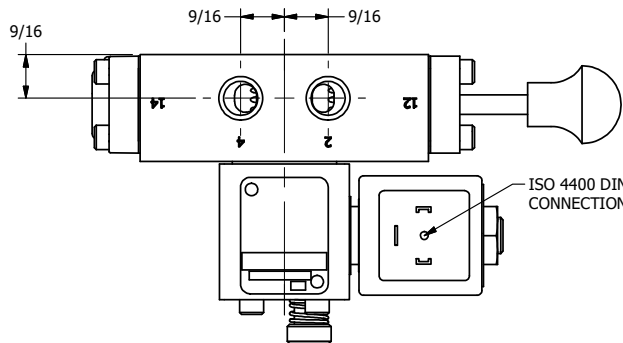

4

3

2

1

AAA
PRODUCTS
INTERNATIONAL

**AAA PRODUCTS
INTERNATIONAL**
7114 Harry Hines Blvd
Dallas, TX 75235

TITLE: 1/4" SIDE PORT, SNGL SOL, 2 POS,
SPR RTRN, ISO 4400 DIN,
PUSH OVRD, SPL OVRD

DRAWING NO.:
DIM_SO2EDOPOS