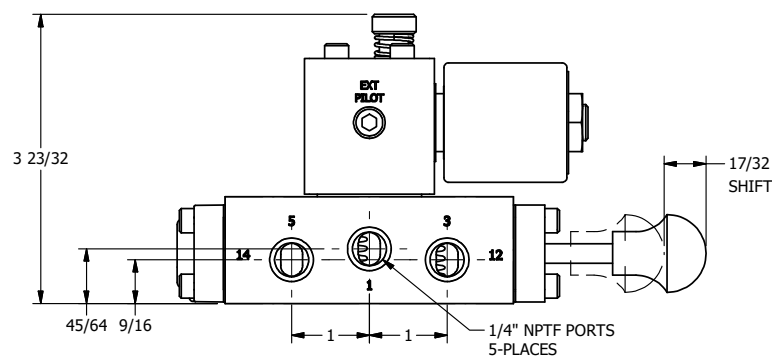

4

3

2

1

AAA
PRODUCTS
INTERNATIONAL

**AAA PRODUCTS
INTERNATIONAL**
7114 Harry Hines Blvd
Dallas, TX 75235

TITLE: 1/4" SIDE PORT, SNGL SOL, 2 POS,
SPR RTRN, ISO 4400 DIN,
PUSH OVRD, SPL OVRD

DRAWING NO.:
DIM_SO2EDOPOS