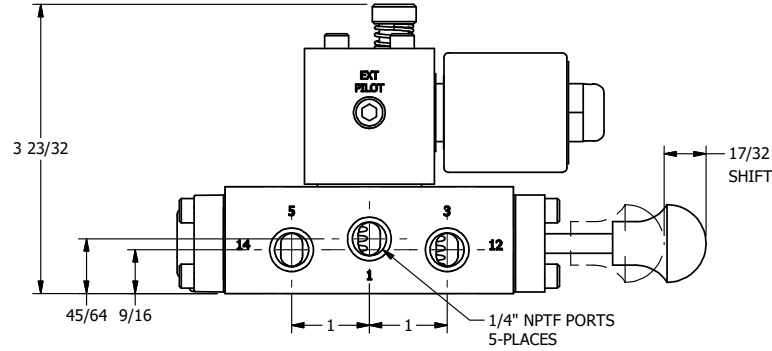

4

3

2

1

4

3

2

AAA
PRODUCTS
INTERNATIONAL

**AAA PRODUCTS
INTERNATIONAL**
7114 Harry Hines Blvd
Dallas, TX 75235

TITLE: 1/4" SIDE PORT, SNGL SOL, 2 POS,
SPR RTRN, ISO 4400 DIN,
PUSH OVRD, EXCLDR, SPL OVRD

DRAWING NO.:
DIM_S02EDOPLOS

THE INFORMATION CONTAINED WITHIN THIS DOCUMENT IS PROPRIETARY TO AAA PRODUCTS AND MAY NOT BE DISCLOSED WITHOUT PRIOR WRITTEN CONSENT