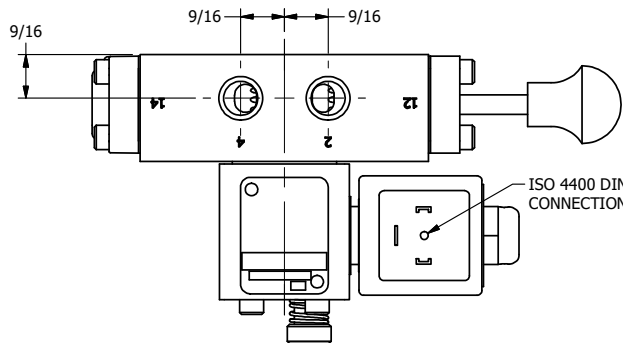

4

3

2

1

4

3

2

AAA
PRODUCTS
INTERNATIONAL

**AAA PRODUCTS
INTERNATIONAL**
7114 Harry Hines Blvd
Dallas, TX 75235

TITLE: 1/4" SIDE PORT, SNGL SOL, 2 POS,
SPR RTRN, ISO 4400 DIN,
PUSH OVRD, EXCLDR, SPL OVRD

DRAWING NO.:
DIM_S02EDOPLOS

THE INFORMATION CONTAINED WITHIN THIS DOCUMENT IS PROPRIETARY TO AAA PRODUCTS AND MAY NOT BE DISCLOSED WITHOUT PRIOR WRITTEN CONSENT