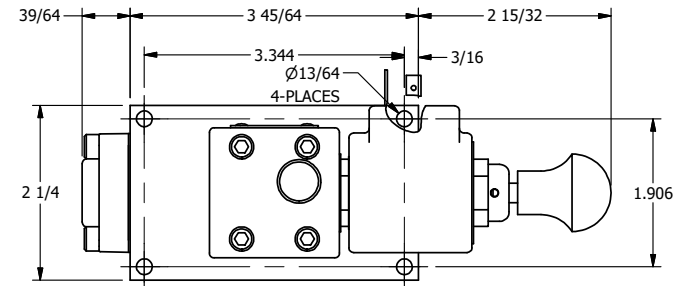

4

3

2

1

4

3

2

AAA
PRODUCTS
INTERNATIONAL

**AAA PRODUCTS
INTERNATIONAL**
7114 Harry Hines Blvd
Dallas, TX 75235

TITLE: 1/4" SIDE PORT, SNGL SOL, 2 POS,
SPR RTRN, ISO 4400 DIN,
PUSH OVRD, EXCLDR, SPL OVRD

DRAWING NO.:
DIM_S02EDOPLOS

THE INFORMATION CONTAINED WITHIN THIS DOCUMENT IS PROPRIETARY TO AAA PRODUCTS AND MAY NOT BE DISCLOSED WITHOUT PRIOR WRITTEN CONSENT