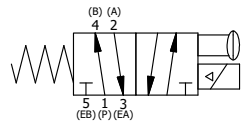

4

3

2

1

1/8" NPTF TAPPED VENT

**AAA**  
PRODUCTS  
INTERNATIONAL

**AAA PRODUCTS INTERNATIONAL**  
7114 Harry Hines Blvd  
Dallas, TX 75235

TITLE: 1/4" SIDE PORT, SNGL SOL, 2 POS,  
SPR RTRN, ISO 4400 DIN, 120/60,  
N-LCKNG OVRD, TPD VENT, SPL OVRD