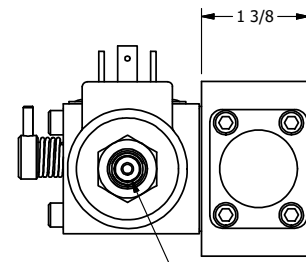

4

3

2

1

1/8" NPTF TAPPED VENT

**AAA**  
PRODUCTS  
INTERNATIONAL

**AAA PRODUCTS INTERNATIONAL**  
7114 Harry Hines Blvd  
Dallas, TX 75235

TITLE: 1/4" SIDE PORT, SNGL SOL, 2 POS,  
SPR RTRN, ISO 4400 DIN, 120/60,  
N-LCKNG OVRD, TPD VENT, SPL OVRD

DRAWING NO.:  
DIM\_SO2EDONTOS

THE INFORMATION CONTAINED WITHIN THIS DOCUMENT IS PROPRIETARY TO AAA PRODUCTS AND MAY NOT BE DISCLOSED WITHOUT PRIOR WRITTEN CONSENT

4

3

2

B

B

A