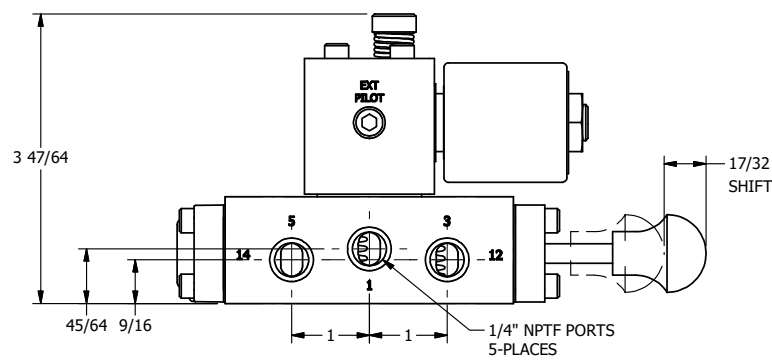

4

3

2

1

1/8" NPTF TAPPED VENT

**AAA**  
PRODUCTS  
INTERNATIONAL

**AAA PRODUCTS INTERNATIONAL**  
7114 Harry Hines Blvd  
Dallas, TX 75235

TITLE: 1/4" SIDE PORT, SNGL SOL, 2 POS,  
SPR RTRN, ISO 4400 DIN, 120/60,  
N-LCKNG OVRD, TPD VENT, SPL OVRD