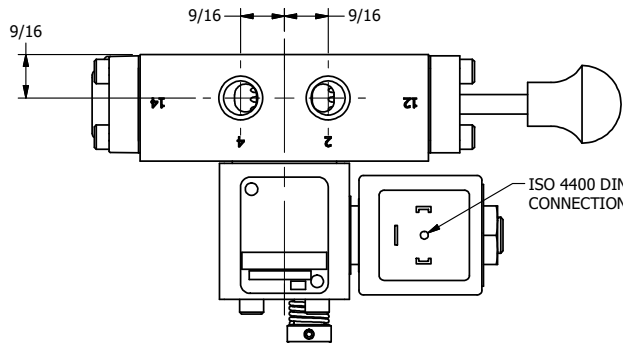

4

3

2

1

1/8" NPTF TAPPED VENT

**AAA**  
PRODUCTS  
INTERNATIONAL

**AAA PRODUCTS INTERNATIONAL**  
7114 Harry Hines Blvd  
Dallas, TX 75235

TITLE: 1/4" SIDE PORT, SNGL SOL, 2 POS,  
SPR RTRN, ISO 4400 DIN, 120/60,  
N-LCKNG OVRD, TPD VENT, SPL OVRD