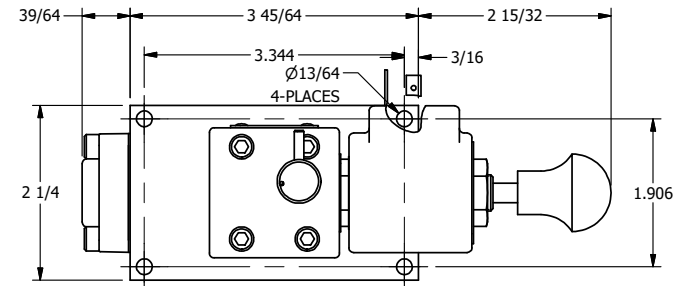

4

3

2

1

1/8" NPTF TAPPED VENT

**AAA**  
PRODUCTS  
INTERNATIONAL

**AAA PRODUCTS INTERNATIONAL**  
7114 Harry Hines Blvd  
Dallas, TX 75235

TITLE: 1/4" SIDE PORT, SNGL SOL, 2 POS,  
SPR RTRN, ISO 4400 DIN, 120/60,  
N-LCKNG OVRD, TPD VENT, SPL OVRD

DRAWING NO.:  
DIM\_SO2EDONTOS

THE INFORMATION CONTAINED WITHIN THIS DOCUMENT IS PROPRIETARY TO AAA PRODUCTS AND MAY NOT BE DISCLOSED WITHOUT PRIOR WRITTEN CONSENT

4

3

2

B

B

A