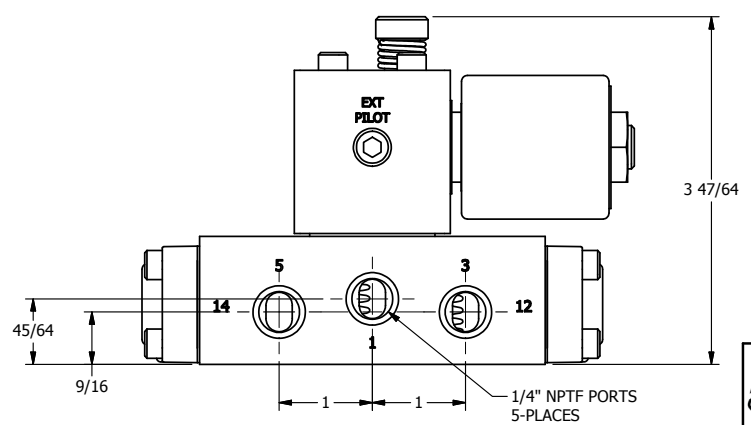

4

3

2

1

ISO 4400 DIN CONNECTION

1/4" NPTF PORTS 5-PLACES

**AAA**  
PRODUCTS INTERNATIONAL

**AAA PRODUCTS INTERNATIONAL**  
7114 Harry Hines Blvd  
Dallas, TX 75235

TITLE: 1/4" SIDE PORT, SNGL SOL, 2 POS,  
SPRING RTRN, ISO 4400 DIN,  
NON-LCKNG OVRD

DRAWING NO.:  
DIM\_SO2EDON

THE INFORMATION CONTAINED WITHIN THIS DOCUMENT IS PROPRIETARY TO AAA PRODUCTS AND MAY NOT BE DISCLOSED WITHOUT PRIOR WRITTEN CONSENT