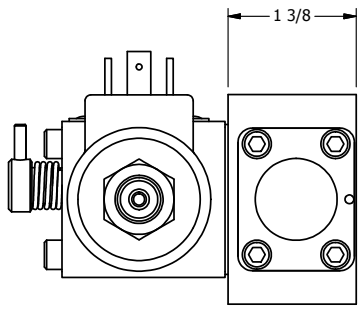

4

3

2

1

ISO 4400 DIN CONNECTION

1/4" NPTF PORTS 5-PLACES

**AAA**  
PRODUCTS INTERNATIONAL

**AAA PRODUCTS INTERNATIONAL**  
7114 Harry Hines Blvd  
Dallas, TX 75235

TITLE: 1/4" SIDE PORT, SNGL SOL, 2 POS,  
SPRING RTRN, ISO 4400 DIN,  
NON-LCKNG OVRD

DRAWING NO.:  
DIM\_SO2EDON

THE INFORMATION CONTAINED WITHIN THIS DOCUMENT IS PROPRIETARY TO AAA PRODUCTS AND MAY NOT BE DISCLOSED WITHOUT PRIOR WRITTEN CONSENT