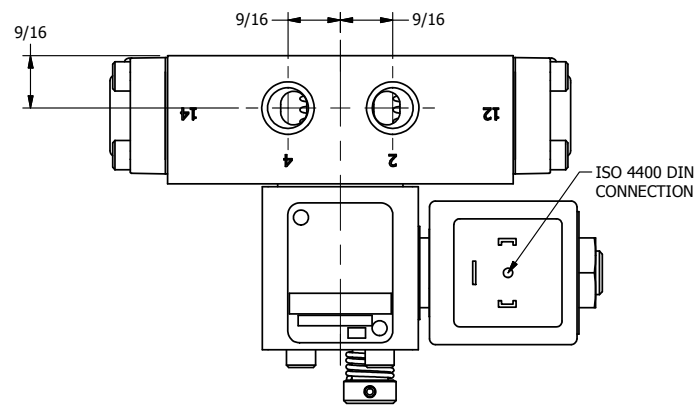

4

3

2

1

ISO 4400 DIN CONNECTION

1/4" NPTF PORTS 5-PLACES

**AAA**  
PRODUCTS INTERNATIONAL

**AAA PRODUCTS INTERNATIONAL**  
7114 Harry Hines Blvd  
Dallas, TX 75235

TITLE: 1/4" SIDE PORT, SNGL SOL, 2 POS,  
SPRING RTRN, ISO 4400 DIN,  
NON-LCKNG OVRD

DRAWING NO.:  
DIM\_SO2EDON

THE INFORMATION CONTAINED WITHIN THIS DOCUMENT IS PROPRIETARY TO AAA PRODUCTS AND MAY NOT BE DISCLOSED WITHOUT PRIOR WRITTEN CONSENT