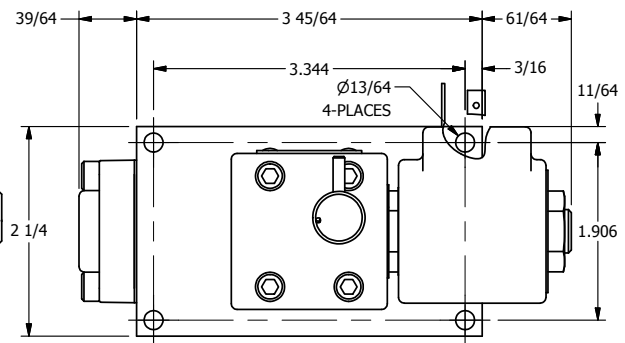

4

3

2

1

ISO 4400 DIN CONNECTION

1/4" NPTF PORTS 5-PLACES

**AAA**  
PRODUCTS INTERNATIONAL

**AAA PRODUCTS INTERNATIONAL**  
7114 Harry Hines Blvd  
Dallas, TX 75235

TITLE: 1/4" SIDE PORT, SNGL SOL, 2 POS,  
SPRING RTRN, ISO 4400 DIN,  
NON-LCKNG OVRD

DRAWING NO.:  
DIM\_SO2EDON

THE INFORMATION CONTAINED WITHIN THIS DOCUMENT IS PROPRIETARY TO AAA PRODUCTS AND MAY NOT BE DISCLOSED WITHOUT PRIOR WRITTEN CONSENT