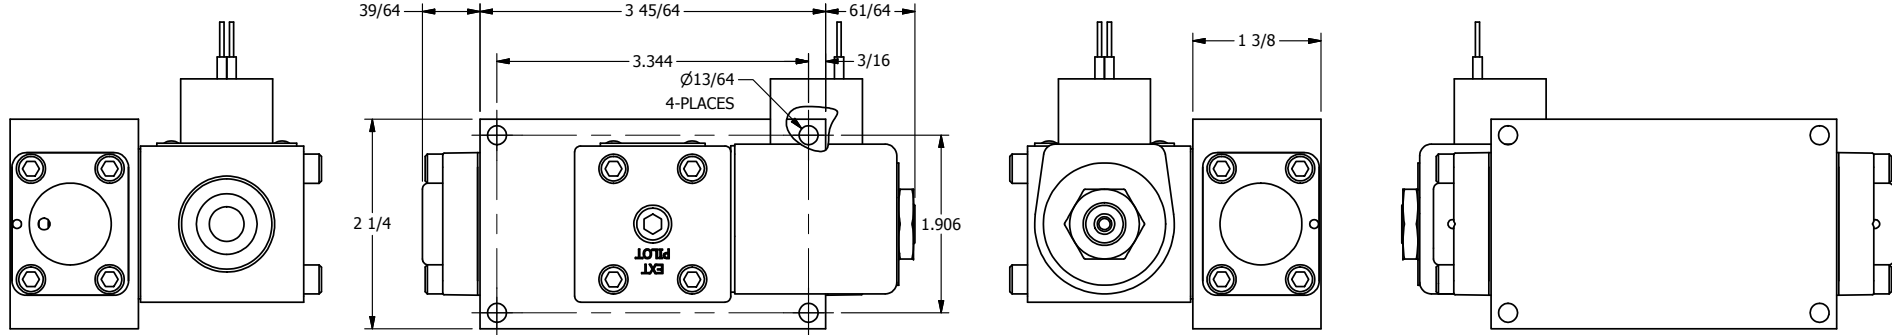

4

3

2

1

**AAA**  
PRODUCTS  
INTERNATIONAL

**AAA PRODUCTS  
INTERNATIONAL**  
7114 Harry Hines Blvd  
Dallas, TX 75235

TITLE: 1/4" SIDE PORT, SNGL SOL, 2 POS,  
SPRING RTRN, CLASSIC SOL

DRAWING NO.:  
DIM\_SO2