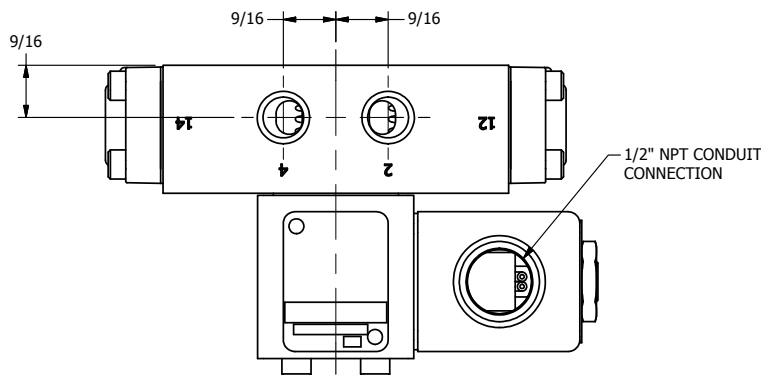

4

3

2

1

**AAA**  
PRODUCTS  
INTERNATIONAL

**AAA PRODUCTS  
INTERNATIONAL**  
7114 Harry Hines Blvd  
Dallas, TX 75235

TITLE: 1/4" SIDE PORT, SNGL SOL, 2 POS,  
SPRING RTRN, CLASSIC SOL

DRAWING NO.:  
DIM\_SO2