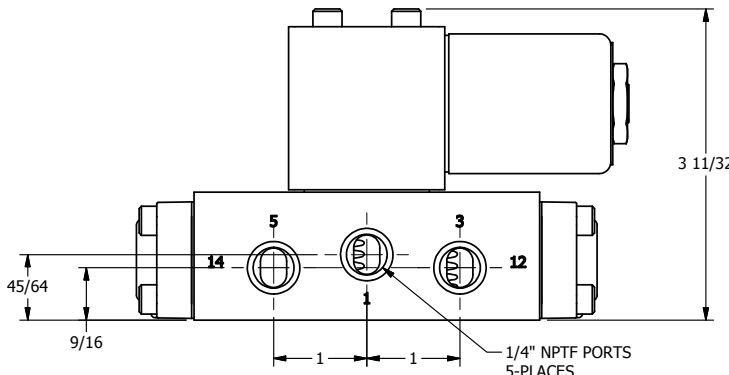

4

3

2

1

**AAA**  
PRODUCTS  
INTERNATIONAL

**AAA PRODUCTS  
INTERNATIONAL**  
7114 Harry Hines Blvd  
Dallas, TX 75235

TITLE: 1/4" SIDE PORT, SNGL SOL, 2 POS,  
SPRING RTRN, CLASSIC SOL

DRAWING NO.:  
DIM\_SO2