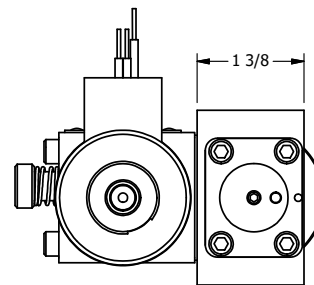

4

3

2

1

**AAA**  
PRODUCTS  
INTERNATIONAL

**AAA PRODUCTS INTERNATIONAL**  
7114 Harry Hines Blvd  
Dallas, TX 75235

TITLE: 5/8" SIDE PORT, SNGL SOL, 2 POS,  
SPR RTRN, EXPL PROOF,  
PUSH OVRD, PALM ASSIST

PART NO.:  
DIM\_SAK3XOP