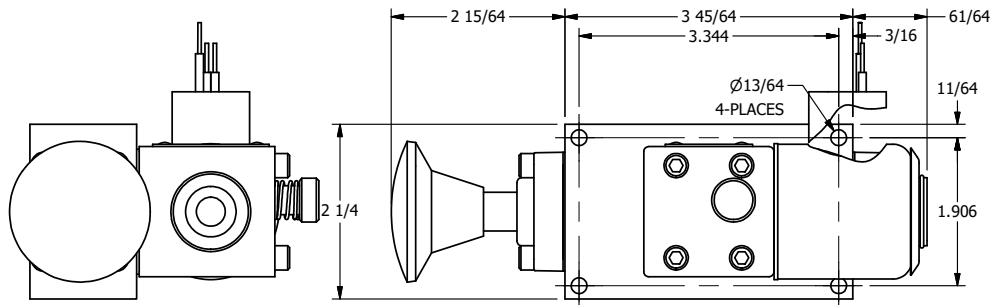

4

3

2

1

**AAA**  
PRODUCTS  
INTERNATIONAL

**AAA PRODUCTS INTERNATIONAL**  
7114 Harry Hines Blvd  
Dallas, TX 75235

TITLE: 5/8" SIDE PORT, SNGL SOL, 2 POS,  
SPR RTRN, EXPL PROOF,  
PUSH OVRD, PALM ASSIST

PART NO.:  
DIM\_SAK3XOP