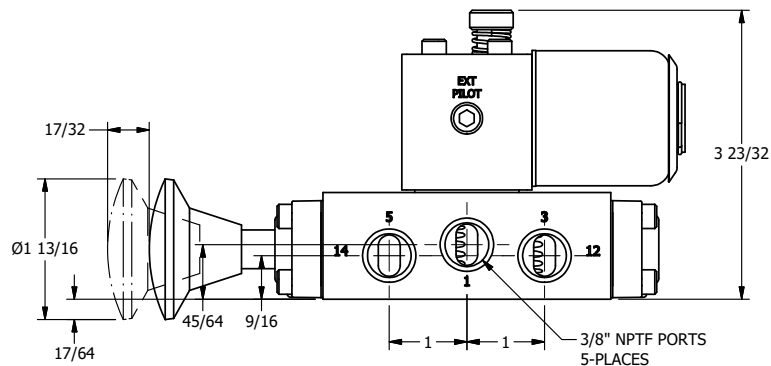

4

3

2

1

**AAA**  
PRODUCTS  
INTERNATIONAL

**AAA PRODUCTS INTERNATIONAL**  
7114 Harry Hines Blvd  
Dallas, TX 75235

TITLE: 5/8" SIDE PORT, SNGL SOL, 2 POS,  
SPR RTRN, EXPL PROOF,  
PUSH OVRD, PALM ASSIST

PART NO.:  
DIM\_SAK3XOP