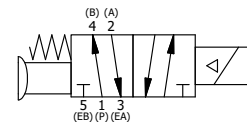

4

3

2

1

**AAA**  
PRODUCTS  
INTERNATIONAL

**AAA PRODUCTS INTERNATIONAL**  
7114 Harry Hines Blvd  
Dallas, TX 75235

TITLE: 5/8" SIDE PORT, SNGL SOL, 2 POS,  
SPR RTRN, EXPL PROOF,  
PUSH OVRD, PALM ASSIST

PART NO.:  
DIM\_SAK3XOP