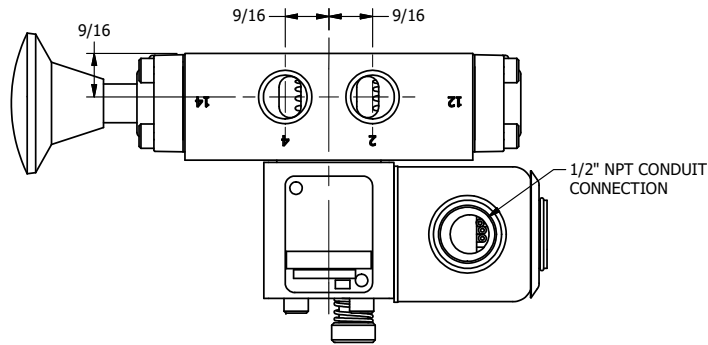

4

3

2

1

**AAA**  
PRODUCTS  
INTERNATIONAL

**AAA PRODUCTS INTERNATIONAL**  
7114 Harry Hines Blvd  
Dallas, TX 75235

TITLE: 5/8" SIDE PORT, SNGL SOL, 2 POS,  
SPR RTRN, EXPL PROOF,  
PUSH OVRD, PALM ASSIST

PART NO.:  
DIM\_SAK3XOP