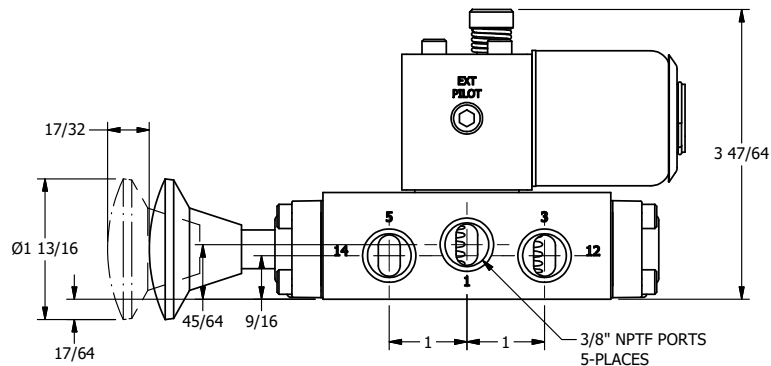

4

3

2

1

1/2" NPT CONDUIT CONNECTION

3/8" NPTF PORTS 5-PLACES

AAA
PRODUCTS
INTERNATIONAL

AAA PRODUCTS INTERNATIONAL
7114 Harry Hines Blvd
Dallas, TX 75235

TITLE: 5/8" SIDE PORT, SNGL SOL, 2 POS,
SPR RTRN, EXPL PROOF,
NON-LCKNG OVRD, PALM ASSIST

PART NO.:
DIM_SAK3XON

4

3

2

1

THE INFORMATION CONTAINED WITHIN THIS DOCUMENT IS PROPRIETARY TO AAA PRODUCTS AND MAY NOT BE DISCLOSED WITHOUT PRIOR WRITTEN CONSENT