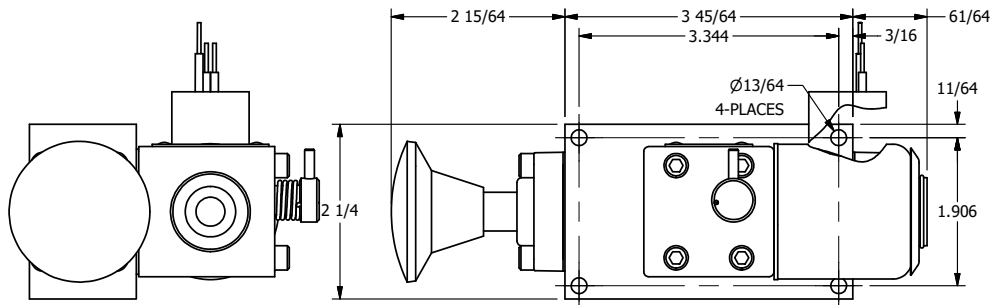

4

3

2

1

1/2" NPT CONDUIT CONNECTION

3/8" NPTF PORTS 5-PLACES

AAA
PRODUCTS
INTERNATIONAL

AAA PRODUCTS INTERNATIONAL
7114 Harry Hines Blvd
Dallas, TX 75235

TITLE: 5/8" SIDE PORT, SNGL SOL, 2 POS,
SPR RTRN, EXPL PROOF,
NON-LCKNG OVRD, PALM ASSIST

PART NO.:
DIM_SAK3XON

4

3

2

1

THE INFORMATION CONTAINED WITHIN THIS DOCUMENT IS PROPRIETARY TO AAA PRODUCTS AND MAY NOT BE DISCLOSED WITHOUT PRIOR WRITTEN CONSENT