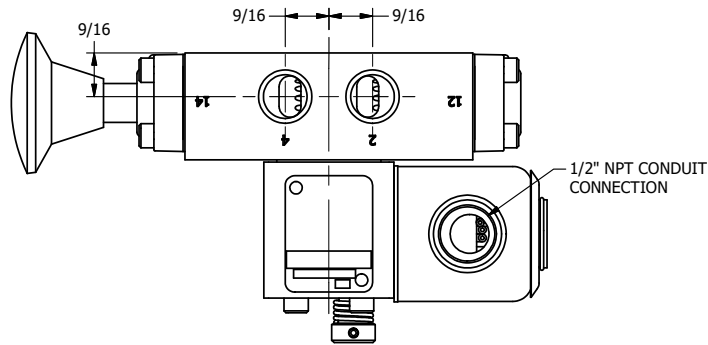

4

3

2

1

1/2" NPT CONDUIT CONNECTION

3/8" NPTF PORTS 5-PLACES

AAA
PRODUCTS
INTERNATIONAL

AAA PRODUCTS INTERNATIONAL
7114 Harry Hines Blvd
Dallas, TX 75235

TITLE: 5/8" SIDE PORT, SNGL SOL, 2 POS,
SPR RTRN, EXPL PROOF,
NON-LCKNG OVRD, PALM ASSIST

PART NO.:
DIM_SAK3XON

4

3

2

1

THE INFORMATION CONTAINED WITHIN THIS DOCUMENT IS PROPRIETARY TO AAA PRODUCTS AND MAY NOT BE DISCLOSED WITHOUT PRIOR WRITTEN CONSENT