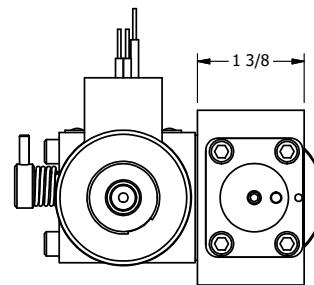

4

3

2

1

1/2" NPT CONDUIT CONNECTION

3/8" NPTF PORTS 5-PLACES

AAA
PRODUCTS
INTERNATIONAL

AAA PRODUCTS INTERNATIONAL
7114 Harry Hines Blvd
Dallas, TX 75235

TITLE: 5/8" SIDE PORT, SNGL SOL, 2 POS,
SPR RTRN, EXPL PROOF,
NON-LCKNG OVRD, PALM ASSIST

PART NO.:
DIM_SAK3XON

4

3

2

1

THE INFORMATION CONTAINED WITHIN THIS DOCUMENT IS PROPRIETARY TO AAA PRODUCTS AND MAY NOT BE DISCLOSED WITHOUT PRIOR WRITTEN CONSENT