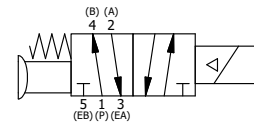

4

3

2

1

1/2" NPT CONDUIT CONNECTION

3/8" NPTF PORTS 5-PLACES

AAA
PRODUCTS
INTERNATIONAL

AAA PRODUCTS INTERNATIONAL
7114 Harry Hines Blvd
Dallas, TX 75235

TITLE: 5/8" SIDE PORT, SNGL SOL, 2 POS,
SPR RTRN, EXPL PROOF,
NON-LCKNG OVRD, PALM ASSIST

PART NO.:
DIM_SAK3XON

4

3

2

1

THE INFORMATION CONTAINED WITHIN THIS DOCUMENT IS PROPRIETARY TO AAA PRODUCTS AND MAY NOT BE DISCLOSED WITHOUT PRIOR WRITTEN CONSENT