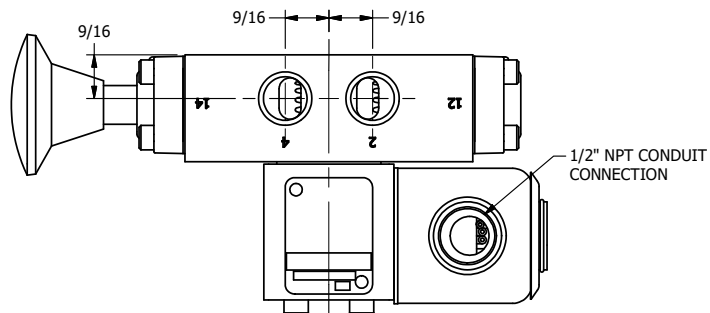

4

3

2

1

**AAA**  
PRODUCTS  
INTERNATIONAL

**AAA PRODUCTS INTERNATIONAL**  
7114 Harry Hines Blvd  
Dallas, TX 75235

TITLE: 3/8" SIDE PORT, SNGL SOL, 2 POS,  
SPR RTRN, EXPL PROOF,  
PALM ASSIST

PART NO.:  
DIM\_SAK3X