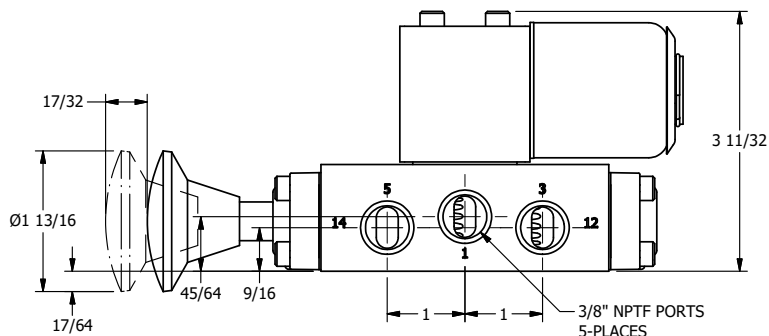

4

3

2

1

**AAA**  
PRODUCTS  
INTERNATIONAL

**AAA PRODUCTS INTERNATIONAL**  
7114 Harry Hines Blvd  
Dallas, TX 75235

TITLE: 3/8" SIDE PORT, SNGL SOL, 2 POS,  
SPR RTRN, EXPL PROOF,  
PALM ASSIST

PART NO.:  
DIM\_SAK3X