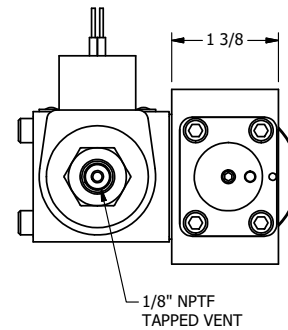

4

3

2

1

AAA
PRODUCTS
INTERNATIONAL

AAA PRODUCTS INTERNATIONAL
7114 Harry Hines Blvd
Dallas, TX 75235

TITLE: 5/8" SIDE PORT, SNGL SOL, 2 POS, SPR RTRN, CLASSIC SOL, TPD VENT, PALM ASSIST

PART NO.: DIM_SAK3T