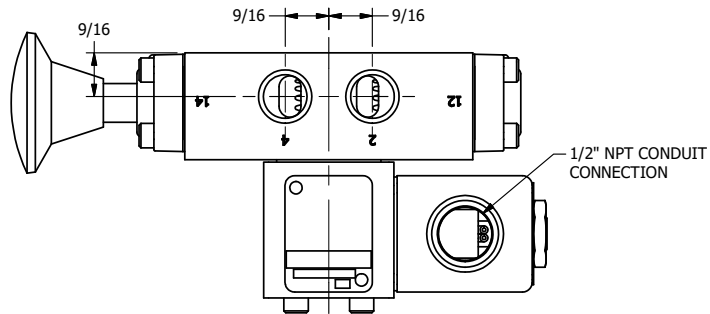

4

3

2

1

AAA
PRODUCTS
INTERNATIONAL

AAA PRODUCTS INTERNATIONAL
7114 Harry Hines Blvd
Dallas, TX 75235

TITLE: 5/8" SIDE PORT, SNGL SOL, 2 POS, SPR RTRN, CLASSIC SOL, TPD VENT, PALM ASSIST

PART NO.: DIM_SAK3T