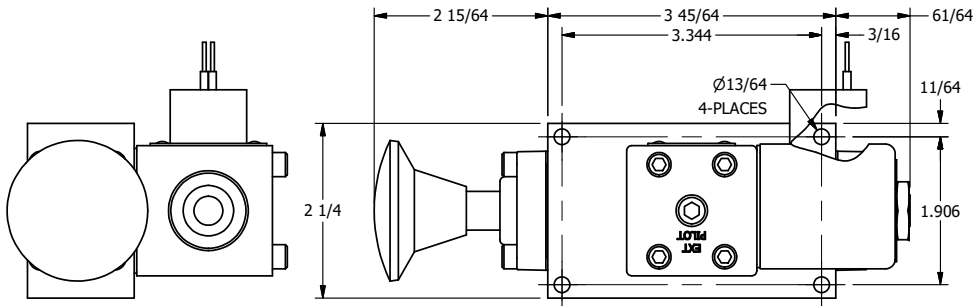

4

3

2

1

AAA
PRODUCTS
INTERNATIONAL

AAA PRODUCTS INTERNATIONAL
7114 Harry Hines Blvd
Dallas, TX 75235

TITLE: 5/8" SIDE PORT, SNGL SOL, 2 POS, SPR RTRN, CLASSIC SOL, TPD VENT, PALM ASSIST

PART NO.: DIM_SAK3T