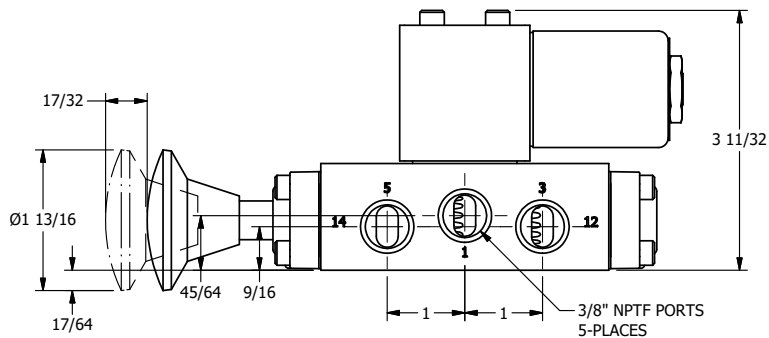

4

3

2

1

AAA
PRODUCTS
INTERNATIONAL

AAA PRODUCTS INTERNATIONAL
7114 Harry Hines Blvd
Dallas, TX 75235

TITLE: 5/8" SIDE PORT, SNGL SOL, 2 POS, SPR RTRN, CLASSIC SOL, TPD VENT, PALM ASSIST

PART NO.: DIM_SAK3T