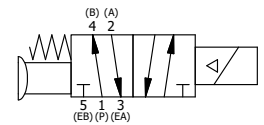

4

3

2

1

AAA
PRODUCTS
INTERNATIONAL

AAA PRODUCTS INTERNATIONAL
7114 Harry Hines Blvd
Dallas, TX 75235

TITLE: 5/8" SIDE PORT, SNGL SOL, 2 POS, SPR RTRN, CLASSIC SOL, TPD VENT, PALM ASSIST

PART NO.: DIM_SAK3T