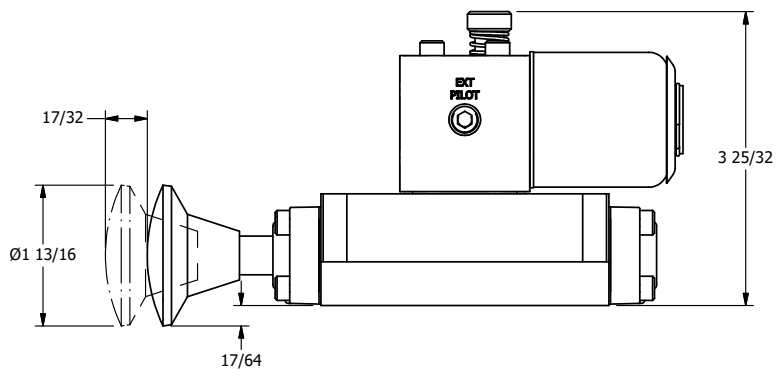

4

3

2

1

**AAA**  
PRODUCTS  
INTERNATIONAL

**AAA PRODUCTS INTERNATIONAL**  
7114 Harry Hines Blvd  
Dallas, TX 75235

TITLE 5/8" SUBPLATE, SNGL SOL, 2 POS,  
SPR RTRN, EXPL PROOF,  
PUSH OVRD, PALM ASSIST

DRAWING NO.:  
DIM\_SAK3PXOP