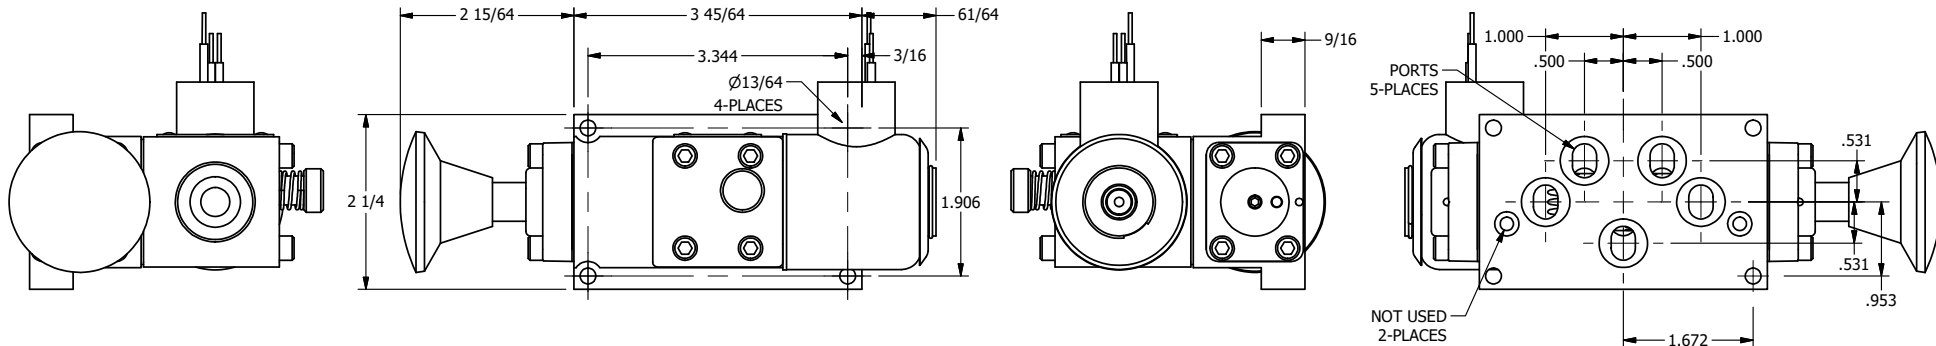

4

3

2

1

**AAA**  
PRODUCTS  
INTERNATIONAL

**AAA PRODUCTS INTERNATIONAL**  
7114 Harry Hines Blvd  
Dallas, TX 75235

TITLE 5/8" SUBPLATE, SNGL SOL, 2 POS,  
SPR RTRN, EXPL PROOF,  
PUSH OVRD, PALM ASSIST

DRAWING NO.:  
DIM\_SAK3PXOP