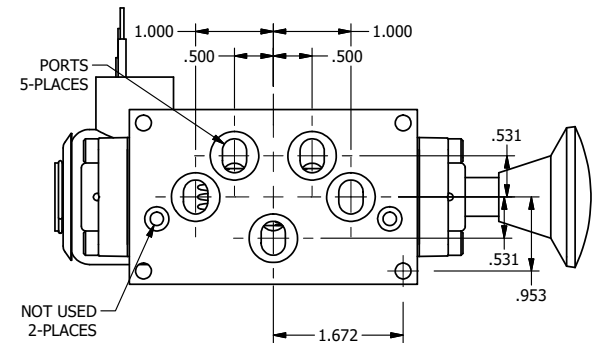

4

3

2

1

AAA
PRODUCTS
INTERNATIONAL

**AAA PRODUCTS
INTERNATIONAL**
7114 Harry Hines Blvd
Dallas, TX 75235

TITLE 5/8" SUBPLATE, SNGL SOL, 2 POS,
SPR RTRN, EXPL PROOF,
PALM ASSIST

DRAWING NO.:
DIM_SAK3PX