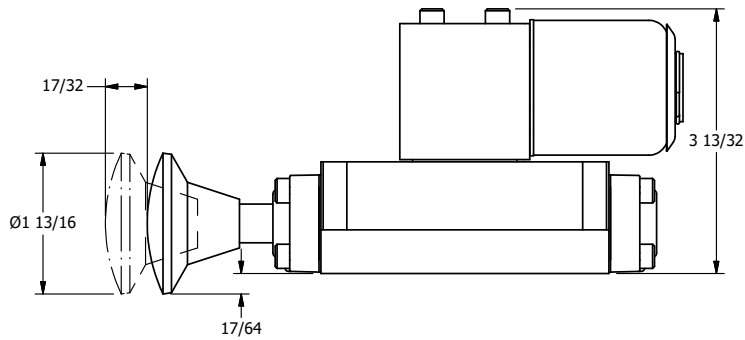

4

3

2

1

AAA
PRODUCTS
INTERNATIONAL

**AAA PRODUCTS
INTERNATIONAL**
7114 Harry Hines Blvd
Dallas, TX 75235

TITLE 5/8" SUBPLATE, SNGL SOL, 2 POS,
SPR RTRN, EXPL PROOF,
PALM ASSIST

DRAWING NO.:
DIM_SAK3PX