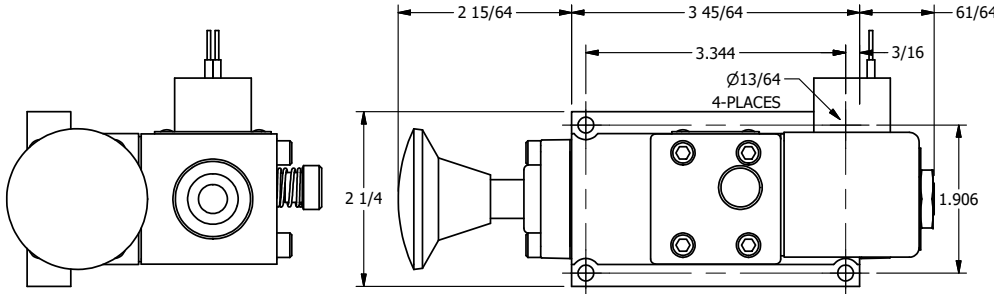

4

3

2

1

AAA
PRODUCTS
INTERNATIONAL

AAA PRODUCTS INTERNATIONAL
7114 Harry Hines Blvd
Dallas, TX 75235

TITLE 5/8" SUBPLATE, SNGL SOL, 2 POS,
SPR RTRN, CLASSIC SOL,
LCKNG OVRD, TPD VENT, PALM ASSIST

DRAWING NO.:
DIM_SAK3POT