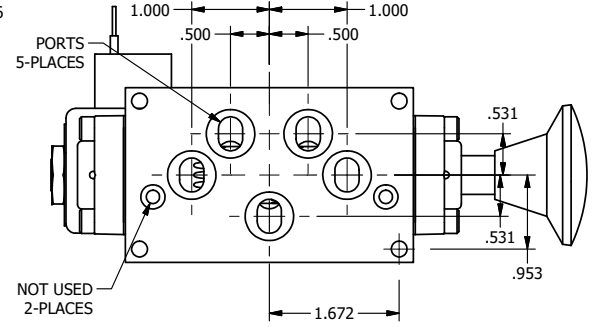

4

3

2

1

AAA
PRODUCTS
INTERNATIONAL

AAA PRODUCTS INTERNATIONAL
7114 Harry Hines Blvd
Dallas, TX 75235

TITLE 5/8" SUBPLATE, SNGL SOL, 2 POS,
SPR RTRN, CLASSIC SOL,
LCKNG OVRD, TPD VENT, PALM ASSIST

DRAWING NO.:
DIM_SAK3POT