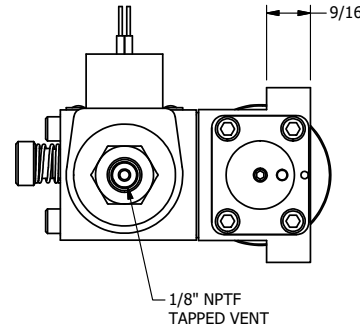

4

3

2

1

AAA
PRODUCTS
INTERNATIONAL

AAA PRODUCTS INTERNATIONAL
7114 Harry Hines Blvd
Dallas, TX 75235

TITLE 5/8" SUBPLATE, SNGL SOL, 2 POS,
SPR RTRN, CLASSIC SOL,
LCKNG OVRD, TPD VENT, PALM ASSIST

DRAWING NO.:
DIM_SAK3POT