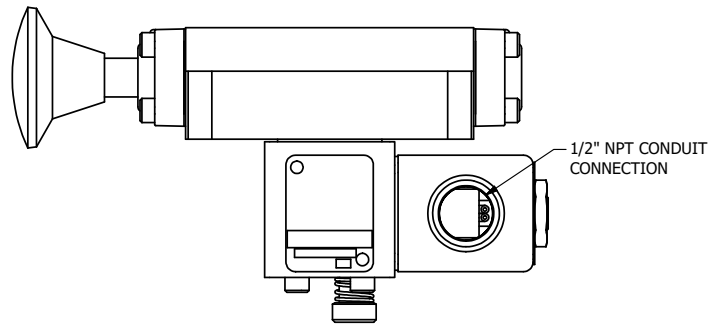

4

3

2

1

AAA
PRODUCTS
INTERNATIONAL

AAA PRODUCTS INTERNATIONAL
7114 Harry Hines Blvd
Dallas, TX 75235

TITLE 5/8" SUBPLATE, SNGL SOL, 2 POS,
SPR RTRN, CLASSIC SOL,
LCKNG OVRD, TPD VENT, PALM ASSIST

DRAWING NO.:
DIM_SAK3POT