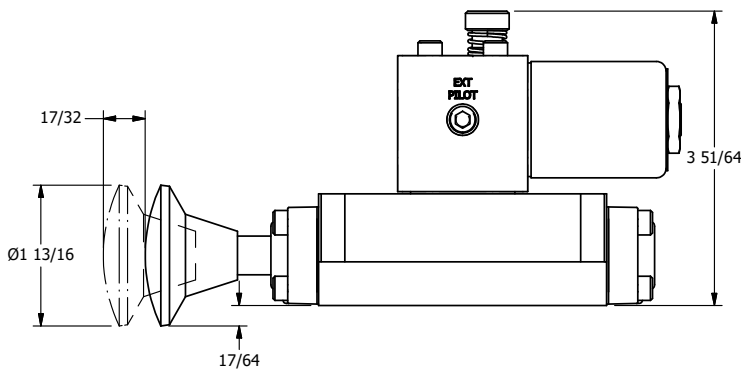

4

3

2

1

AAA
PRODUCTS
INTERNATIONAL

AAA PRODUCTS INTERNATIONAL
7114 Harry Hines Blvd
Dallas, TX 75235

TITLE 5/8" SUBPLATE, SNGL SOL, 2 POS,
SPR RTRN, CLASSIC SOL,
LCKNG OVRD, TPD VENT, PALM ASSIST

DRAWING NO.:
DIM_SAK3POT