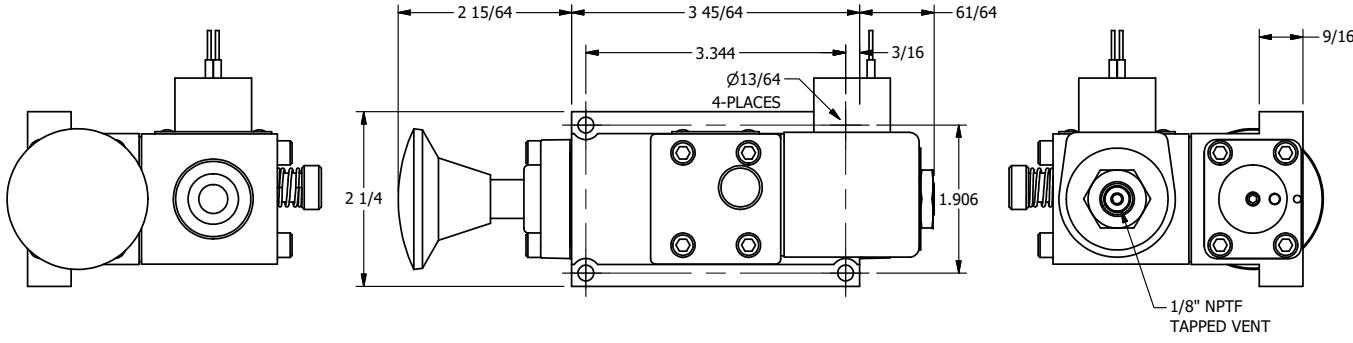

4

3

2

1

4

3

2

1

AAA
PRODUCTS
INTERNATIONAL

AAA PRODUCTS INTERNATIONAL
7114 Harry Hines Blvd
Dallas, TX 75235

TITLE 5/8" SUBPLATE, SNGL SOL, 2 POS,
SPR RTRN, CLASSIC SOL,
PUSH OVRD, TPD VENT, PALM AST

DRAWING NO.:
DIM_SAK3POPT

THE INFORMATION CONTAINED WITHIN THIS DOCUMENT IS PROPRIETARY TO AAA PRODUCTS AND MAY NOT BE DISCLOSED WITHOUT PRIOR WRITTEN CONSENT