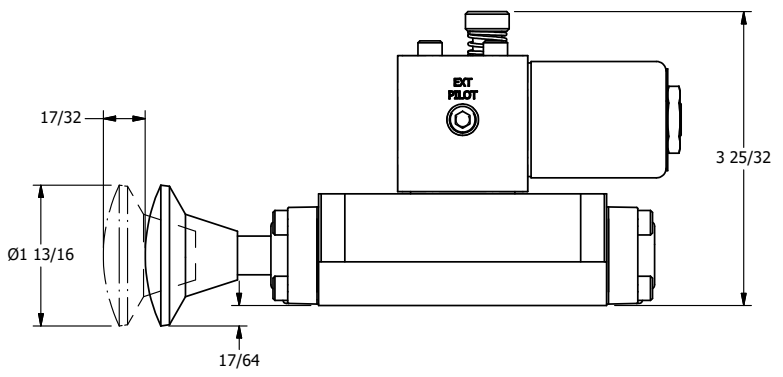

4

3

2

1

4

3

2

1

AAA
PRODUCTS
INTERNATIONAL

AAA PRODUCTS INTERNATIONAL
7114 Harry Hines Blvd
Dallas, TX 75235

TITLE 5/8" SUBPLATE, SNGL SOL, 2 POS,
SPR RTRN, CLASSIC SOL,
PUSH OVRD, TPD VENT, PALM AST

DRAWING NO.:
DIM_SAK3POPT