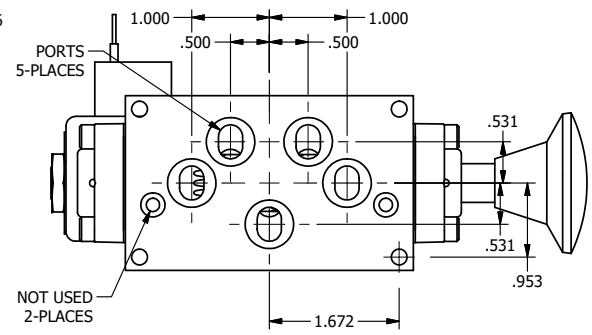

4

3

2

1

4

3

2

1

AAA
PRODUCTS
INTERNATIONAL

AAA PRODUCTS INTERNATIONAL
7114 Harry Hines Blvd
Dallas, TX 75235

TITLE 5/8" SUBPLATE, SNGL SOL, 2 POS,
SPR RTRN, CLASSIC SOL,
PUSH OVRD, TPD VENT, PALM AST

DRAWING NO.:
DIM_SAK3POPT