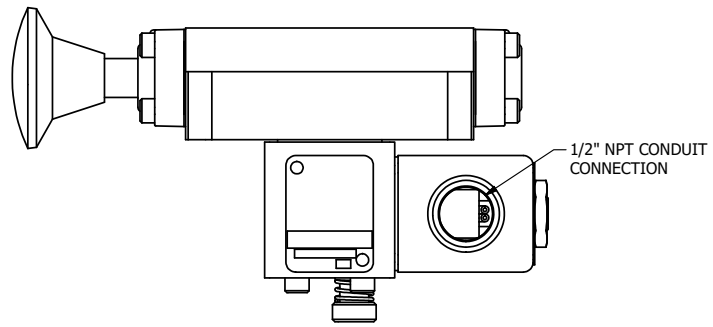

4

3

2

1

4

3

2

1

AAA
PRODUCTS
INTERNATIONAL

AAA PRODUCTS INTERNATIONAL
7114 Harry Hines Blvd
Dallas, TX 75235

TITLE 5/8" SUBPLATE, SNGL SOL, 2 POS,
SPR RTRN, CLASSIC SOL,
PUSH OVRD, TPD VENT, PALM AST

DRAWING NO.:
DIM_SAK3POPT