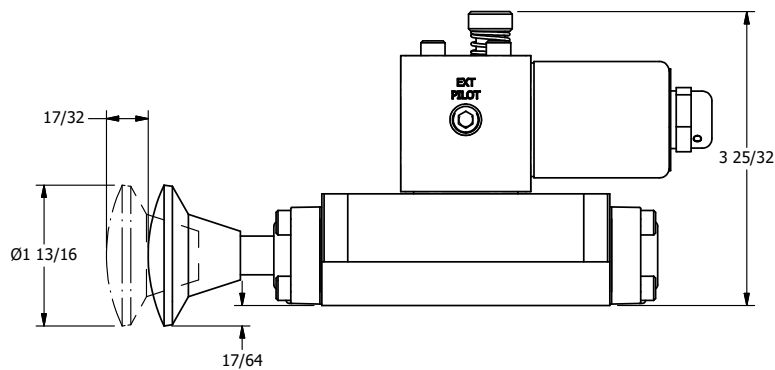

4

3

2

1

**AAA**  
PRODUCTS  
INTERNATIONAL

**AAA PRODUCTS INTERNATIONAL**  
7114 Harry Hines Blvd  
Dallas, TX 75235

TITLE 5/8" SUBPLATE, SNGL SOL, 2 POS,  
SPR RTRN, CLASSIC SOL,  
PUSH OVRD, EXCLDR, PALM AST

DRAWING NO.:  
DIM\_SAK3POPL

THE INFORMATION CONTAINED WITHIN THIS DOCUMENT IS PROPRIETARY TO AAA PRODUCTS AND MAY NOT BE DISCLOSED WITHOUT PRIOR WRITTEN CONSENT

4

3

2

1

B

B