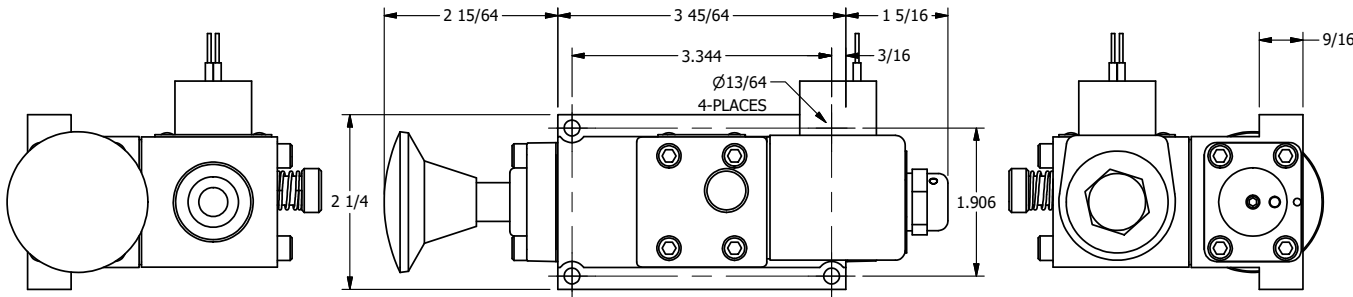

4

3

2

1

**AAA**  
PRODUCTS  
INTERNATIONAL

**AAA PRODUCTS INTERNATIONAL**  
7114 Harry Hines Blvd  
Dallas, TX 75235

TITLE 5/8" SUBPLATE, SNGL SOL, 2 POS,  
SPR RTRN, CLASSIC SOL,  
PUSH OVRD, EXCLDR, PALM AST

DRAWING NO.:  
DIM\_SAK3POPL

THE INFORMATION CONTAINED WITHIN THIS DOCUMENT IS PROPRIETARY TO AAA PRODUCTS AND MAY NOT BE DISCLOSED WITHOUT PRIOR WRITTEN CONSENT

4

3

2

1

B

B