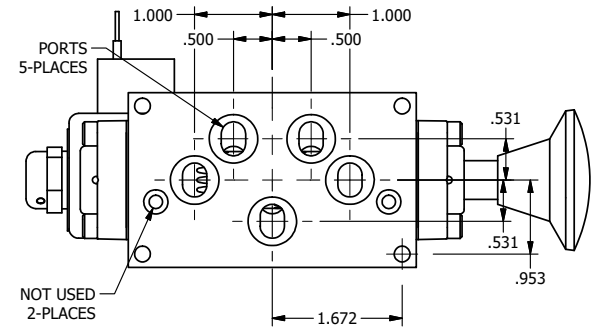

4

3

2

1

**AAA**  
PRODUCTS  
INTERNATIONAL

**AAA PRODUCTS INTERNATIONAL**  
7114 Harry Hines Blvd  
Dallas, TX 75235

TITLE 5/8" SUBPLATE, SNGL SOL, 2 POS,  
SPR RTRN, CLASSIC SOL,  
PUSH OVRD, EXCLDR, PALM AST

DRAWING NO.:  
DIM\_SAK3POPL

THE INFORMATION CONTAINED WITHIN THIS DOCUMENT IS PROPRIETARY TO AAA PRODUCTS AND MAY NOT BE DISCLOSED WITHOUT PRIOR WRITTEN CONSENT

4

3

2

1

B

B