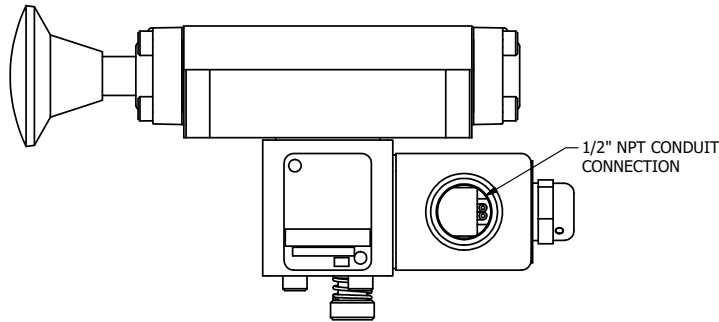

4

3

2

1

**AAA**  
PRODUCTS  
INTERNATIONAL

**AAA PRODUCTS INTERNATIONAL**  
7114 Harry Hines Blvd  
Dallas, TX 75235

TITLE 5/8" SUBPLATE, SNGL SOL, 2 POS,  
SPR RTRN, CLASSIC SOL,  
PUSH OVRD, EXCLDR, PALM AST

DRAWING NO.:  
DIM\_SAK3POPL

THE INFORMATION CONTAINED WITHIN THIS DOCUMENT IS PROPRIETARY TO AAA PRODUCTS AND MAY NOT BE DISCLOSED WITHOUT PRIOR WRITTEN CONSENT

4

3

2

1

B

B