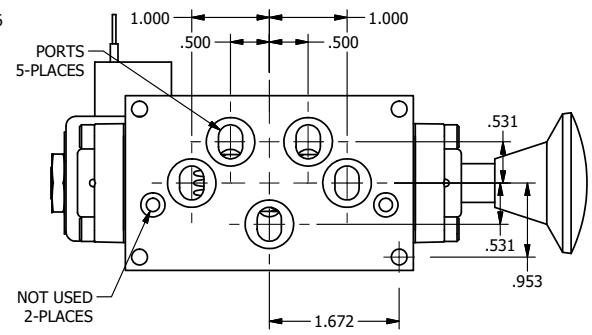

4

3

2

1

**AAA**  
PRODUCTS  
INTERNATIONAL

**AAA PRODUCTS  
INTERNATIONAL**  
7114 Harry Hines Blvd  
Dallas, TX 75235

TITLE 5/8" SUBPLATE, SNGL SOL, 2 POS,  
SPR RTRN, CLASSIC SOL,  
PUSH OVRD, PALM ASSIST

DRAWING NO.:  
DIM\_SAK3POP

THE INFORMATION CONTAINED WITHIN THIS DOCUMENT IS PROPRIETARY TO AAA PRODUCTS AND MAY NOT BE DISCLOSED WITHOUT PRIOR WRITTEN CONSENT

4

3

2

1

B

B