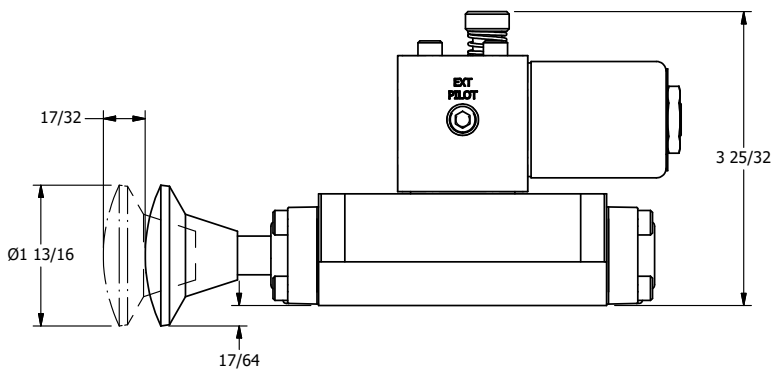

4

3

2

1

**AAA**  
PRODUCTS  
INTERNATIONAL

**AAA PRODUCTS  
INTERNATIONAL**  
7114 Harry Hines Blvd  
Dallas, TX 75235

TITLE 5/8" SUBPLATE, SNGL SOL, 2 POS,  
SPR RTRN, CLASSIC SOL,  
PUSH OVRD, PALM ASSIST

DRAWING NO.:  
DIM\_SAK3POP

THE INFORMATION CONTAINED WITHIN THIS DOCUMENT IS PROPRIETARY TO AAA PRODUCTS AND MAY NOT BE DISCLOSED WITHOUT PRIOR WRITTEN CONSENT

4

3

2

1

B

B