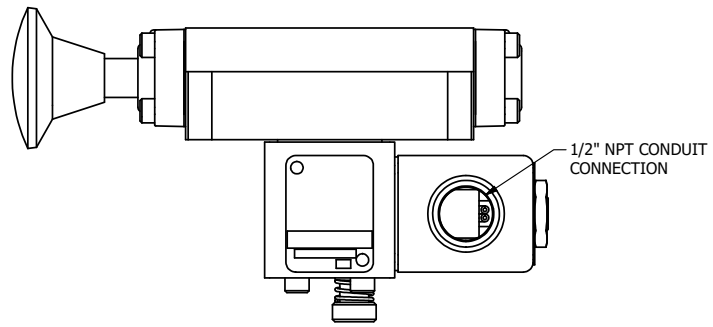

4

3

2

1

**AAA**  
PRODUCTS  
INTERNATIONAL

**AAA PRODUCTS  
INTERNATIONAL**  
7114 Harry Hines Blvd  
Dallas, TX 75235

TITLE 5/8" SUBPLATE, SNGL SOL, 2 POS,  
SPR RTRN, CLASSIC SOL,  
PUSH OVRD, PALM ASSIST

DRAWING NO.:  
DIM\_SAK3POP

THE INFORMATION CONTAINED WITHIN THIS DOCUMENT IS PROPRIETARY TO AAA PRODUCTS AND MAY NOT BE DISCLOSED WITHOUT PRIOR WRITTEN CONSENT

4

3

2

1

B

B