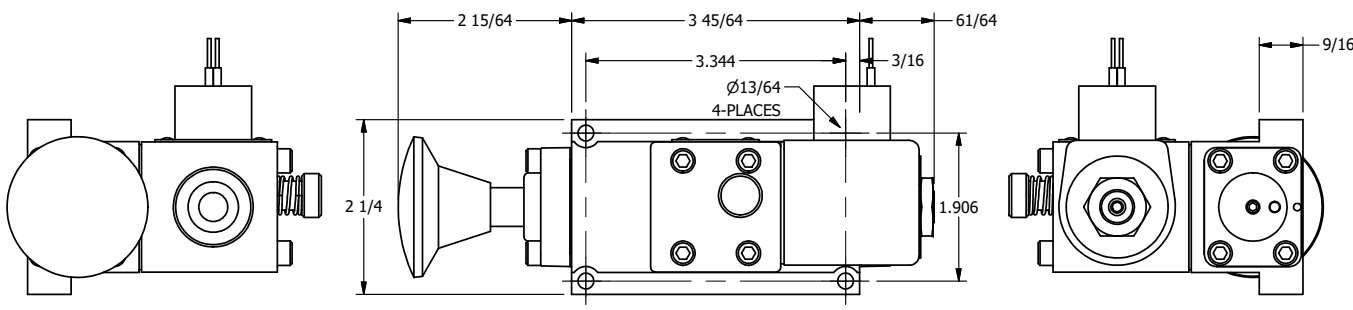

4

3

2

1

**AAA**  
PRODUCTS  
INTERNATIONAL

**AAA PRODUCTS  
INTERNATIONAL**  
7114 Harry Hines Blvd  
Dallas, TX 75235

TITLE 5/8" SUBPLATE, SNGL SOL, 2 POS,  
SPR RTRN, CLASSIC SOL,  
PUSH OVRD, PALM ASSIST

DRAWING NO.:  
DIM\_SAK3POP

THE INFORMATION CONTAINED WITHIN THIS DOCUMENT IS PROPRIETARY TO AAA PRODUCTS AND MAY NOT BE DISCLOSED WITHOUT PRIOR WRITTEN CONSENT

4

3

2

1

B

B