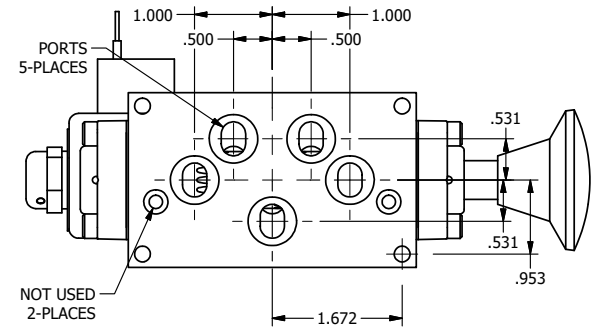

4

3

2

1

AAA
 PRODUCTS
 INTERNATIONAL

**AAA PRODUCTS
 INTERNATIONAL**
 7114 Harry Hines Blvd
 Dallas, TX 75235

TITLE 5/8" SUBPLATE, SNGL SOL, 2 POS,
 SPR RTRN, CLASSIC SOL,
 LCKNG OVRD, EXCLDR, PALM ASSIST

DRAWING NO.:
 DIM_SAK3POL