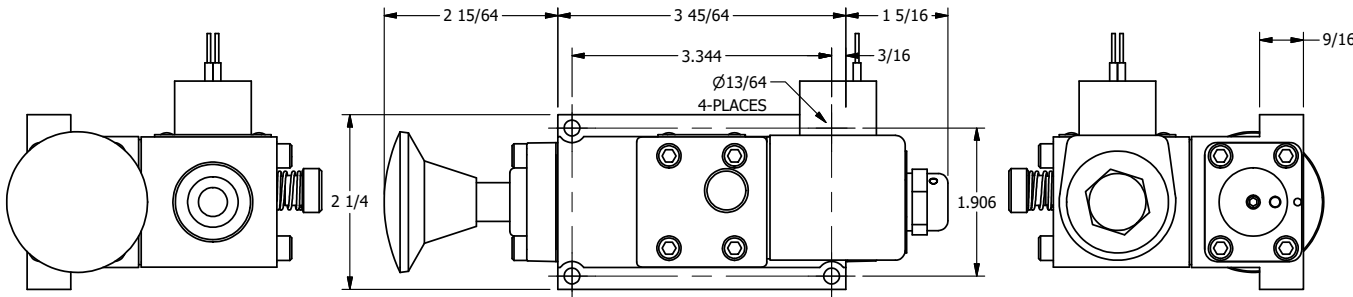

4

3

2

1

AAA
 PRODUCTS
 INTERNATIONAL

**AAA PRODUCTS
 INTERNATIONAL**
 7114 Harry Hines Blvd
 Dallas, TX 75235

TITLE 5/8" SUBPLATE, SNGL SOL, 2 POS,
 SPR RTRN, CLASSIC SOL,
 LCKNG OVRD, EXCLDR, PALM ASSIST

DRAWING NO.:
 DIM_SAK3POL