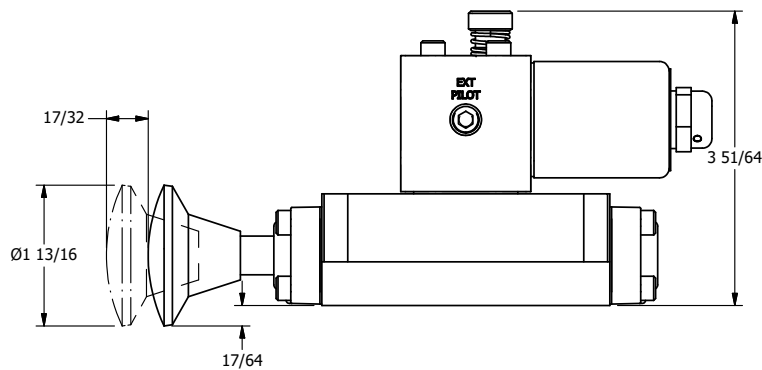

4

3

2

1

AAA
 PRODUCTS
 INTERNATIONAL

**AAA PRODUCTS
 INTERNATIONAL**
 7114 Harry Hines Blvd
 Dallas, TX 75235

TITLE 5/8" SUBPLATE, SNGL SOL, 2 POS,
 SPR RTRN, CLASSIC SOL,
 LCKNG OVRD, EXCLDR, PALM ASSIST

DRAWING NO.:
 DIM_SAK3POL